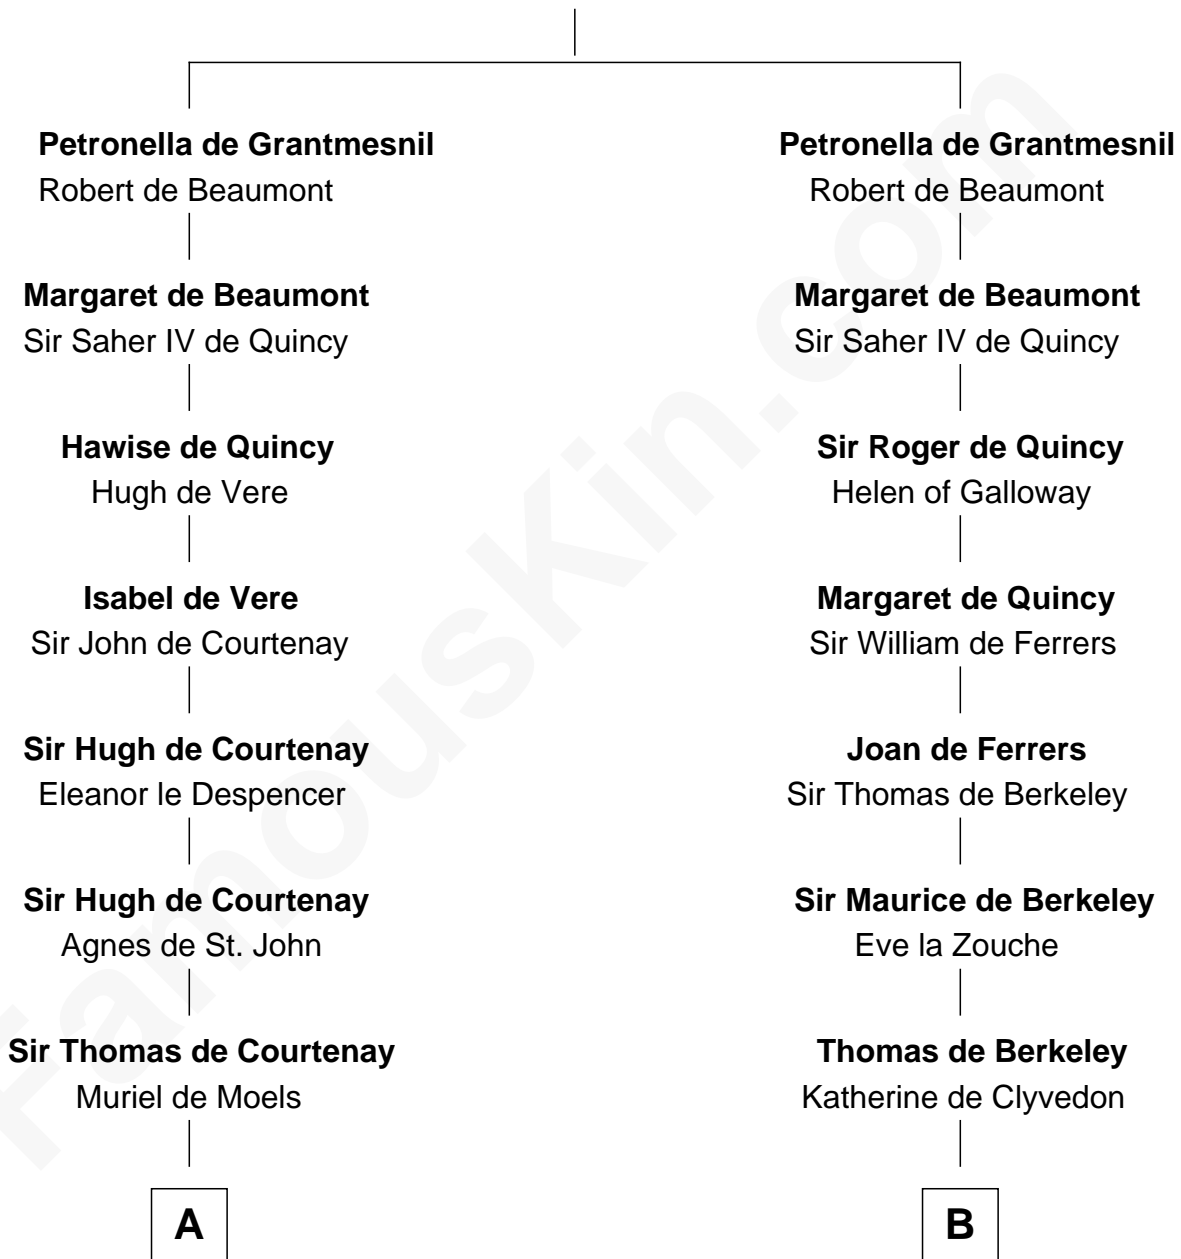

FamousKin.com
Relationship Chart of
William C. C. Claiborne
1st Governor of Louisiana

19th cousin 2 times removed of
John Langdon
Signer of the U.S. Constitution

Hugh de Grantmesnil

C

Ann West
Henry Fox

Ann Fox
Thomas Claiborne

Nathaniel Claiborne
Jane Cole

William Claiborne
Mary Leigh

William C. C. Claiborne
1st Governor of Louisiana

D

Josiah Hall
Mary Woodbury

Mary Hall
John Langdon

John Langdon
Signer of the U.S. Constitution

FamousKin.com