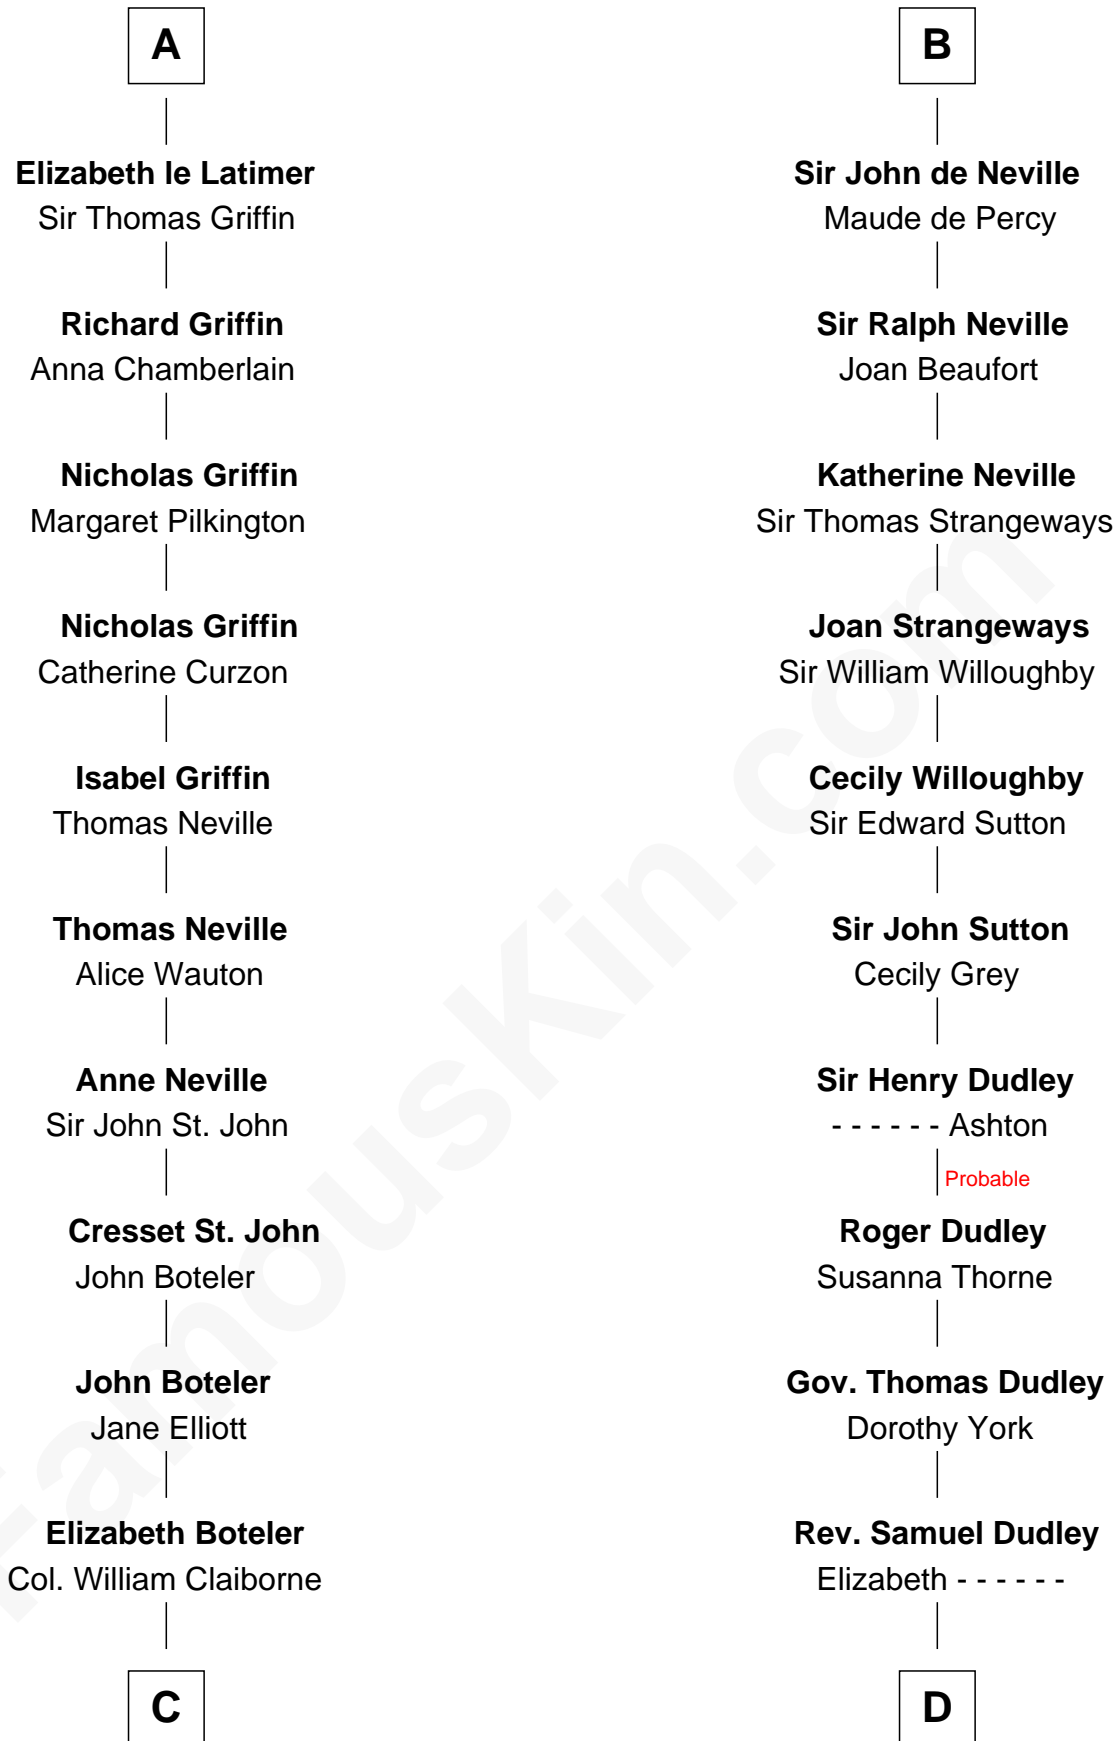

FamousKin.com
Relationship Chart of
William C. C. Claiborne
1st Governor of Louisiana

20th cousin 1 time removed of
John Langdon
Signer of the U.S. Constitution

C

Thomas Claiborne

Sarah Fenn

Thomas Claiborne

Ann Fox

Nathaniel Claiborne

Jane Cole

William Claiborne

Mary Leigh

William C. C. Claiborne

1st Governor of Louisiana

D