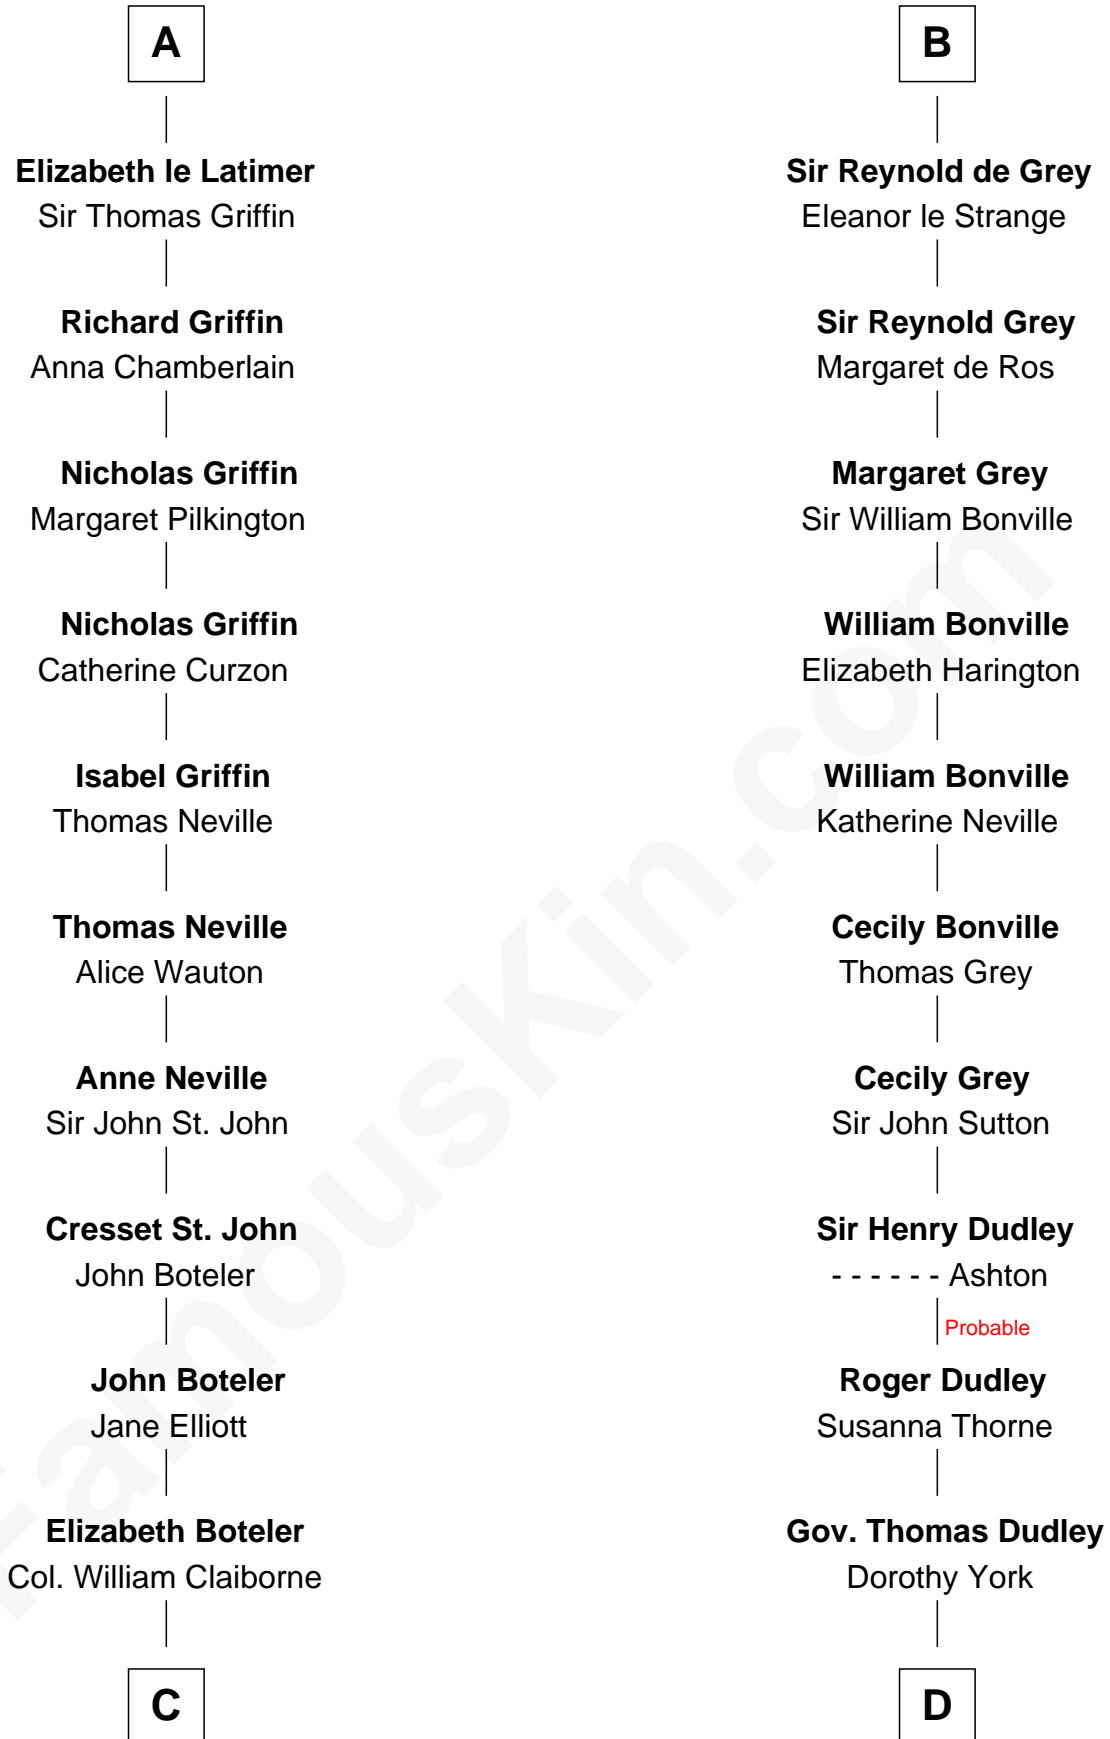

# FamousKin.com Relationship Chart of

**William C. C. Claiborne**

*1st Governor of Louisiana*

21st cousin of

**John Langdon**

*Signer of the U.S. Constitution*

**C**

**Thomas Claiborne**

Sarah Fenn

**Thomas Claiborne**

Ann Fox

**Nathaniel Claiborne**

Jane Cole

**William Claiborne**

Mary Leigh

**William C. C. Claiborne**