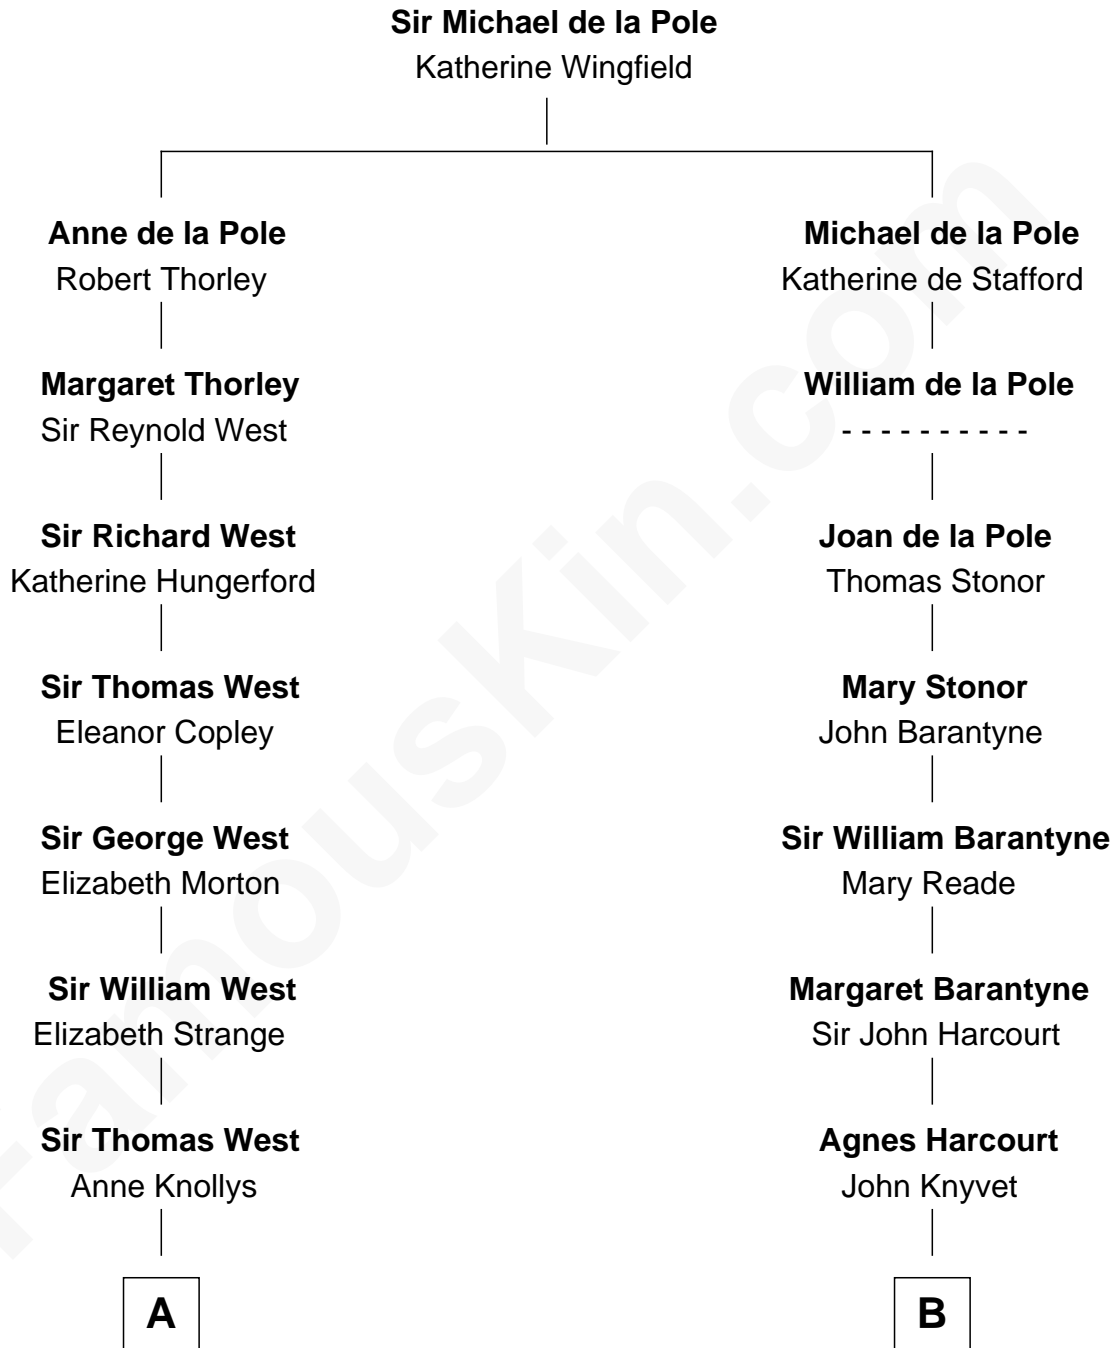

FamousKin.com
Relationship Chart of
William C. C. Claiborne
1st Governor of Louisiana

13th cousin 5 times removed of
Louis Auchincloss
Author

C

|
Joseph Howland Auchincloss

Priscilla Dixon Stanton

|
Louis Auchincloss