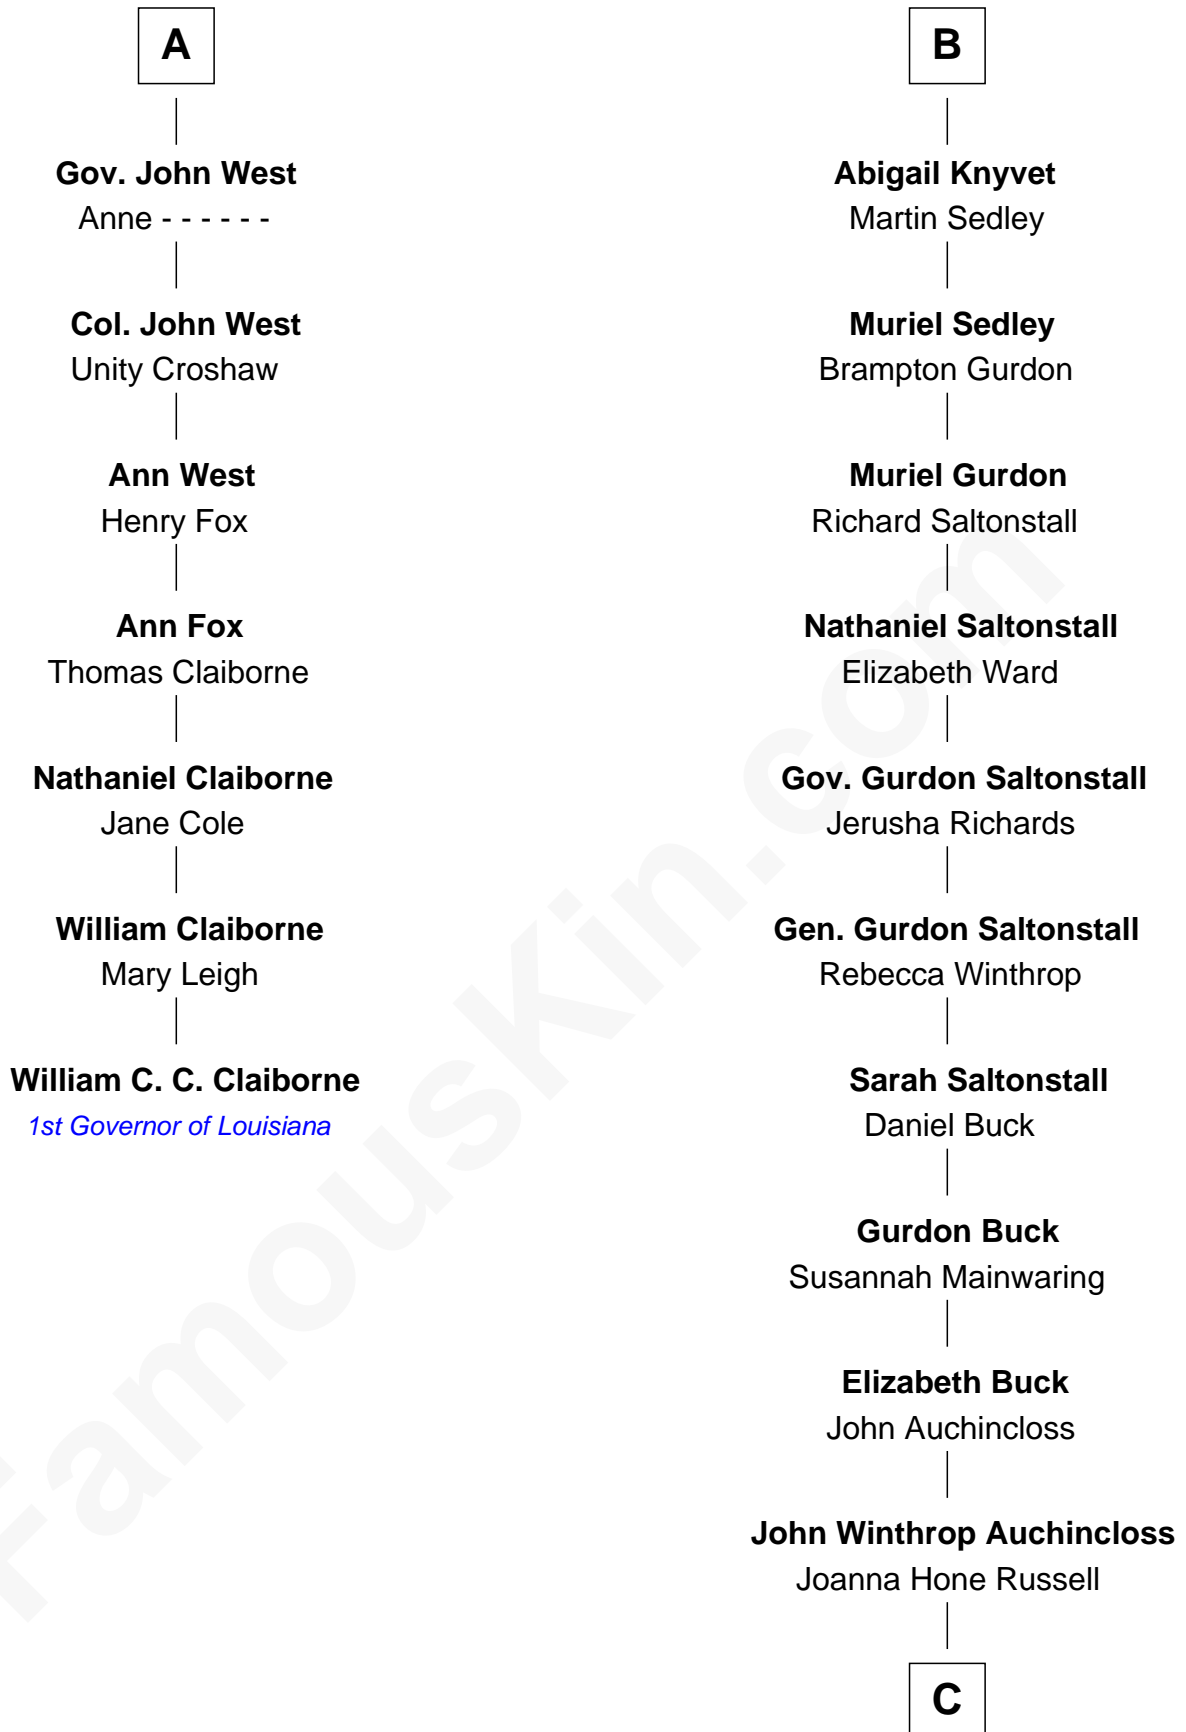

FamousKin.com
Relationship Chart of
William C. C. Claiborne
1st Governor of Louisiana

13th cousin 5 times removed of
Louis Auchincloss
Author

C

|
Joseph Howland Auchincloss

Priscilla Dixon Stanton

|
Louis Auchincloss