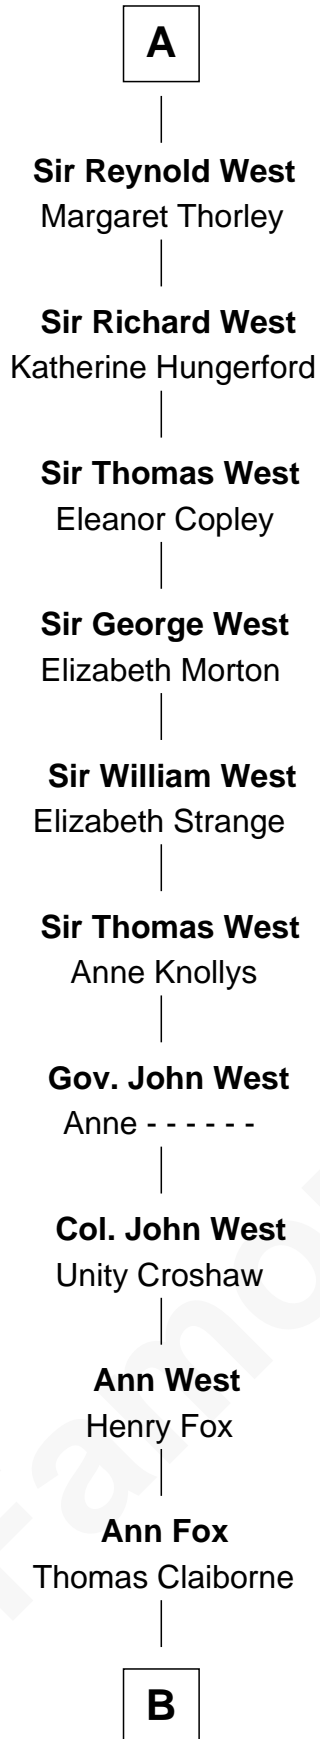

# FamousKin.com Relationship Chart of

**William C. C. Claiborne**

*1st Governor of Louisiana*

1st cousin 18 times removed of

**King Henry III**

*King of England*

**Henry II, King of England**

Eleanor of Aquitaine

**John, King of England**

Isabelle of Angoulême

**King Henry III**

Eleanor of Provence

**Edmund Plantagenet**

Blanche of Artois

**Henry Plantagenet**

Maud de Chaworth

**Joan of Lancaster**

John de Mowbray

**Eleanor Mowbray**

Roger de la Warre

**Joan de la Warre**

Sir Thomas West

**A**

**John, King of England**

Isabelle of Angoulême

**King Henry III**

*King of England*

**B**

—  
**Nathaniel Claiborne**

Jane Cole

—  
**William Claiborne**

Mary Leigh