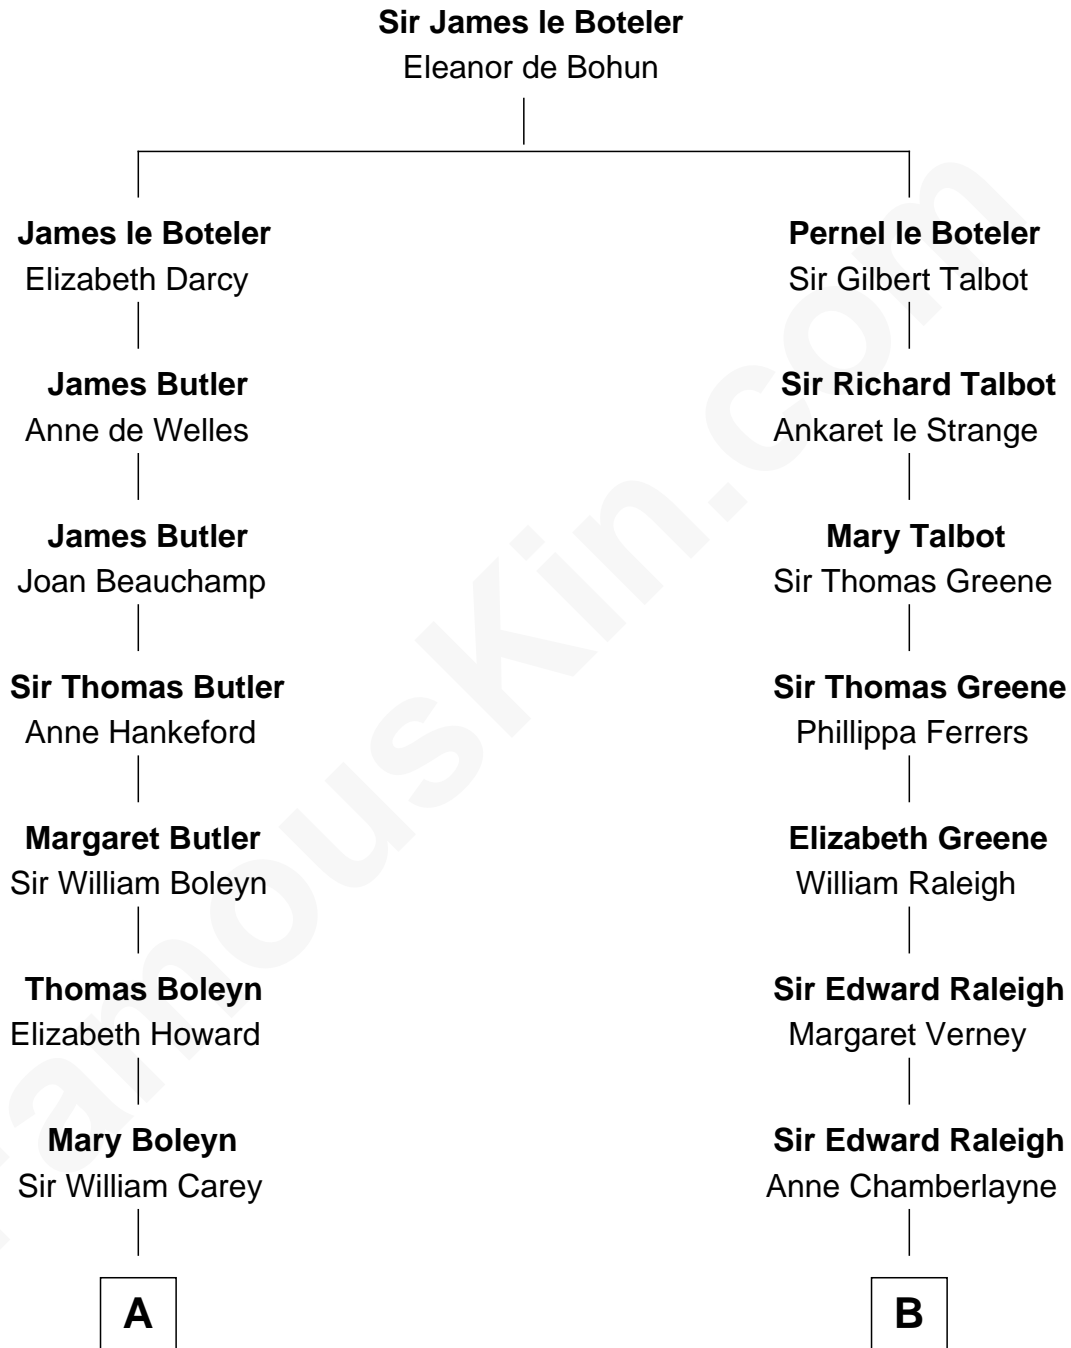

FamousKin.com
Relationship Chart of
William C. C. Claiborne
1st Governor of Louisiana

15th cousin 3 times removed of
Hetty Green
"The Witch of Wall Street"

C

Abby Slocum Howland

Edward Mott Robinson

Hetty Green

"The Witch of Wall Street"

FamousKin.com