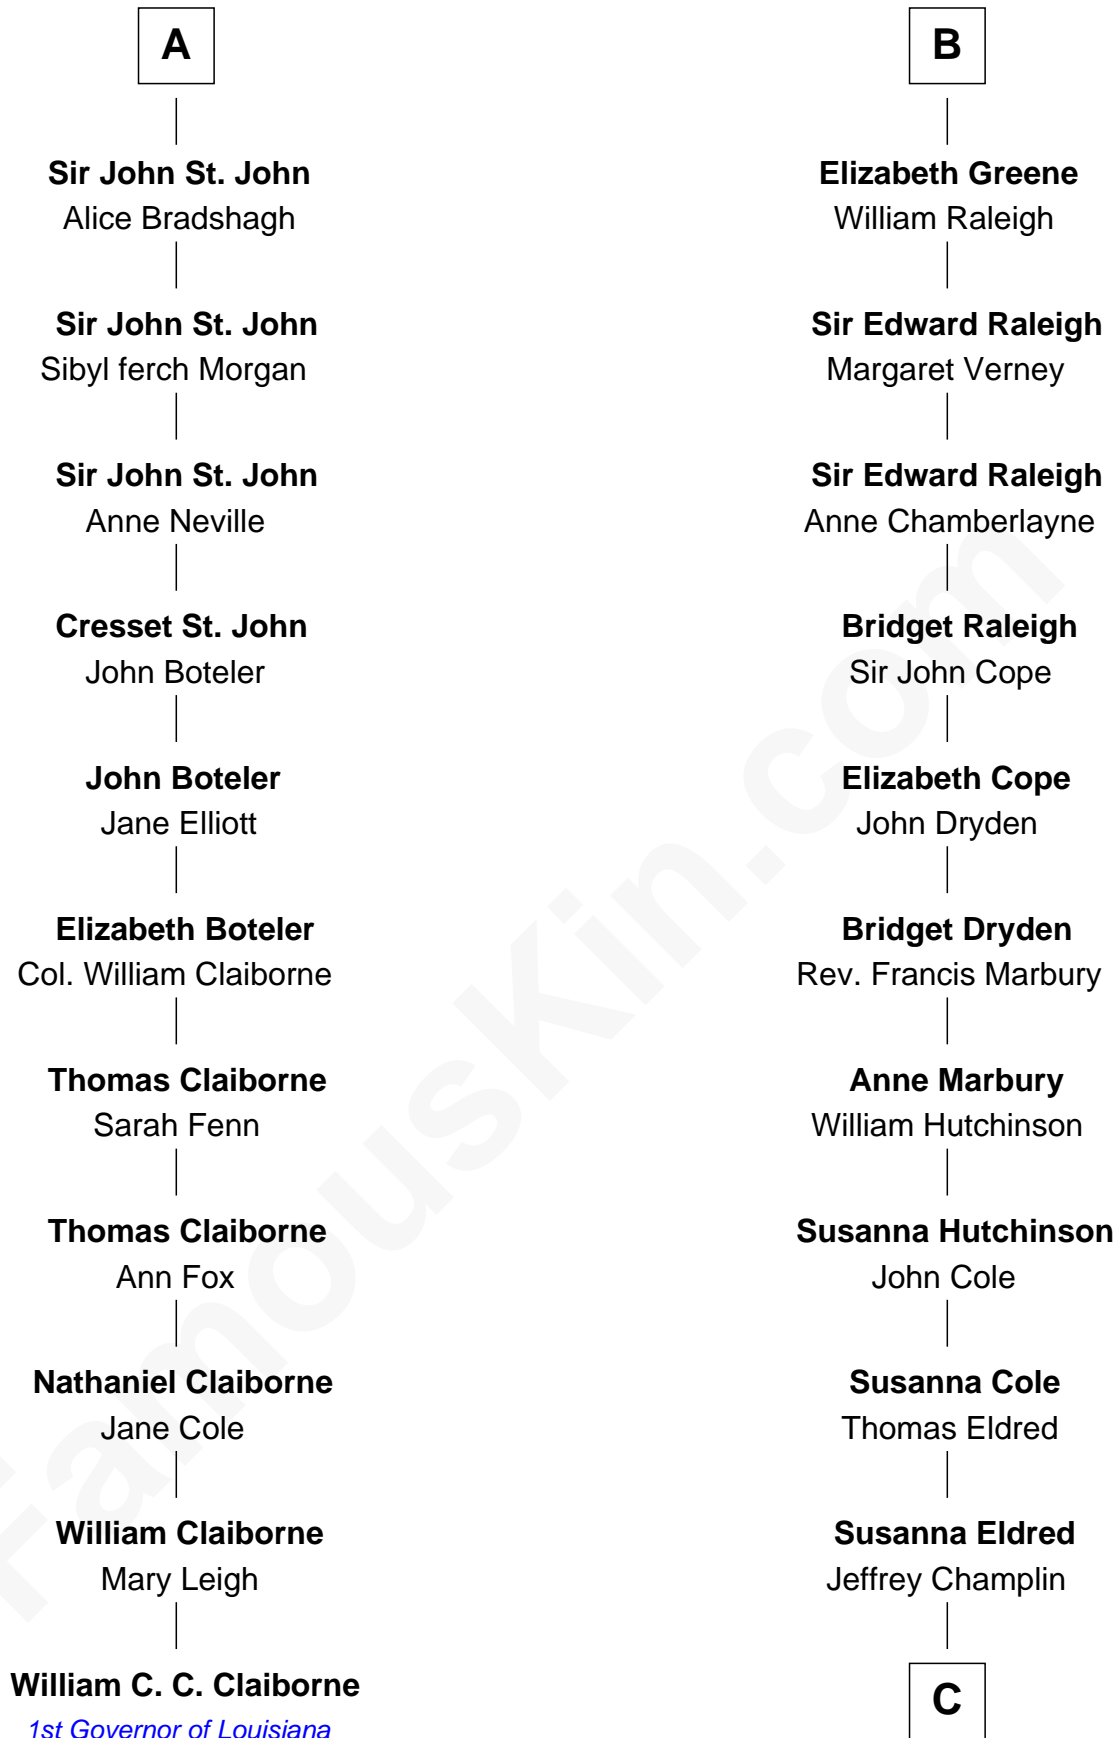

FamousKin.com
Relationship Chart of
William C. C. Claiborne
1st Governor of Louisiana

17th cousin 4 times removed of

Shanghai Pierce
Texas Cattleman

C

Emlin Champlin

Joseph Wilbore

Ambless Wilbore

Nathaniel Stoddard

Susanna Stoddard

Isaac Pearce

Jonathan D. Pearce

Hanna Phillips Head

Shanghai Pierce

Texas Cattleman

FamousKin.com