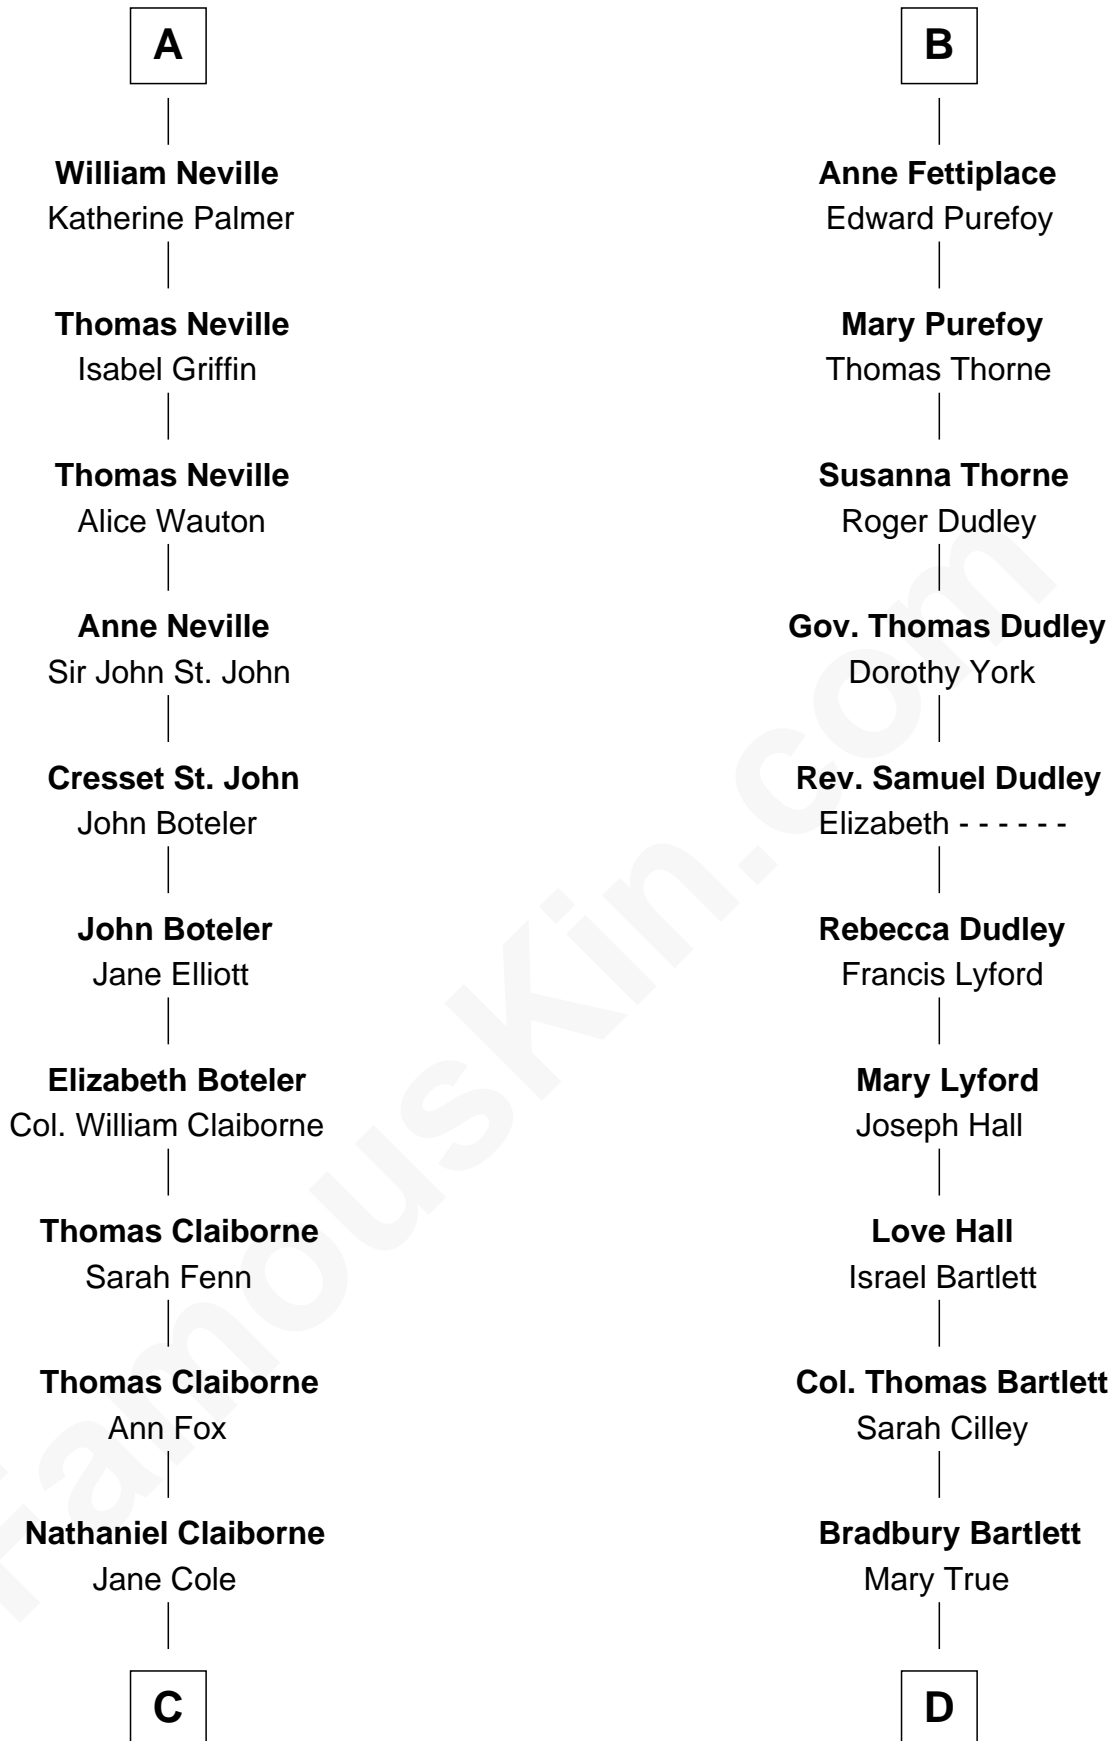

FamousKin.com Relationship Chart of

William C. C. Claiborne

1st Governor of Louisiana

18th cousin 2 times removed of

Alan Shepard

Mercury and Apollo Astronaut

William de Odingsells

Ela FitzWalter

Thomas Neville
Elizabeth Babington

A

Margaret de Oddingseles

Sir John de Grey

Sir John Grey
Avice Marmion

Maud Grey
Sir Thomas Harcourt

Sir Thomas Harcourt
Jane Fraunceys

Sir Richard Harcourt
Edith St. Clair

Alice Harcourt
William Bessiles

Elizabeth Bessiles
Richard Fettiplace

B

C

William Claiborne

Mary Leigh

William C. C. Claiborne

1st Governor of Louisiana