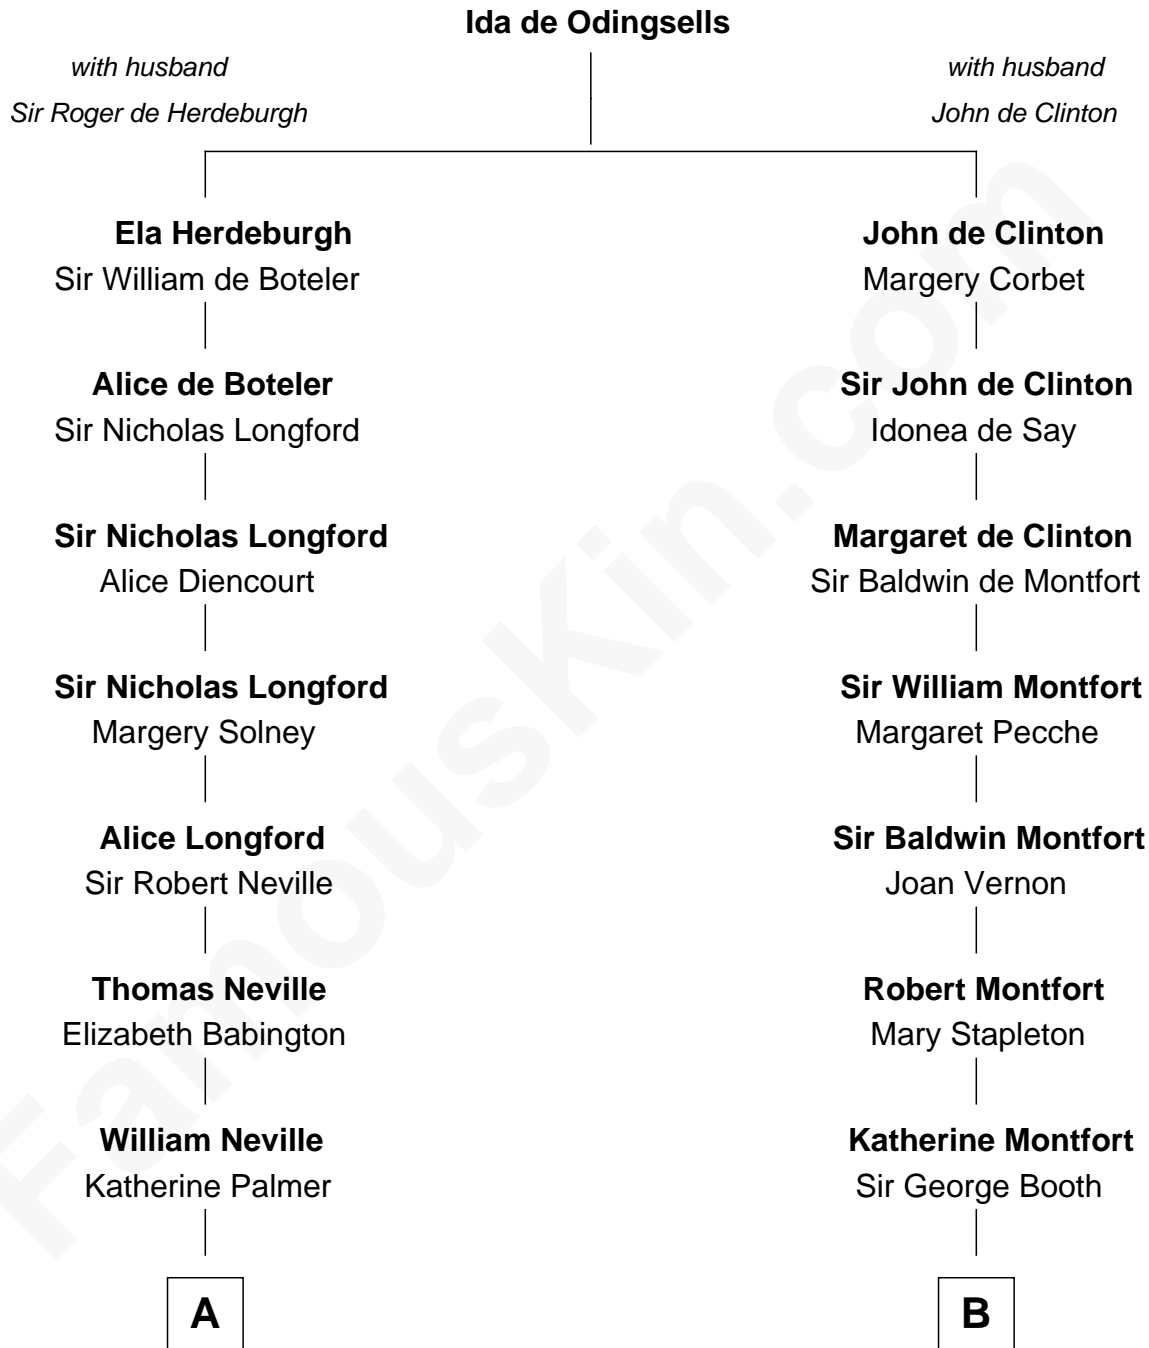

FamousKin.com
Relationship Chart of
William C. C. Claiborne
1st Governor of Louisiana

17th cousin 4 times removed of
Christian Herter
59th Governor of Massachusetts

C

|
Sarah Fiske
Erastus Miles

|
Archibald Miles
Mary Treese

|
Mary Miles
Christian Herter

|
Albert Herter
Adele McGinnis

|
Christian Herter
59th Governor of Massachusetts