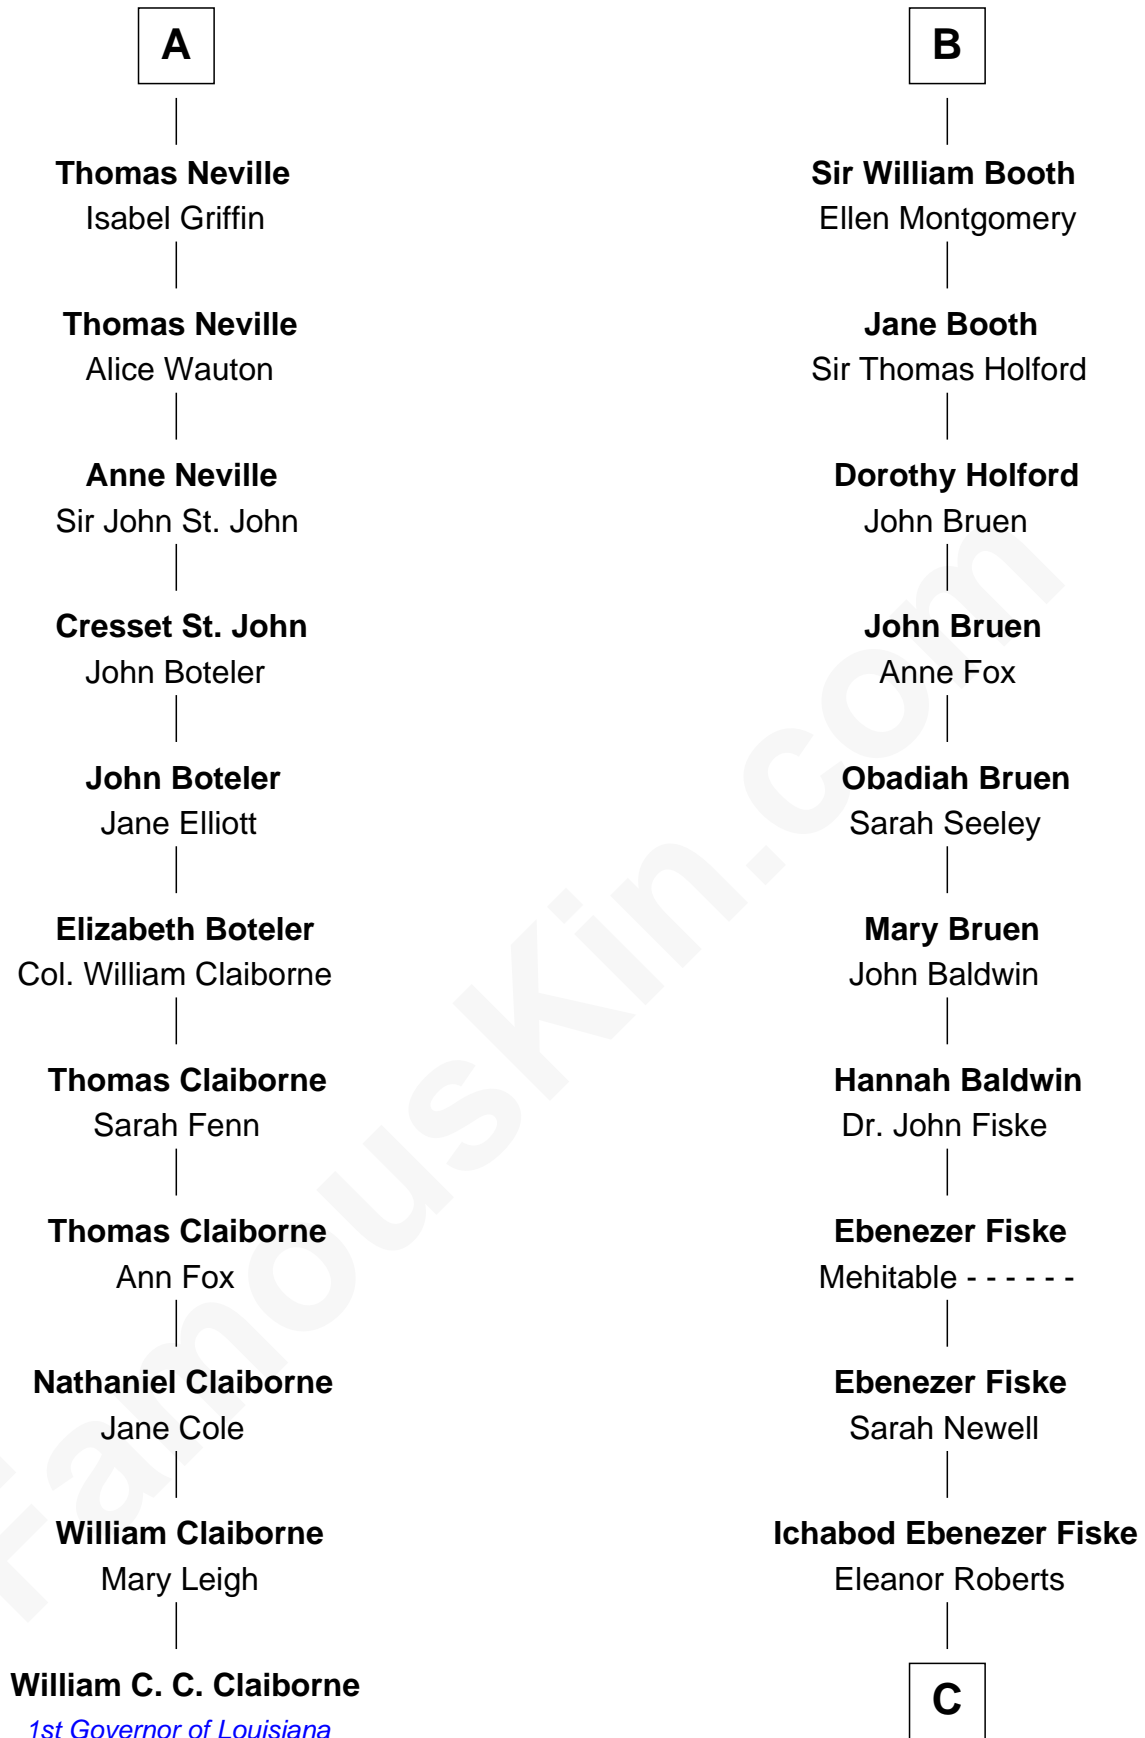

FamousKin.com
Relationship Chart of
William C. C. Claiborne
1st Governor of Louisiana

17th cousin 4 times removed of
Christian Herter
59th Governor of Massachusetts

C

|
Sarah Fiske
Erastus Miles

|
Archibald Miles
Mary Treese

|
Mary Miles
Christian Herter

|
Albert Herter
Adele McGinnis

|
Christian Herter
59th Governor of Massachusetts