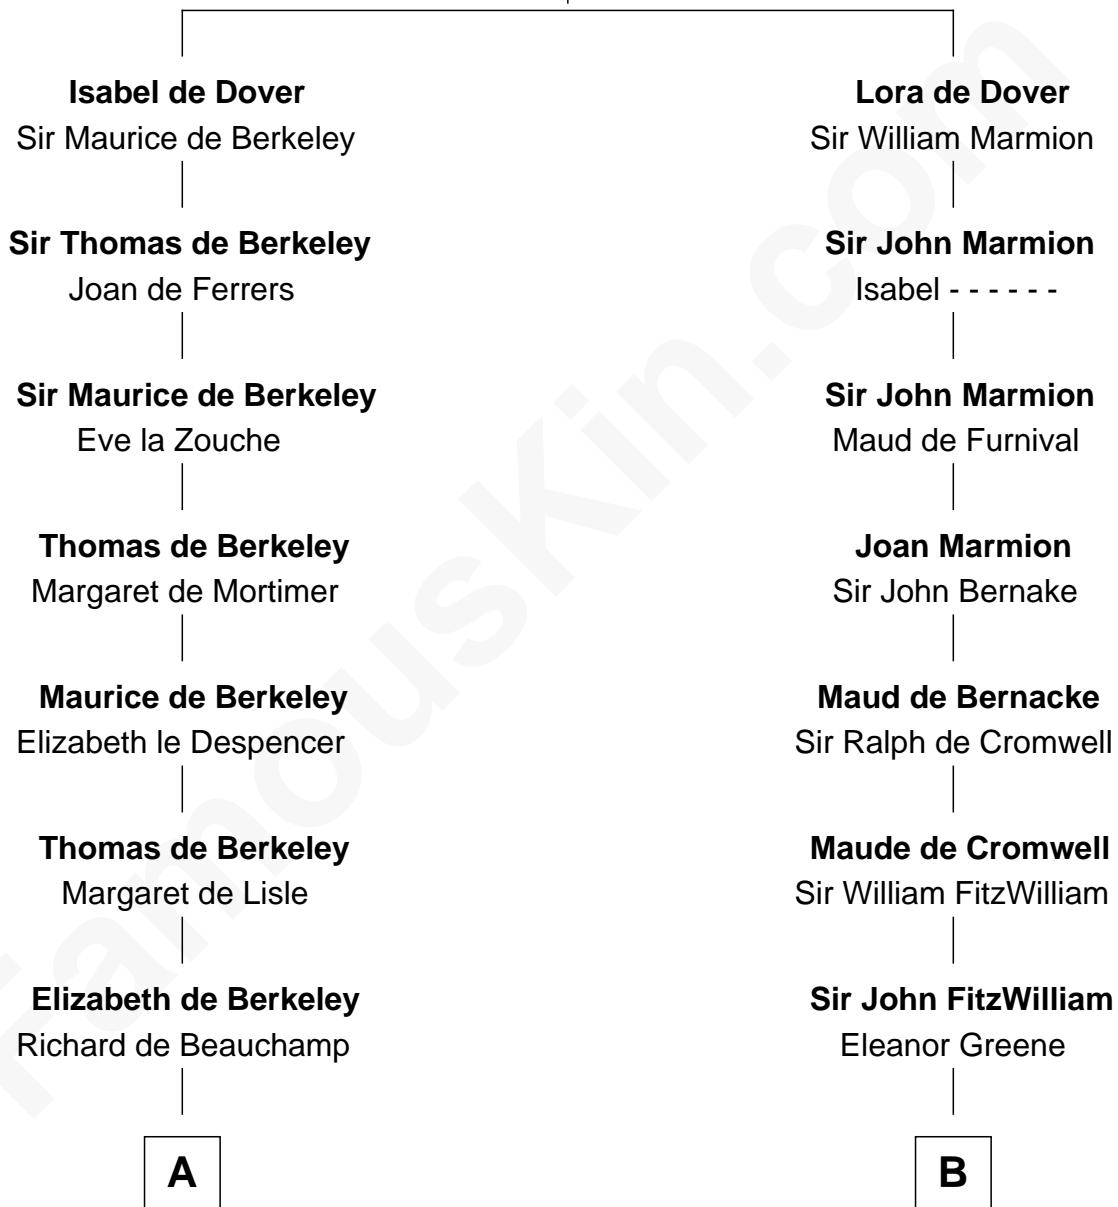

FamousKin.com Relationship Chart of

William C. C. Claiborne

1st Governor of Louisiana

18th cousin 1 time removed of

John Quincy Adams

6th U.S. President

Sir Richard FitzRoy

Rose de Dover

FamousKin.com