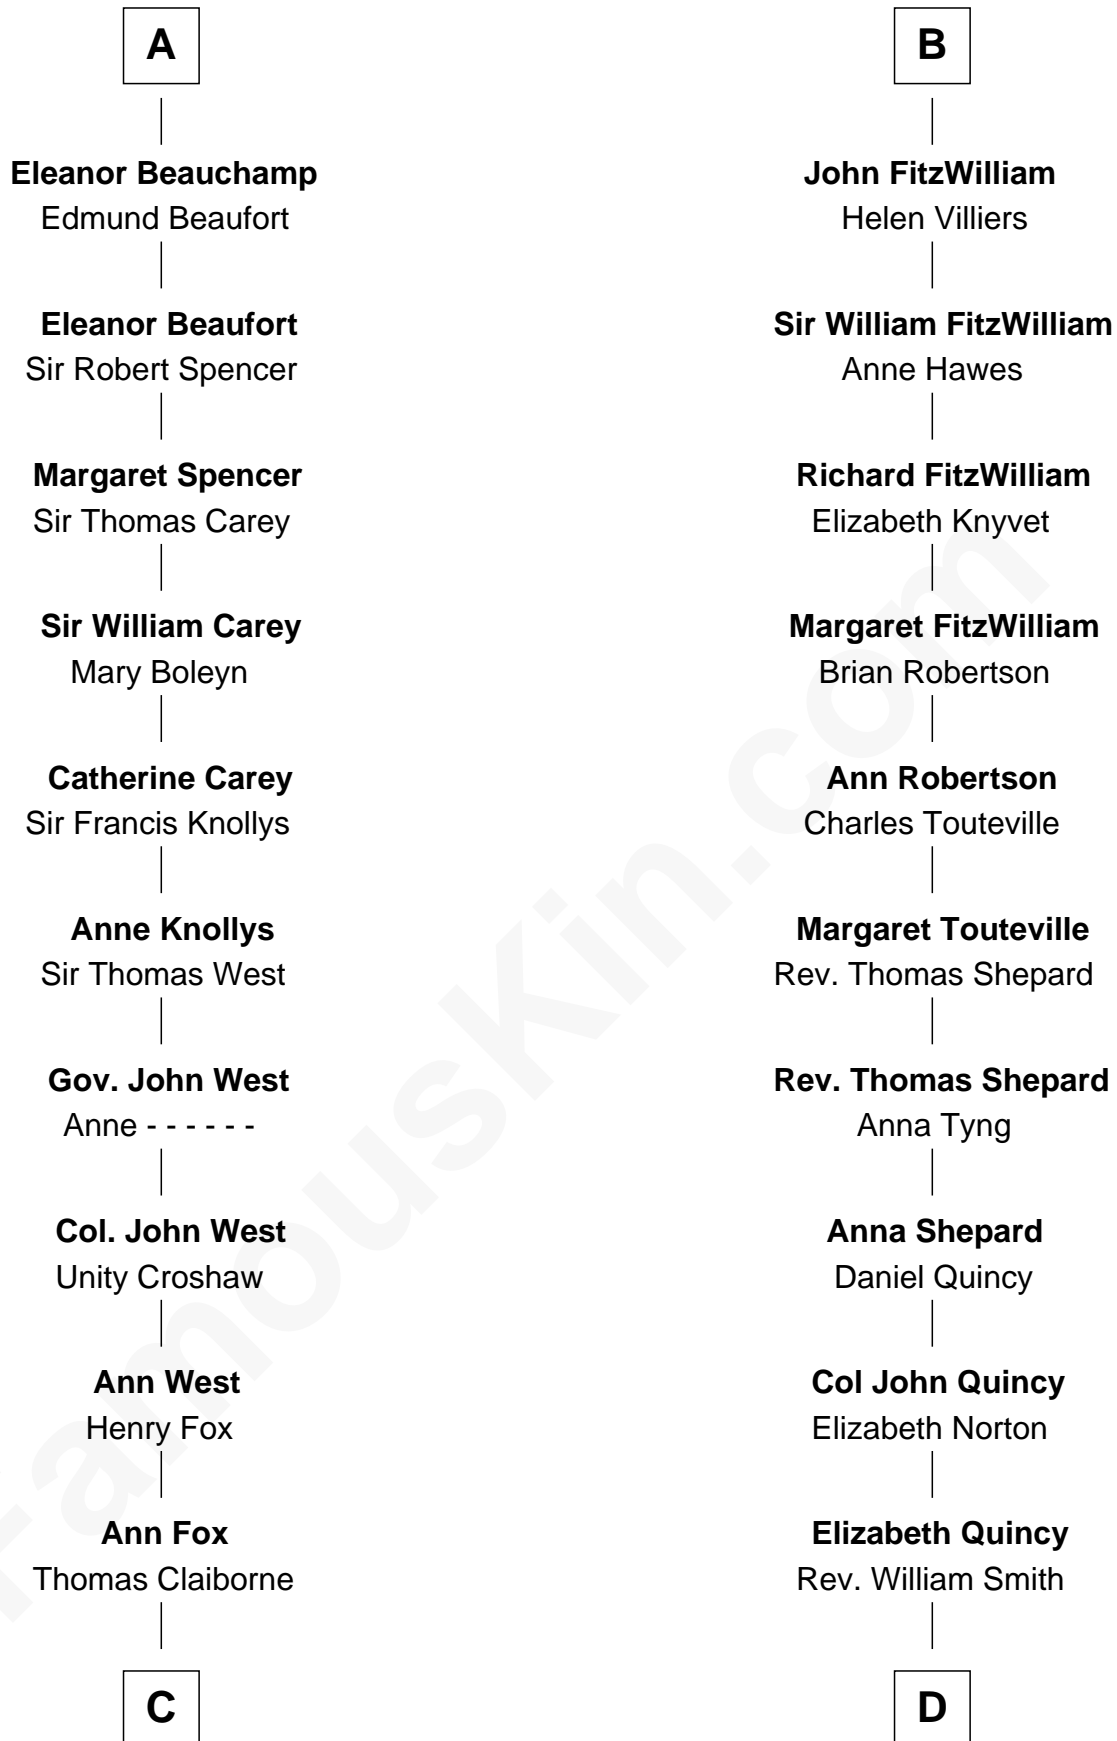

FamousKin.com Relationship Chart of

William C. C. Claiborne

1st Governor of Louisiana

18th cousin 1 time removed of

John Quincy Adams

6th U.S. President

Sir Richard FitzRoy

Rose de Dover

FamousKin.com