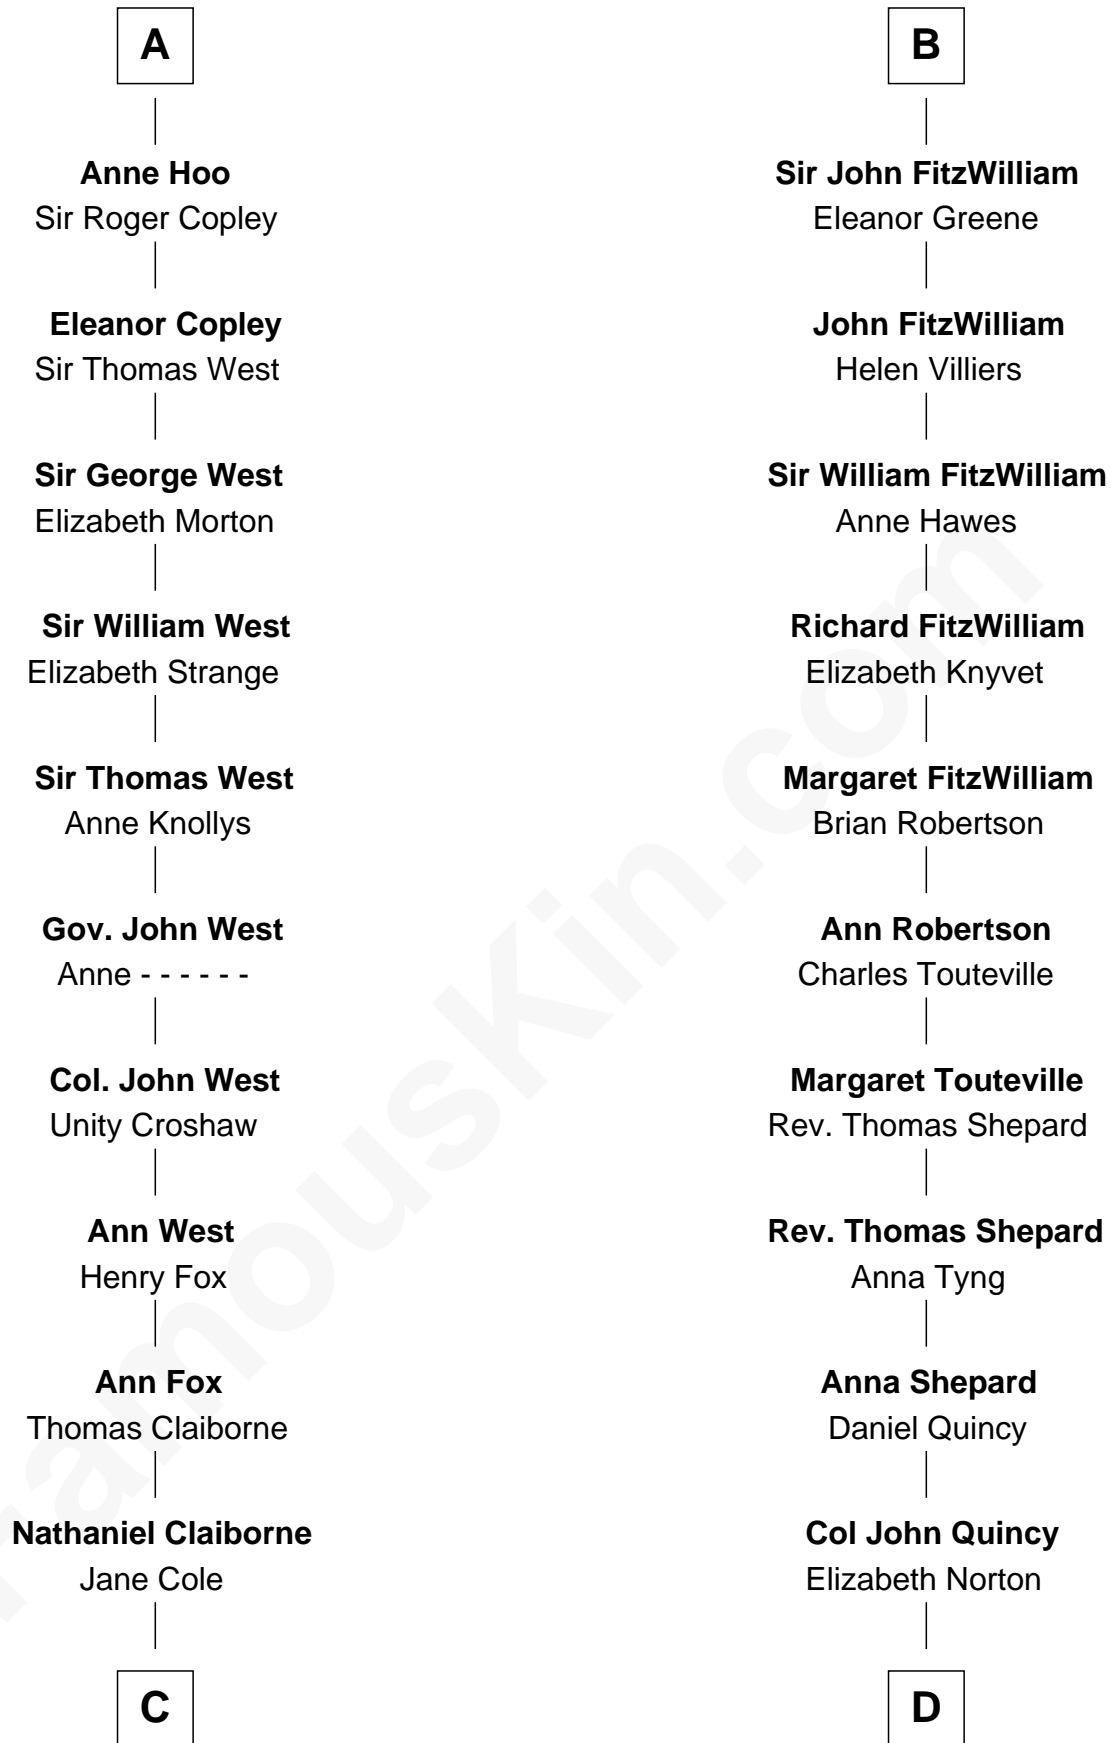

FamousKin.com Relationship Chart of

William C. C. Claiborne

1st Governor of Louisiana

18th cousin 1 time removed of

John Quincy Adams

6th U.S. President

William d'Aubenev

Mabel of Chester

Sir Thomas de Felton

Joan Walkfare

Eleanor de Felton

Sir Thomas Hoo

Sir Thomas Hoo

Eleanor de Welles

A

Maud d'Aubenev

Sir Robert de Tateshale

Robert de Tateshale

Nichole de Grey

Joan de Tateshale

Robert de Driby

Alice de Driby

Sir William de Bernake

Sir John Bernake

Joan Marmion

Maud de Bernacke

Sir Ralph de Cromwell

Maude de Cromwell

Sir William FitzWilliam

B

C

William Claiborne