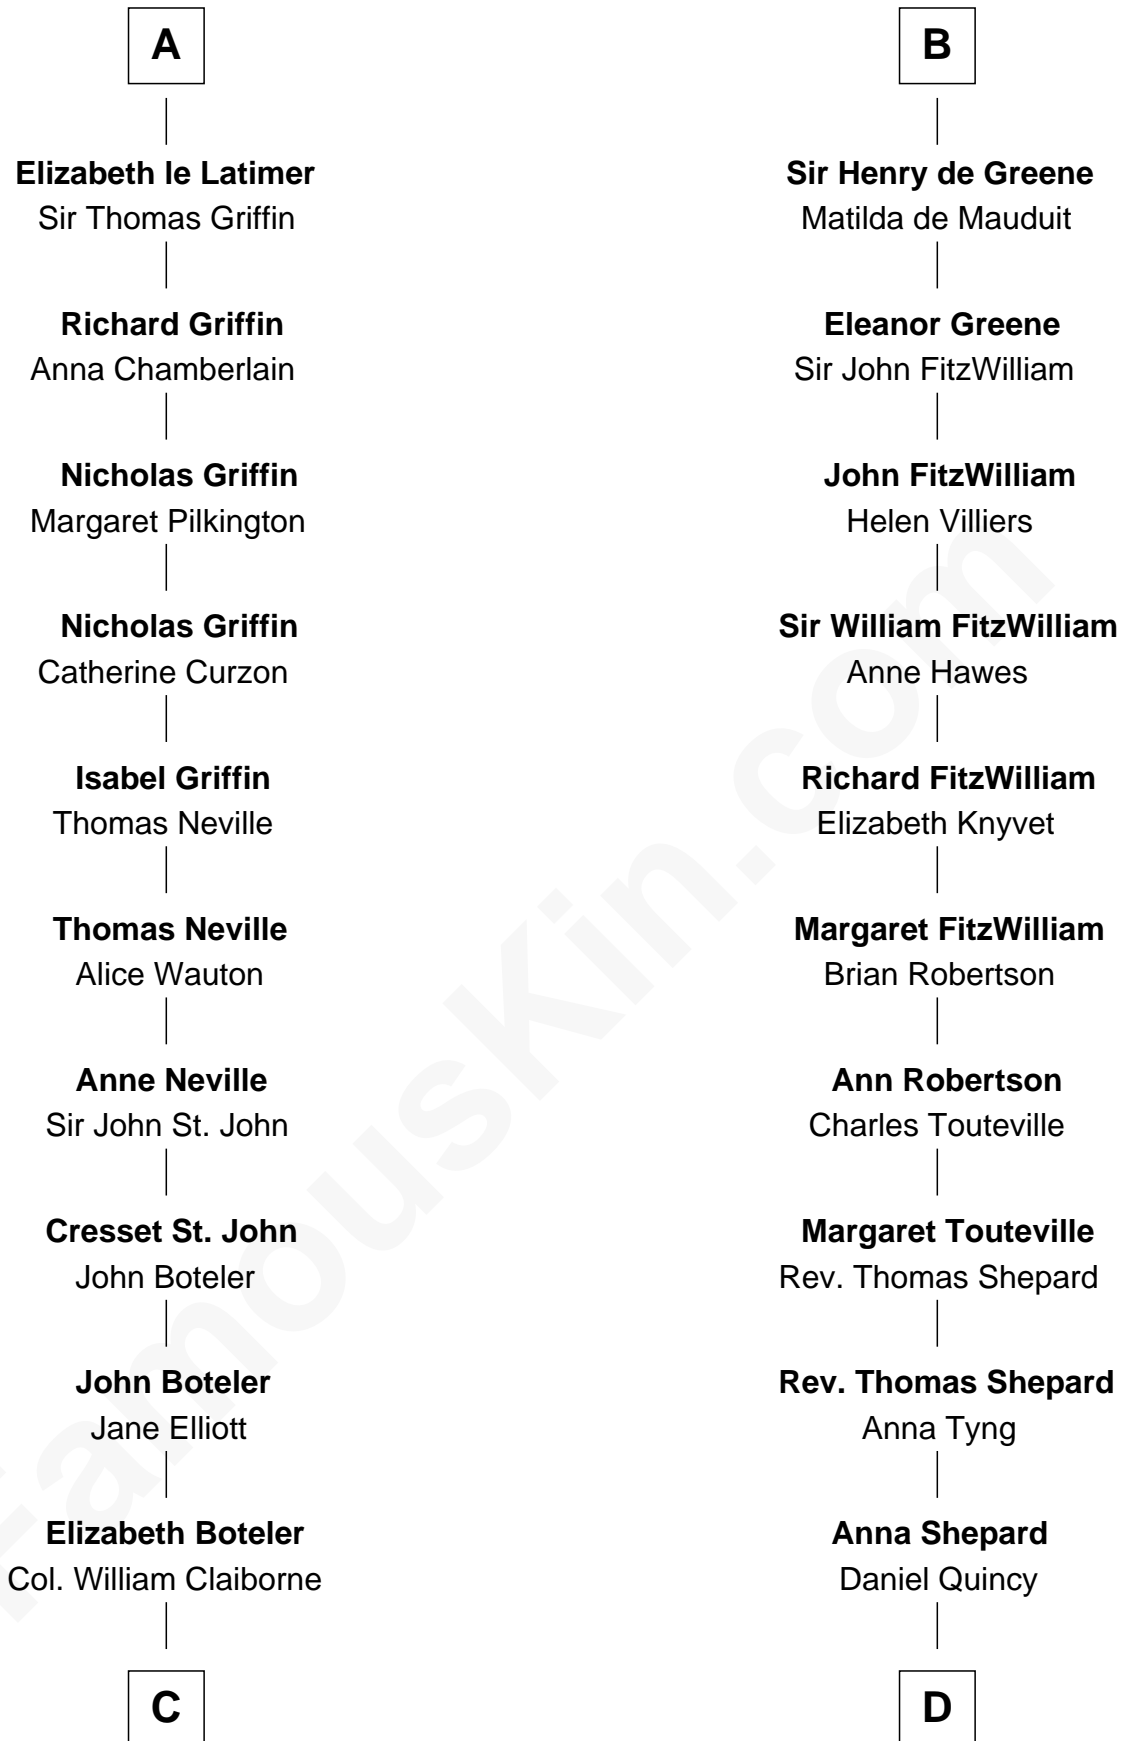

FamousKin.com
Relationship Chart of
William C. C. Claiborne
1st Governor of Louisiana

20th cousin 1 time removed of
John Quincy Adams
6th U.S. President

Walter of Salisbury

C

Thomas Claiborne
Sarah Fenn

Thomas Claiborne
Ann Fox

Nathaniel Claiborne
Jane Cole

William Claiborne
Mary Leigh

William C. C. Claiborne
1st Governor of Louisiana

D

Col John Quincy
Elizabeth Norton

Elizabeth Quincy
Rev. William Smith

Abigail Quincy Smith
John Adams