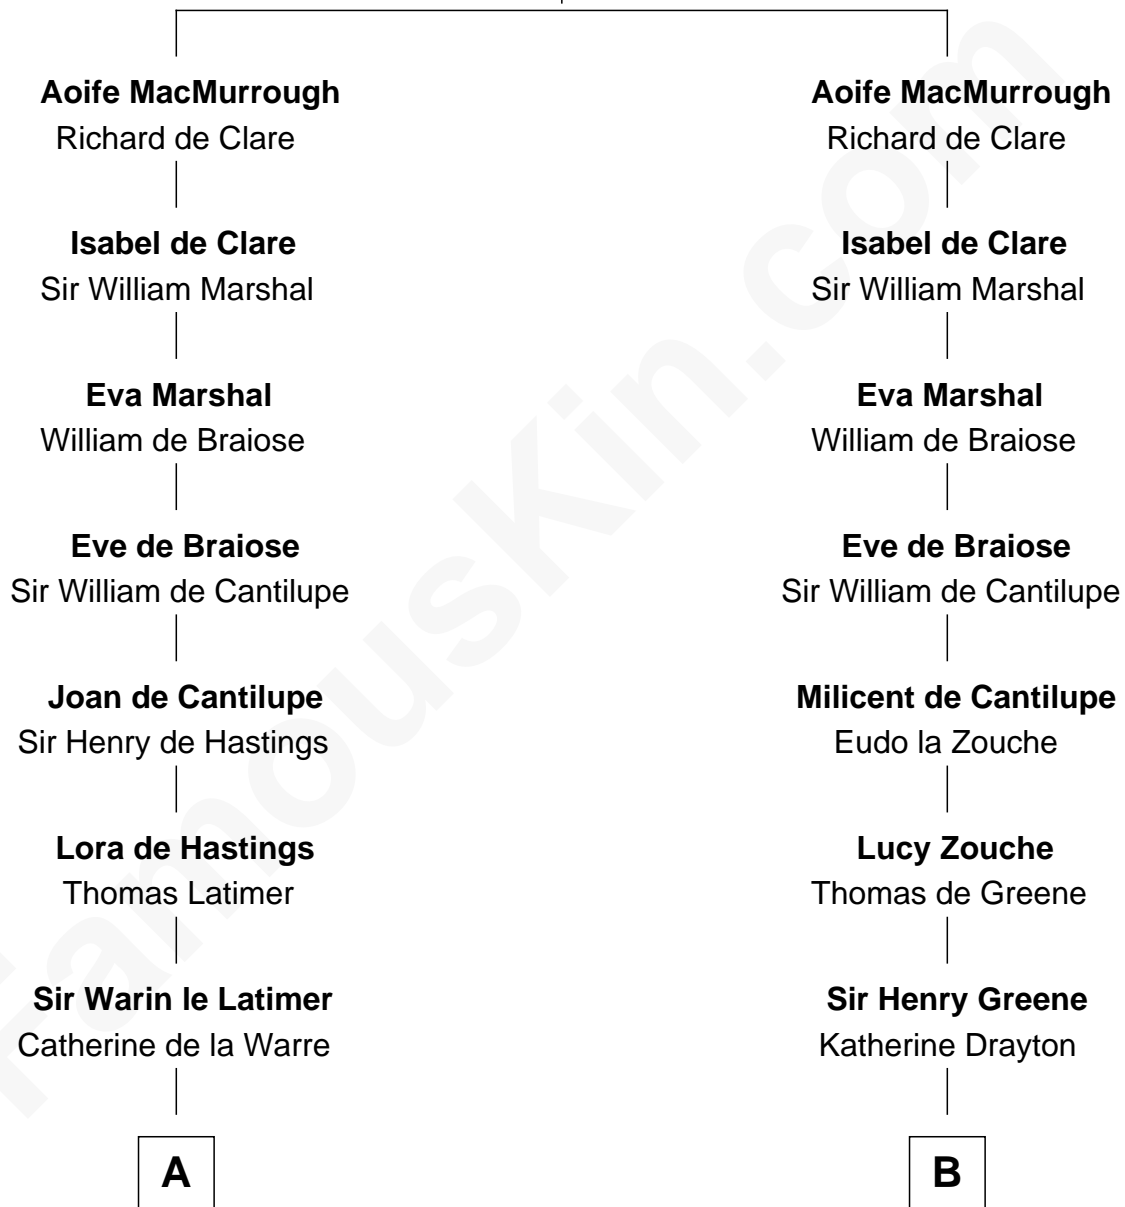

FamousKin.com Relationship Chart of

William C. C. Claiborne

1st Governor of Louisiana

20th cousin 1 time removed of

John Quincy Adams

6th U.S. President

Dermot MacMurrough

Mor O'Toole

C

Thomas Claiborne
Sarah Fenn

Thomas Claiborne
Ann Fox

Nathaniel Claiborne
Jane Cole

William Claiborne
Mary Leigh

William C. C. Claiborne
1st Governor of Louisiana

D

Col John Quincy
Elizabeth Norton