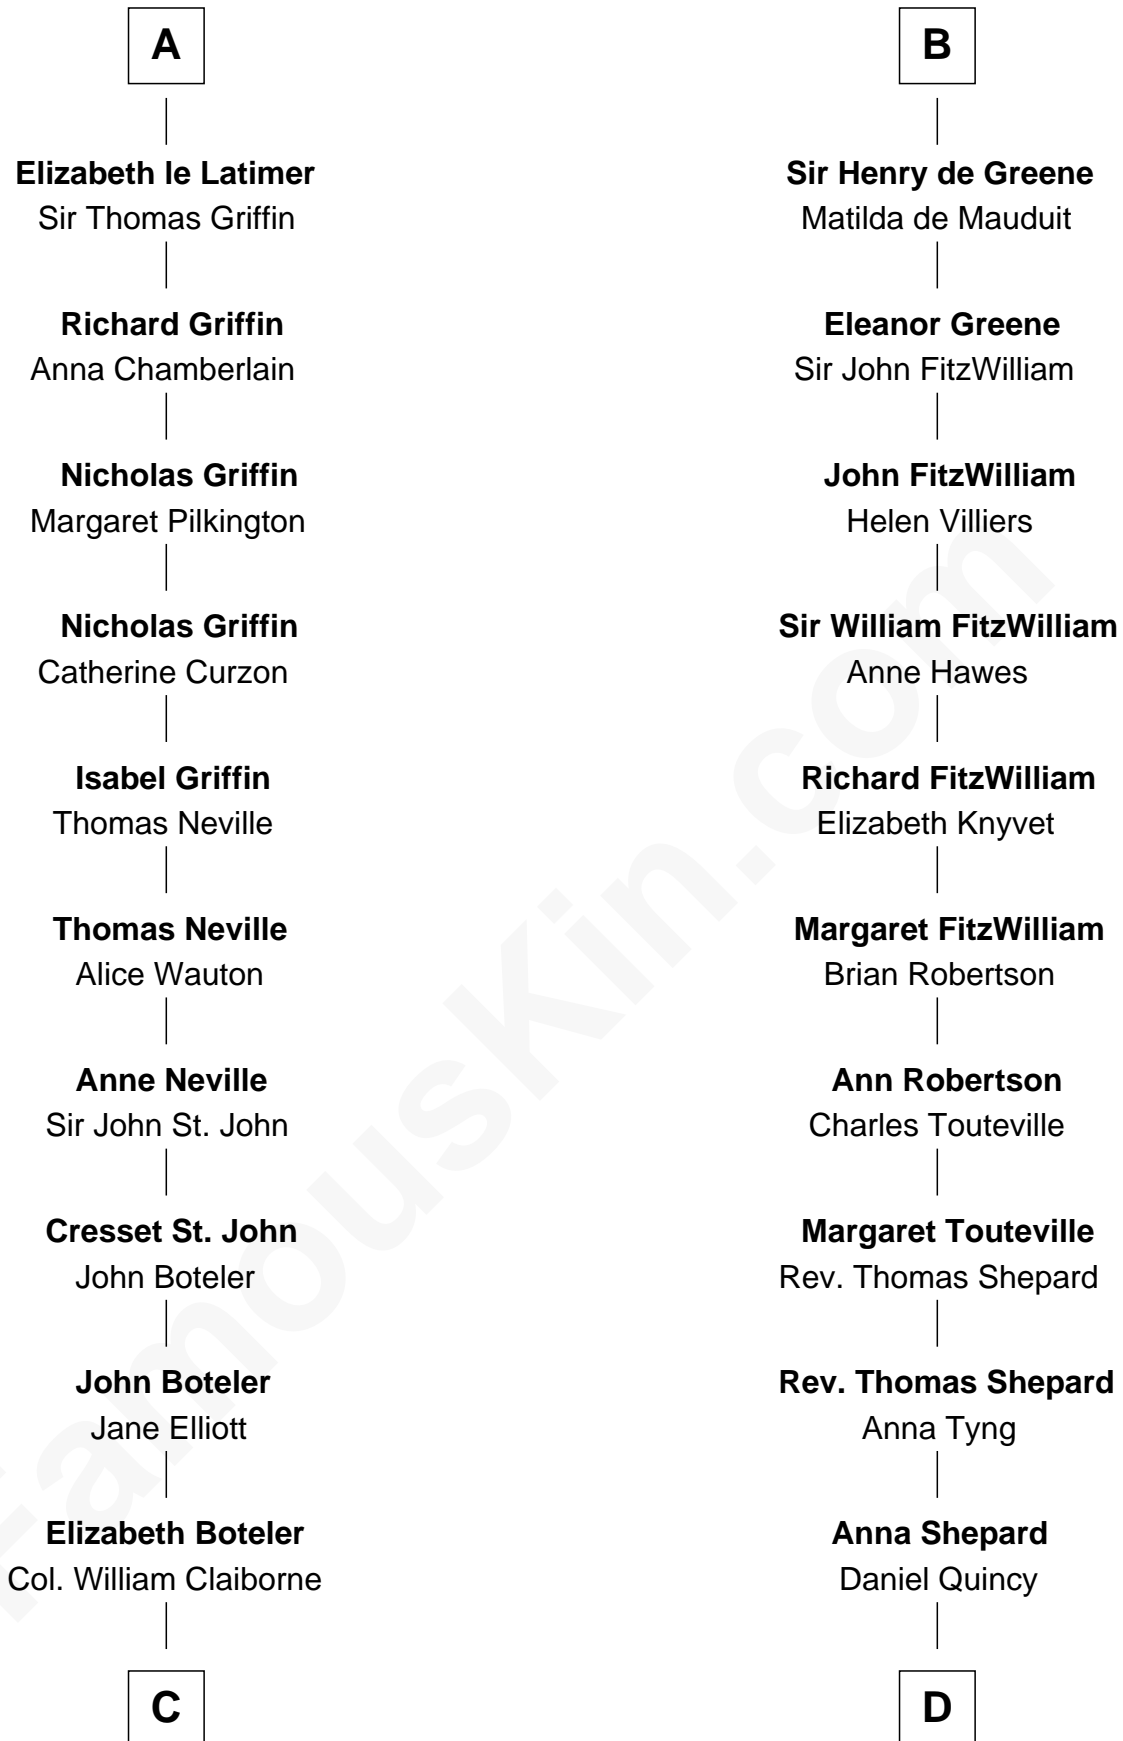

FamousKin.com Relationship Chart of

William C. C. Claiborne

1st Governor of Louisiana

20th cousin 1 time removed of

John Quincy Adams

6th U.S. President

Dermot MacMurrough

Mor O'Toole

C

Thomas Claiborne
Sarah Fenn

Thomas Claiborne
Ann Fox

Nathaniel Claiborne
Jane Cole

William Claiborne
Mary Leigh

William C. C. Claiborne
1st Governor of Louisiana

D

Col John Quincy
Elizabeth Norton