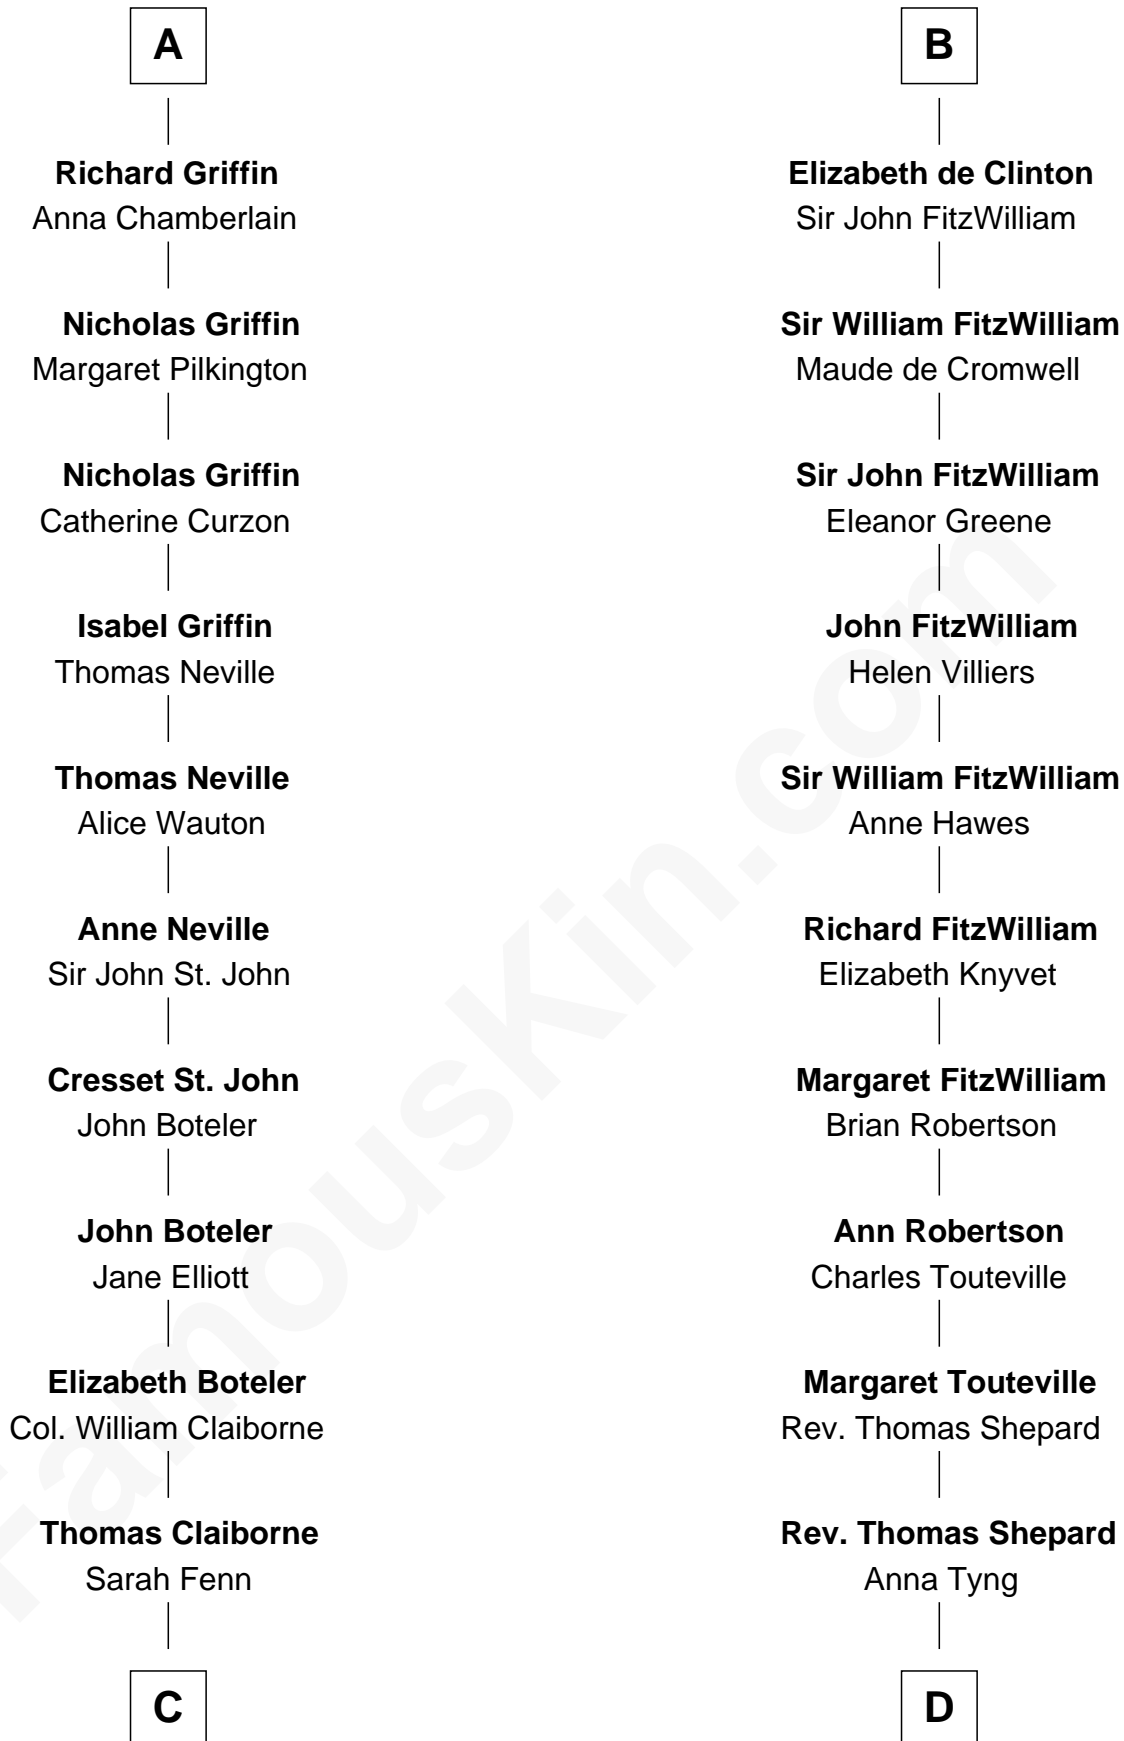

FamousKin.com
Relationship Chart of
William C. C. Claiborne
1st Governor of Louisiana

20th cousin 1 time removed of
John Quincy Adams
6th U.S. President

C

Thomas Claiborne

Ann Fox

Nathaniel Claiborne

Jane Cole

William Claiborne

Mary Leigh

William C. C. Claiborne

1st Governor of Louisiana

D

Anna Shepard

Daniel Quincy

Col John Quincy