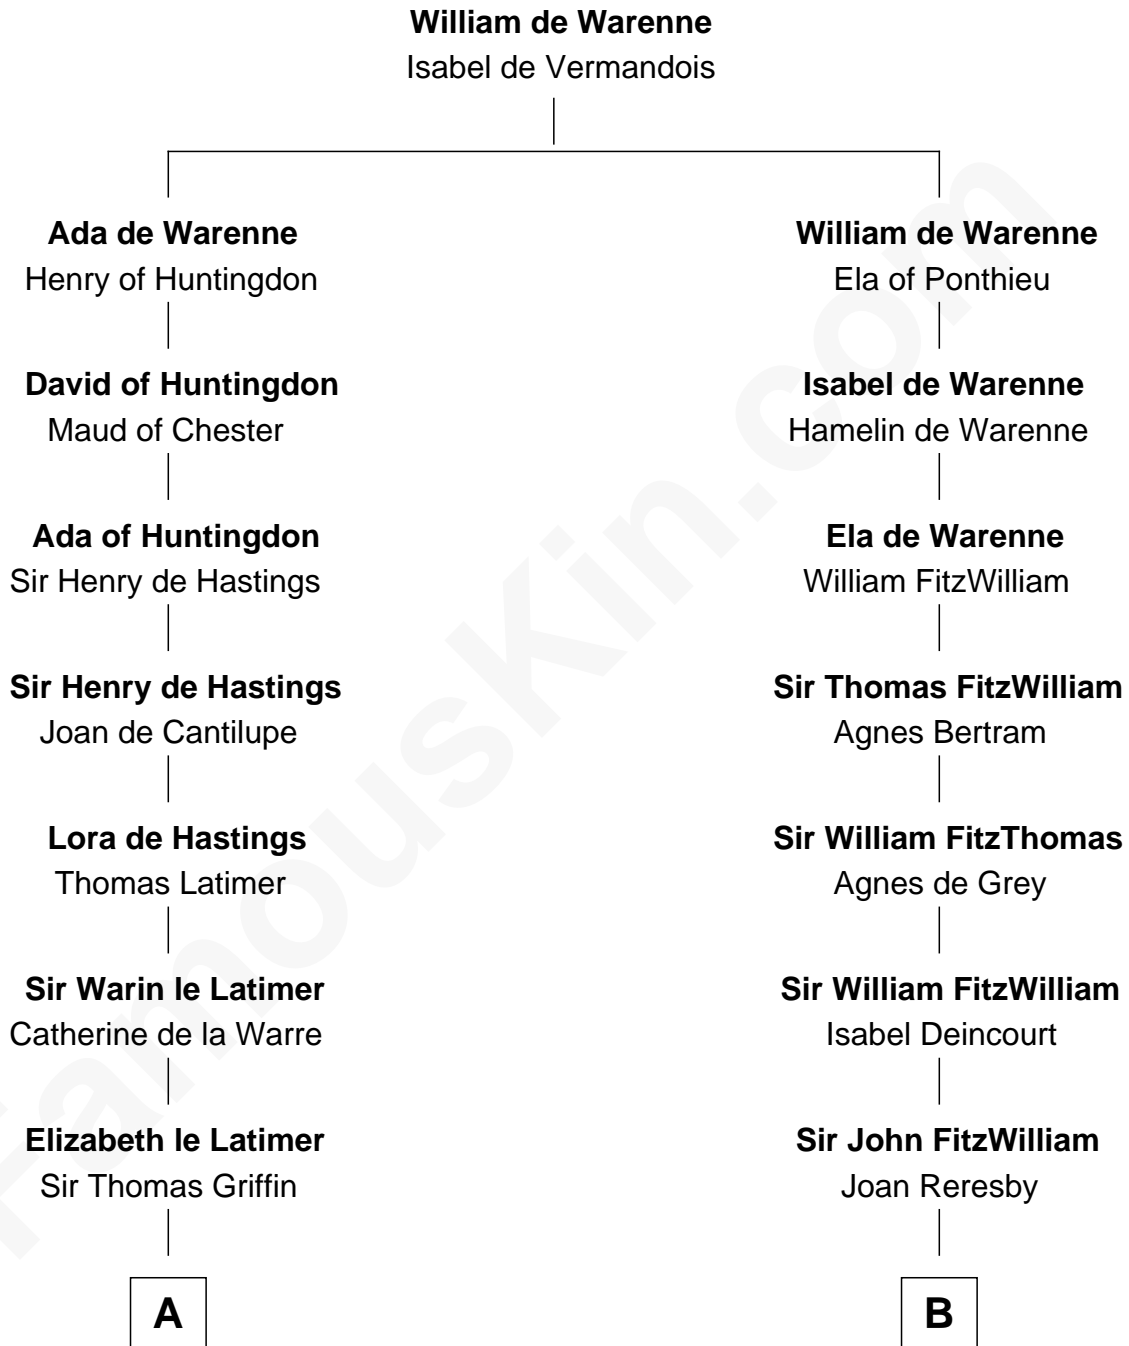

FamousKin.com Relationship Chart of

William C. C. Claiborne

1st Governor of Louisiana

20th cousin 1 time removed of

John Quincy Adams

6th U.S. President

C

Thomas Claiborne

Ann Fox

Nathaniel Claiborne

Jane Cole

William Claiborne

Mary Leigh

William C. C. Claiborne

1st Governor of Louisiana

D