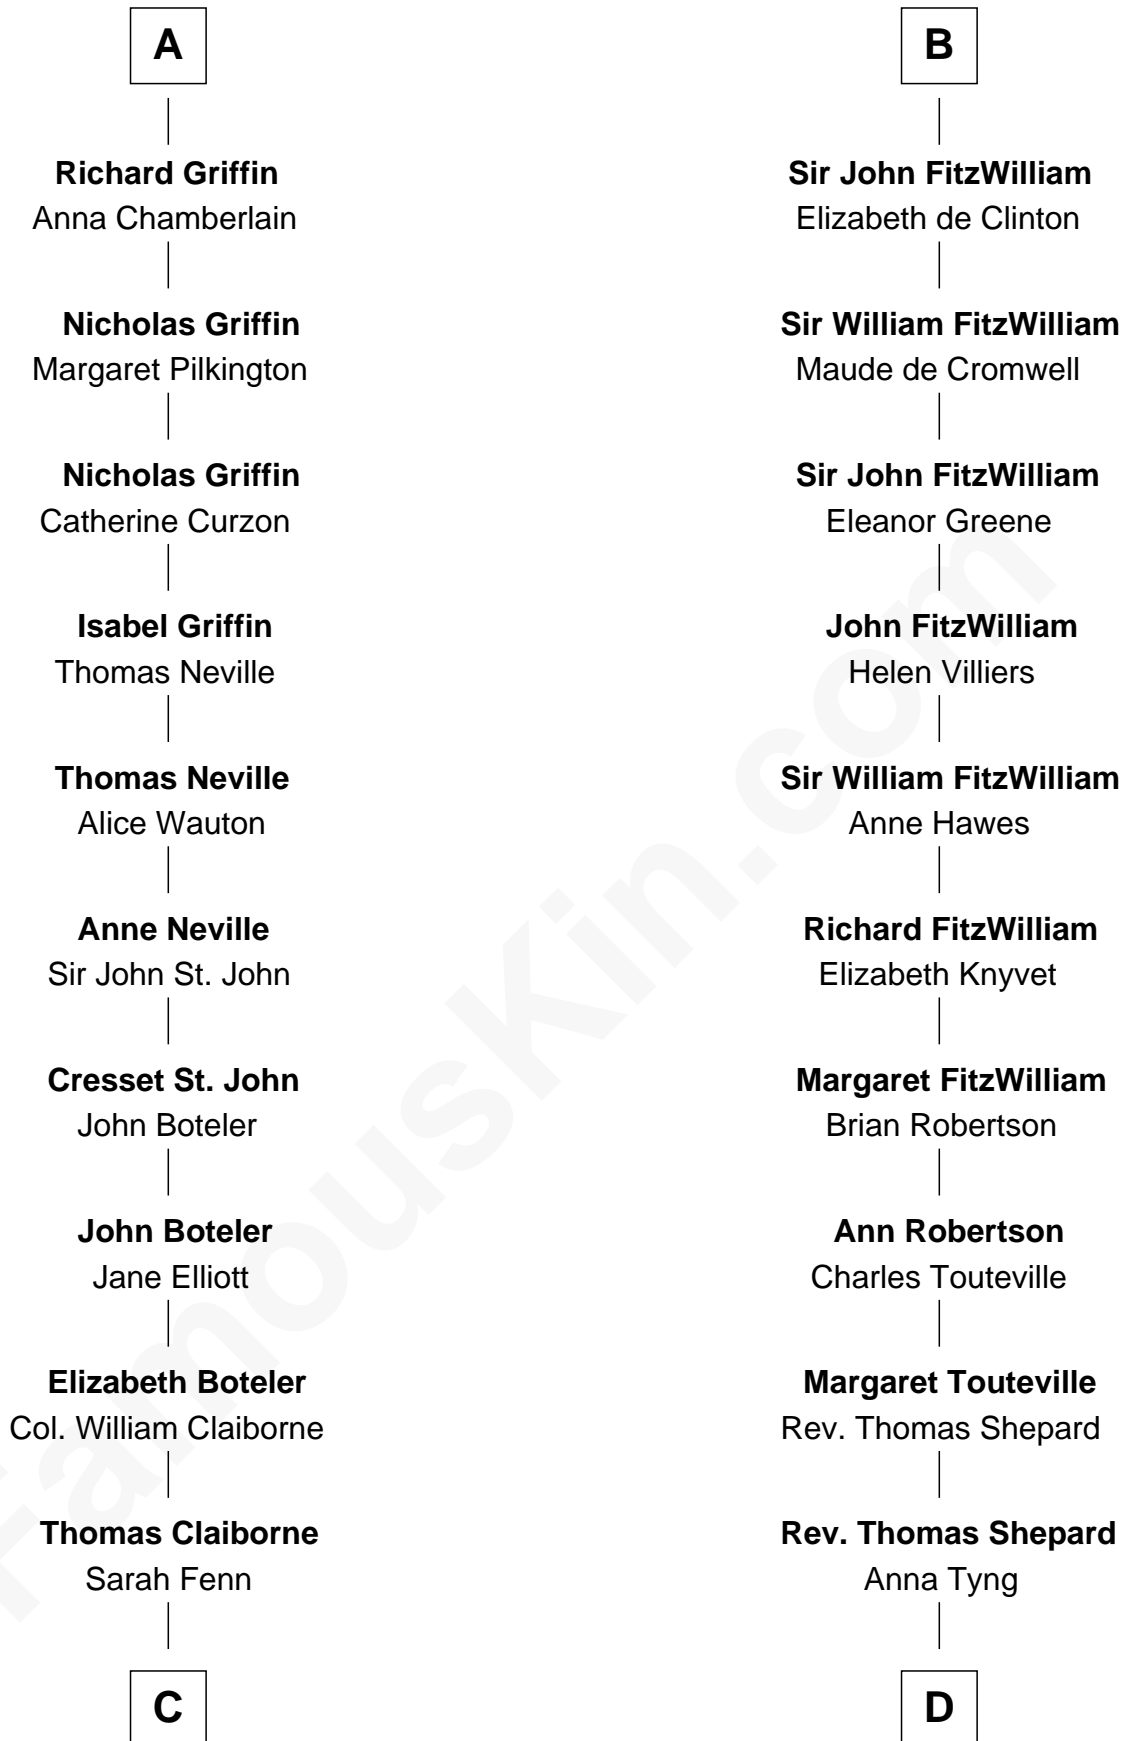

FamousKin.com Relationship Chart of

William C. C. Claiborne

1st Governor of Louisiana

20th cousin 1 time removed of

John Quincy Adams

6th U.S. President

C

Thomas Claiborne

Ann Fox

Nathaniel Claiborne

Jane Cole

William Claiborne

Mary Leigh

William C. C. Claiborne

1st Governor of Louisiana

D