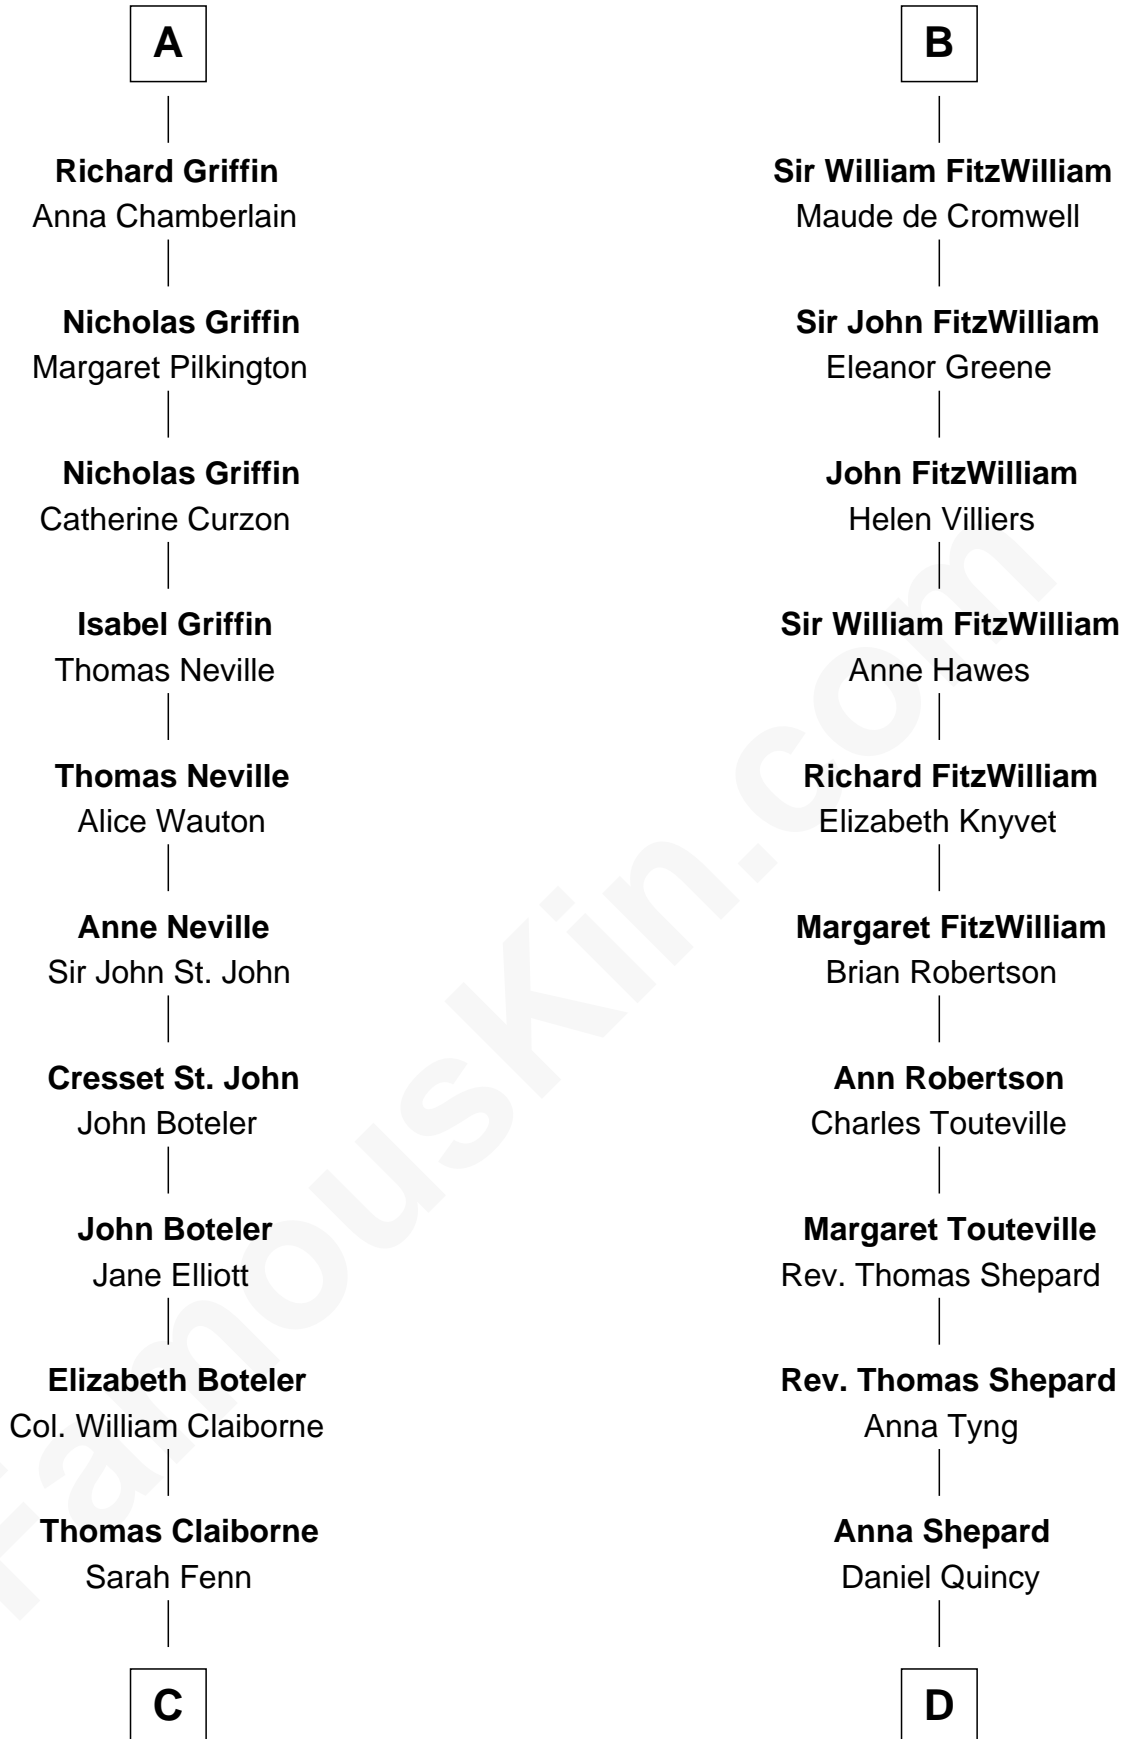

FamousKin.com Relationship Chart of

William C. C. Claiborne

1st Governor of Louisiana

20th cousin of

John Quincy Adams

6th U.S. President

Sir Ralph de Tony

Margaret Beaumont

C

Thomas Claiborne

Ann Fox

Nathaniel Claiborne

Jane Cole

William Claiborne

Mary Leigh

William C. C. Claiborne