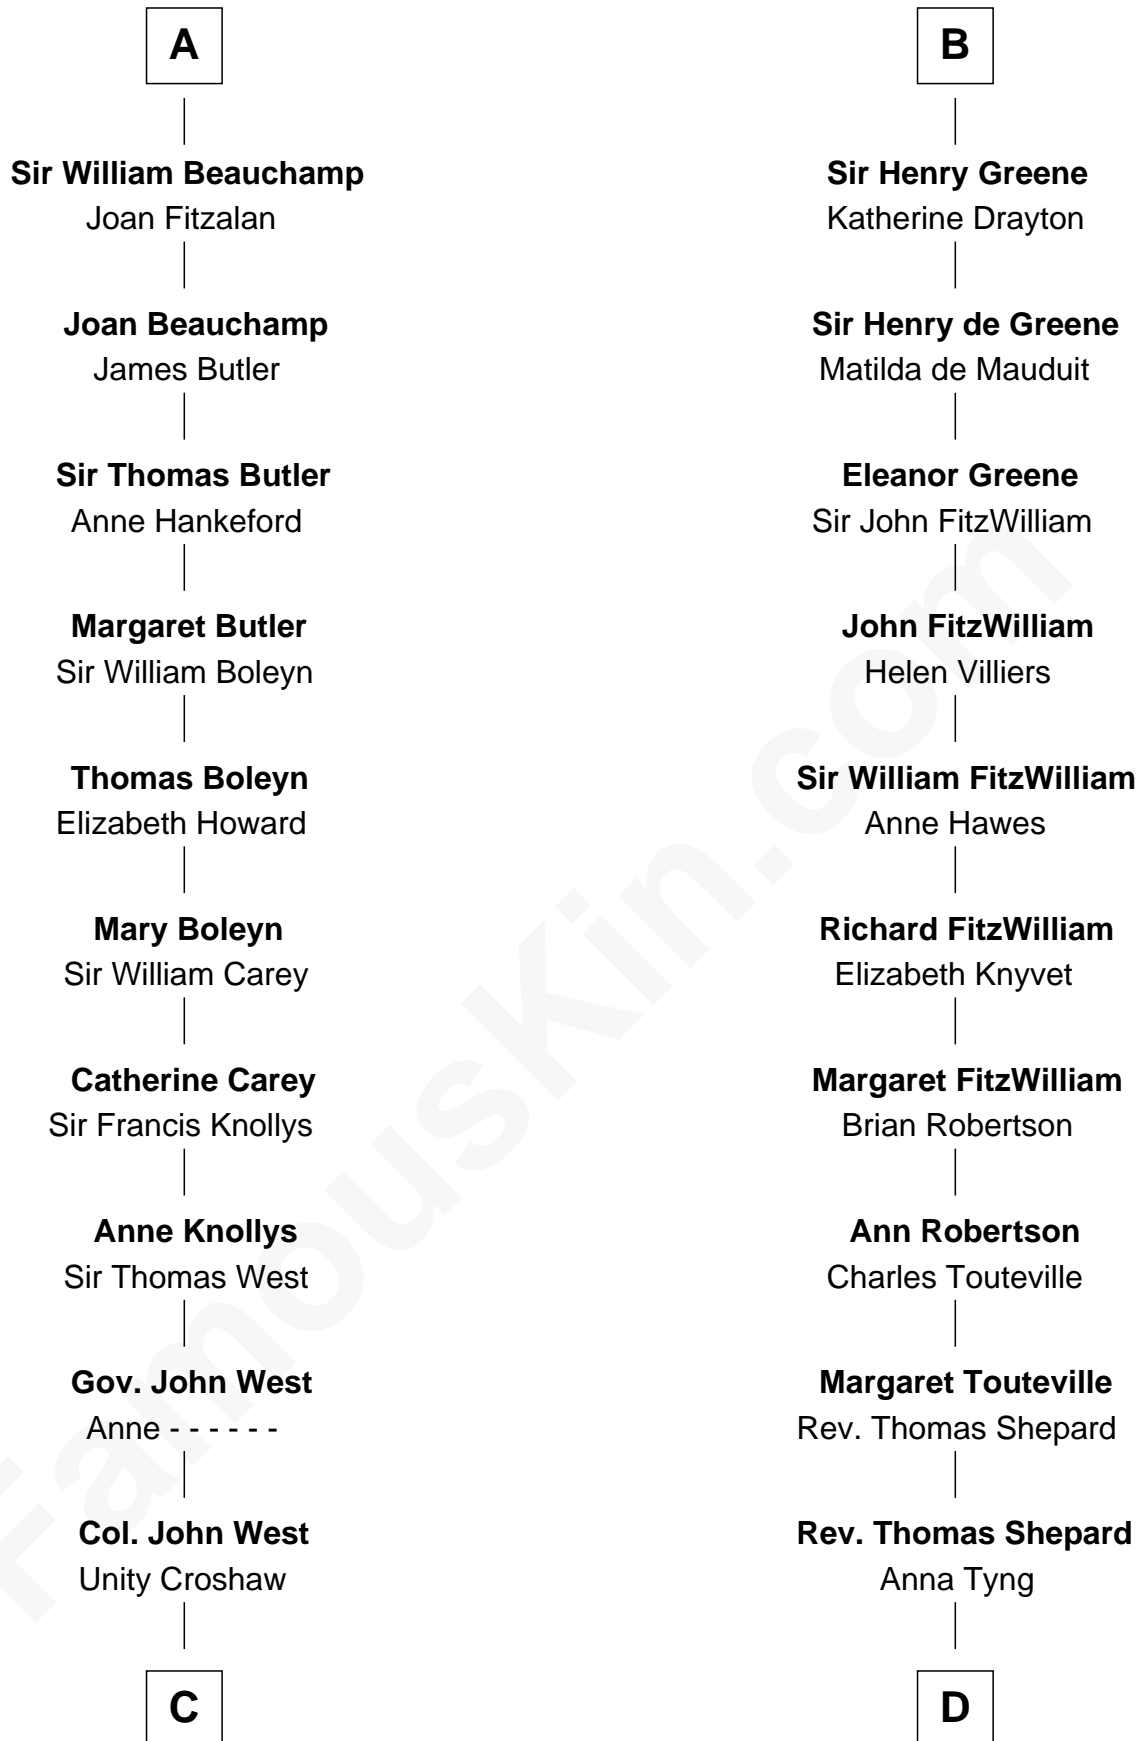

FamousKin.com Relationship Chart of

William C. C. Claiborne

1st Governor of Louisiana

21st cousin of

John Quincy Adams

6th U.S. President

Gilbert Fitzrichard de Clare
Adeliza de Clermont-en-Beauvaisis

Richard Fitzgilbert de Clare

William de Beauchamp

Guy de Beauchamp

Alice de Toeni

Sir Thomas de Beauchamp

Katherine de Mortimer

A

Gilbert Fitzgilbert de Clare

Isabel de Beaumont

Richard de Clare

Aoife MacMurrough

Isabel de Clare

Sir William Marshal

Eva Marshal

William de Braiose

Eve de Braiose

Sir William de Cantilupe

Milicent de Cantilupe

Eudo la Zouche

Lucy Zouche

Thomas de Greene

B

C

Ann West
Henry Fox

Ann Fox
Thomas Claiborne