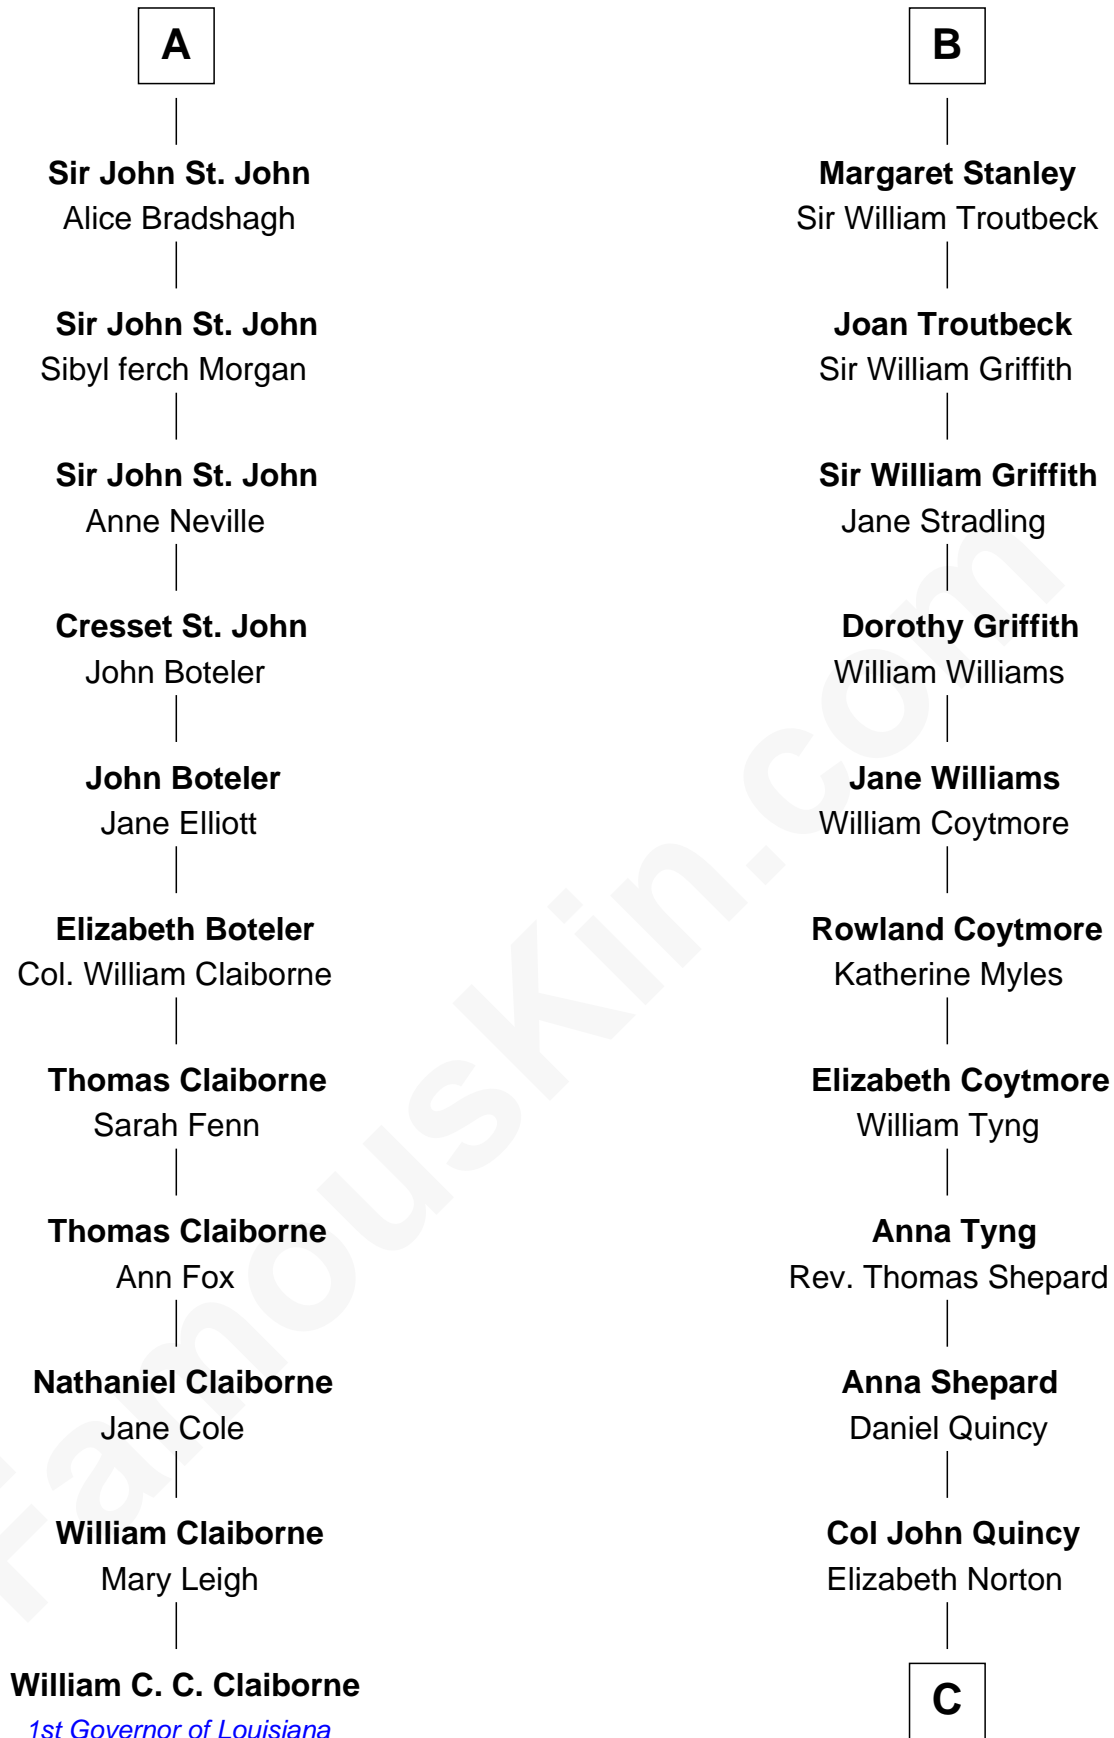

**FamousKin.com**  
**Relationship Chart of**  
**William C. C. Claiborne**  
*1st Governor of Louisiana*

**17th cousin 2 times removed of**  
**John Quincy Adams**  
*6th U.S. President*

**C**

**Elizabeth Quincy**  
Rev. William Smith

**Abigail Quincy Smith**  
John Adams

**John Quincy Adams**  
*6th U.S. President*

FamousKin.com