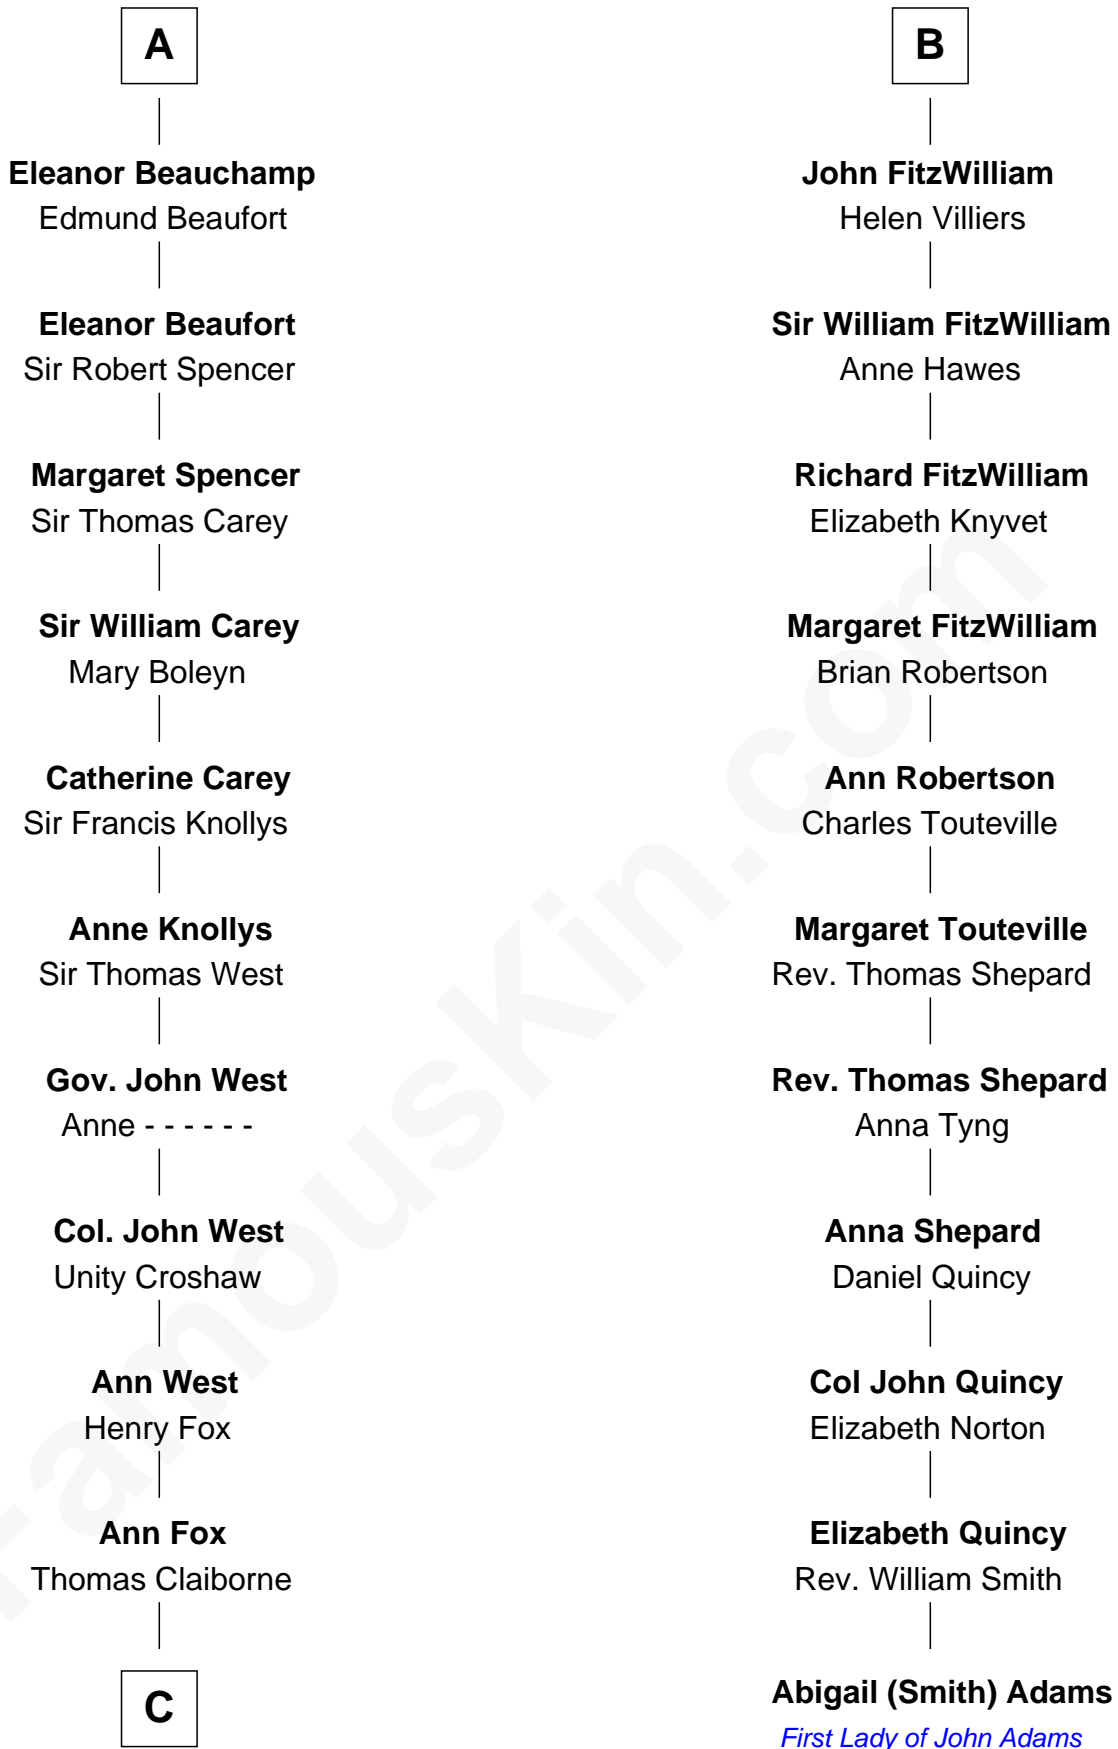

FamousKin.com Relationship Chart of

William C. C. Claiborne

1st Governor of Louisiana

17th cousin 2 times removed of

Abigail (Smith) Adams

First Lady of President John Adams

Sir Richard FitzRoy

Rose de Dover

C

—
Nathaniel Claiborne

Jane Cole

—
William Claiborne

Mary Leigh

—
William C. C. Claiborne

1st Governor of Louisiana

FamousKin.com