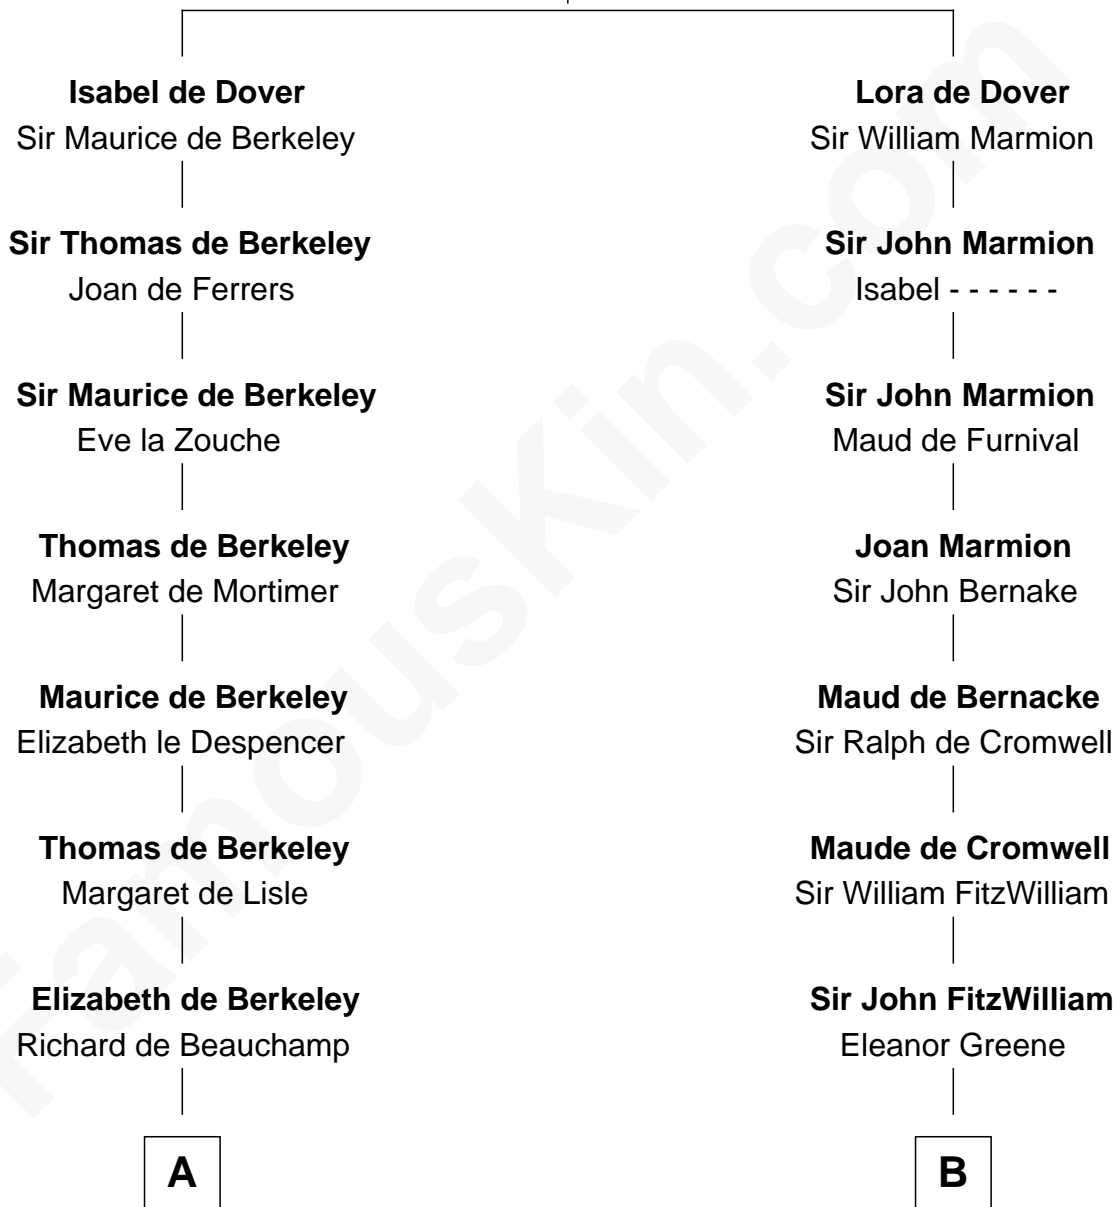

FamousKin.com Relationship Chart of

William C. C. Claiborne

1st Governor of Louisiana

17th cousin 2 times removed of

Abigail (Smith) Adams

First Lady of President John Adams

Sir Richard FitzRoy

Rose de Dover

C

—
Nathaniel Claiborne

Jane Cole

—
William Claiborne

Mary Leigh

—
William C. C. Claiborne

1st Governor of Louisiana

FamousKin.com