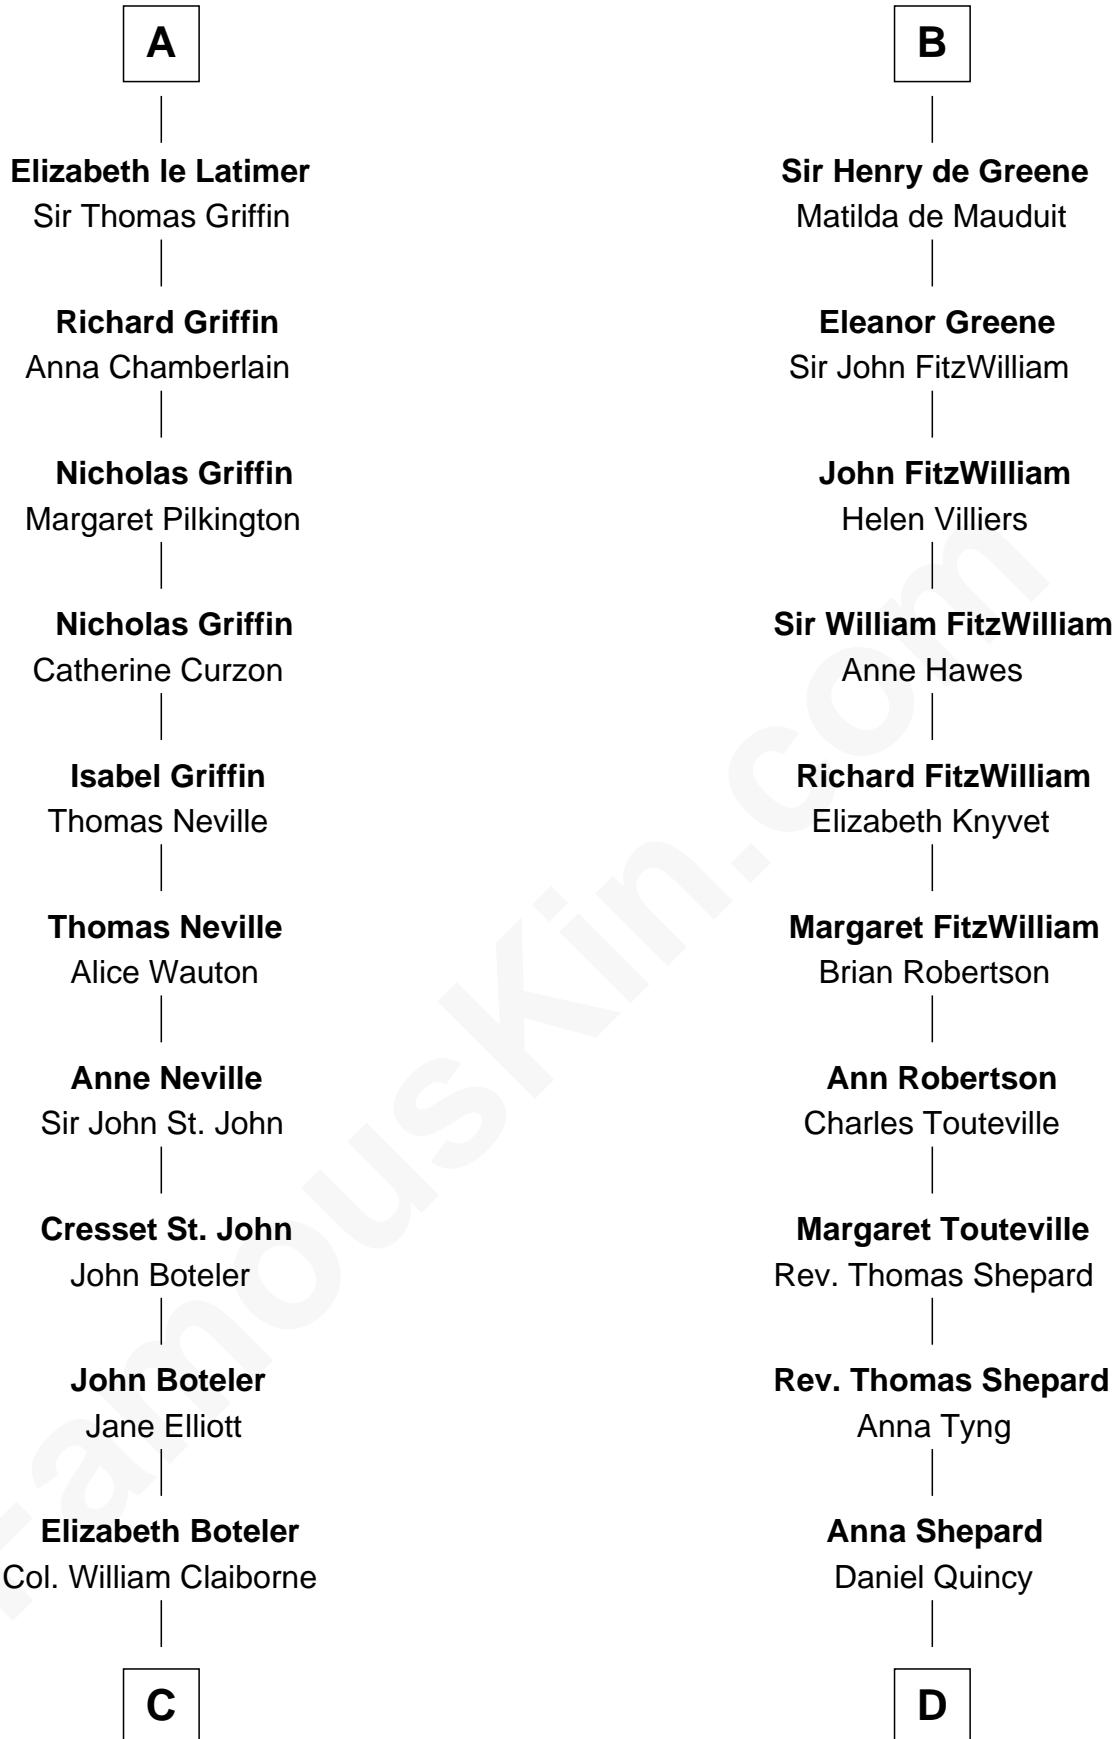

FamousKin.com Relationship Chart of

William C. C. Claiborne

1st Governor of Louisiana

19th cousin 2 times removed of

Abigail (Smith) Adams

First Lady of President John Adams

Walter of Salisbury

C

Thomas Claiborne
Sarah Fenn

Thomas Claiborne
Ann Fox

Nathaniel Claiborne
Jane Cole

William Claiborne
Mary Leigh

William C. C. Claiborne
1st Governor of Louisiana

D

Col John Quincy
Elizabeth Norton

Elizabeth Quincy
Rev. William Smith