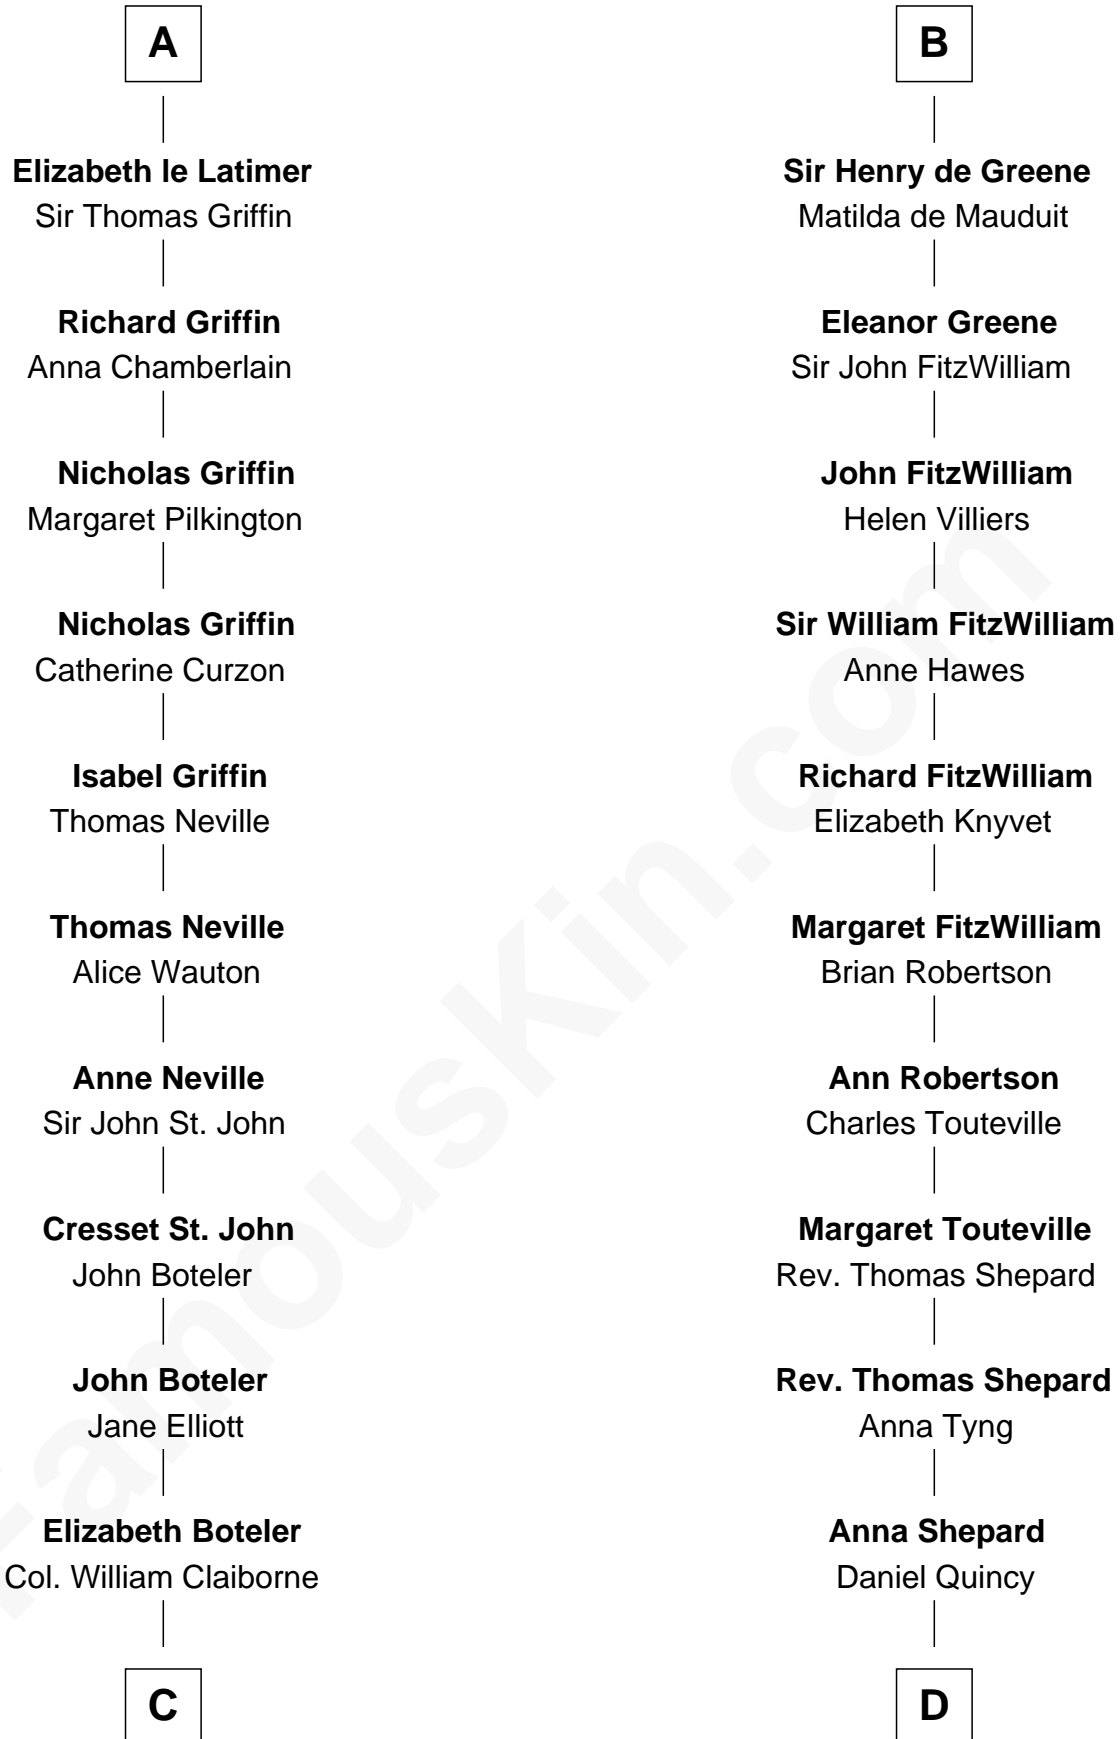

# FamousKin.com Relationship Chart of

**William C. C. Claiborne**

*1st Governor of Louisiana*

19th cousin 2 times removed of

**Abigail (Smith) Adams**

*First Lady of President John Adams*

**Dermot MacMurrough**

Mor O'Toole

**C**

**Thomas Claiborne**  
Sarah Fenn

**Thomas Claiborne**  
Ann Fox

**Nathaniel Claiborne**  
Jane Cole

**William Claiborne**  
Mary Leigh

**William C. C. Claiborne**  
*1st Governor of Louisiana*