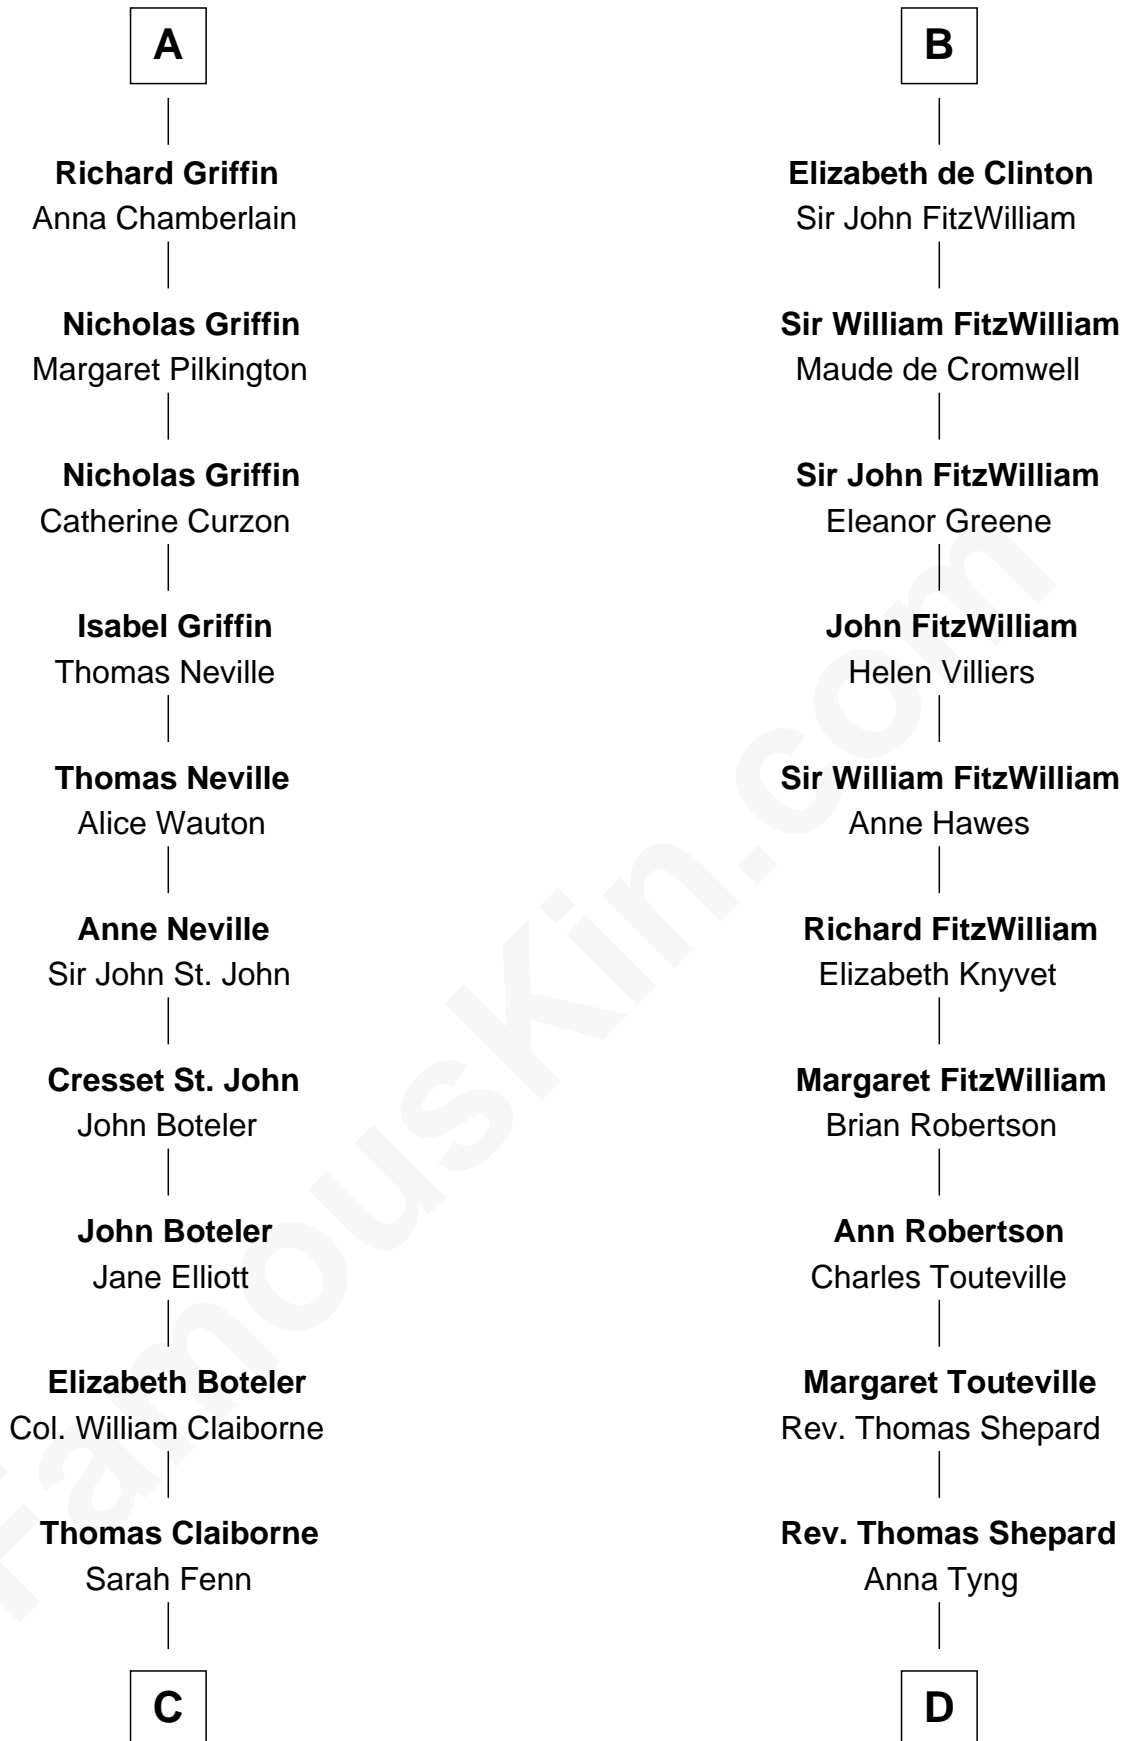

# FamousKin.com Relationship Chart of

**William C. C. Claiborne**

*1st Governor of Louisiana*

20th cousin of

**Abigail (Smith) Adams**

*First Lady of President John Adams*

## Maud of Northumberland

**C**

**Thomas Claiborne**

Ann Fox

**Nathaniel Claiborne**

Jane Cole

**William Claiborne**

Mary Leigh

**William C. C. Claiborne**

*1st Governor of Louisiana*

**D**

**Anna Shepard**

Daniel Quincy

**Col John Quincy**

Elizabeth Norton

**Elizabeth Quincy**