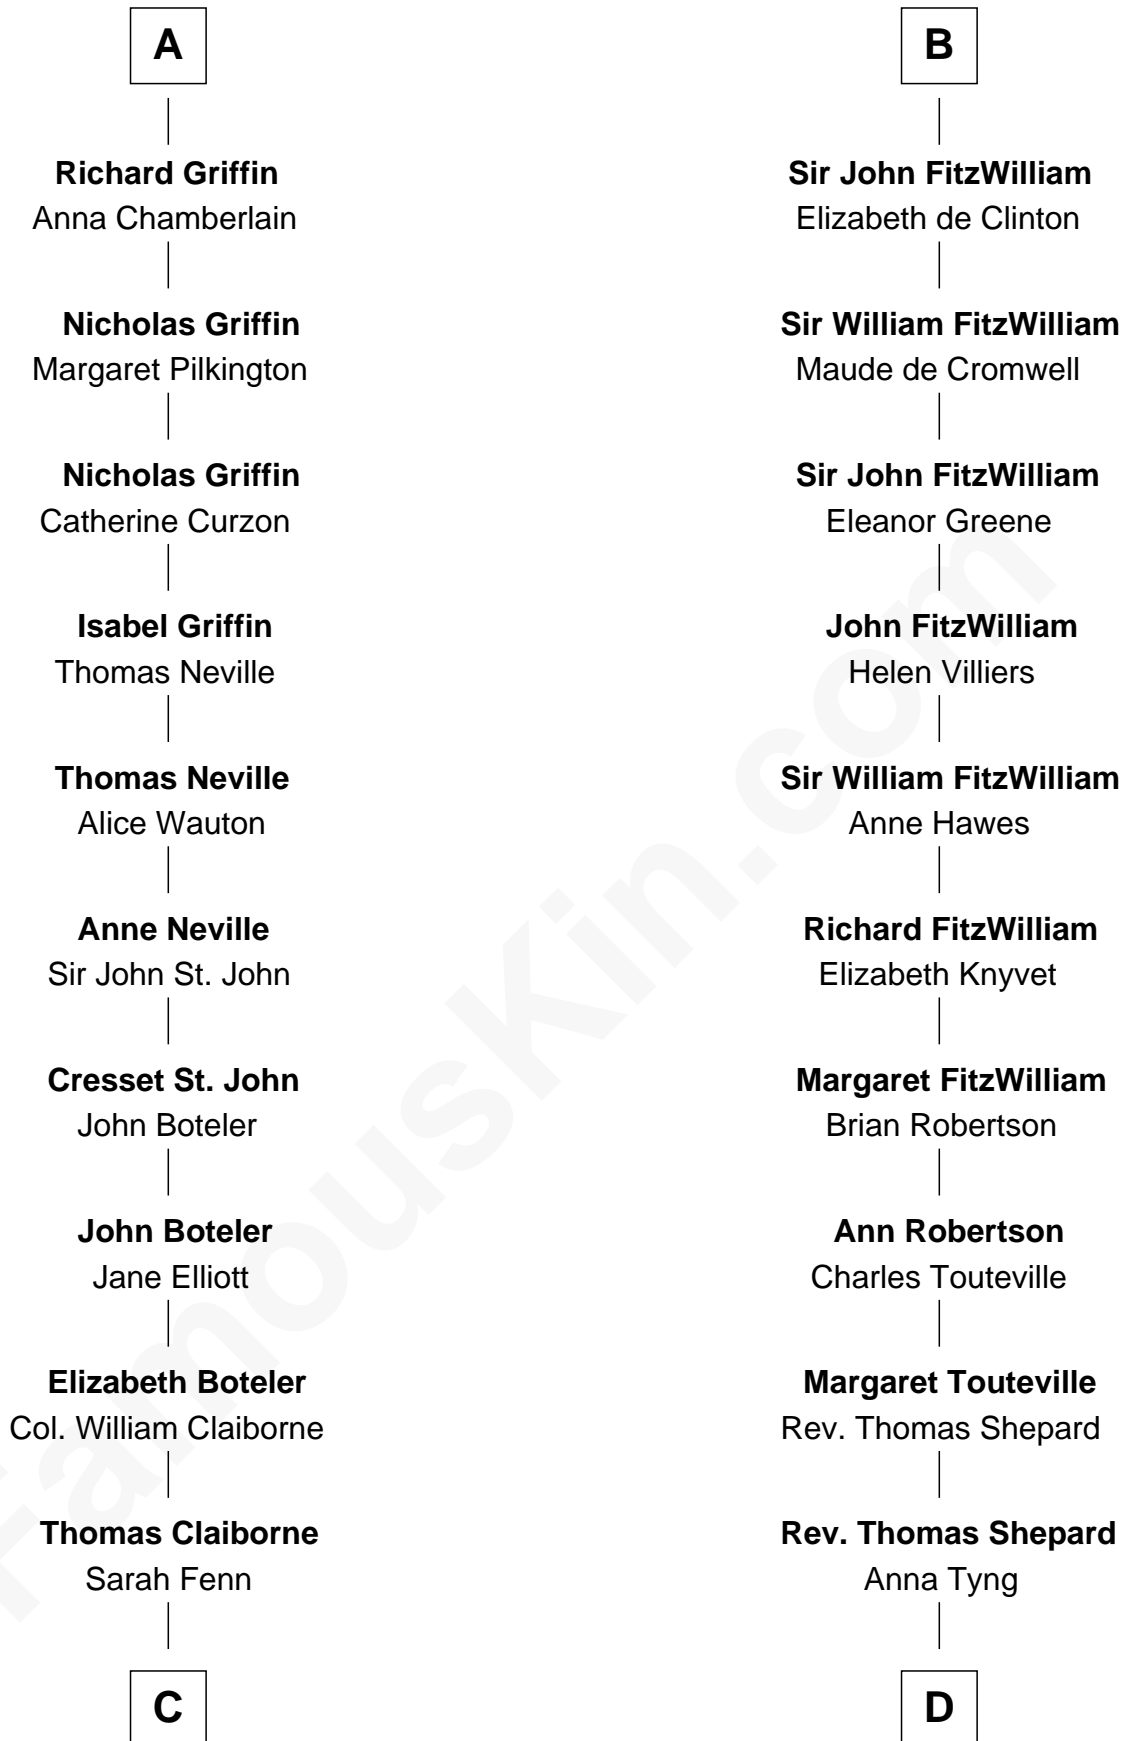

FamousKin.com Relationship Chart of

William C. C. Claiborne

1st Governor of Louisiana

20th cousin of

Abigail (Smith) Adams

First Lady of President John Adams

C

Thomas Claiborne

Ann Fox

Nathaniel Claiborne

Jane Cole

William Claiborne

Mary Leigh

William C. C. Claiborne

1st Governor of Louisiana

D