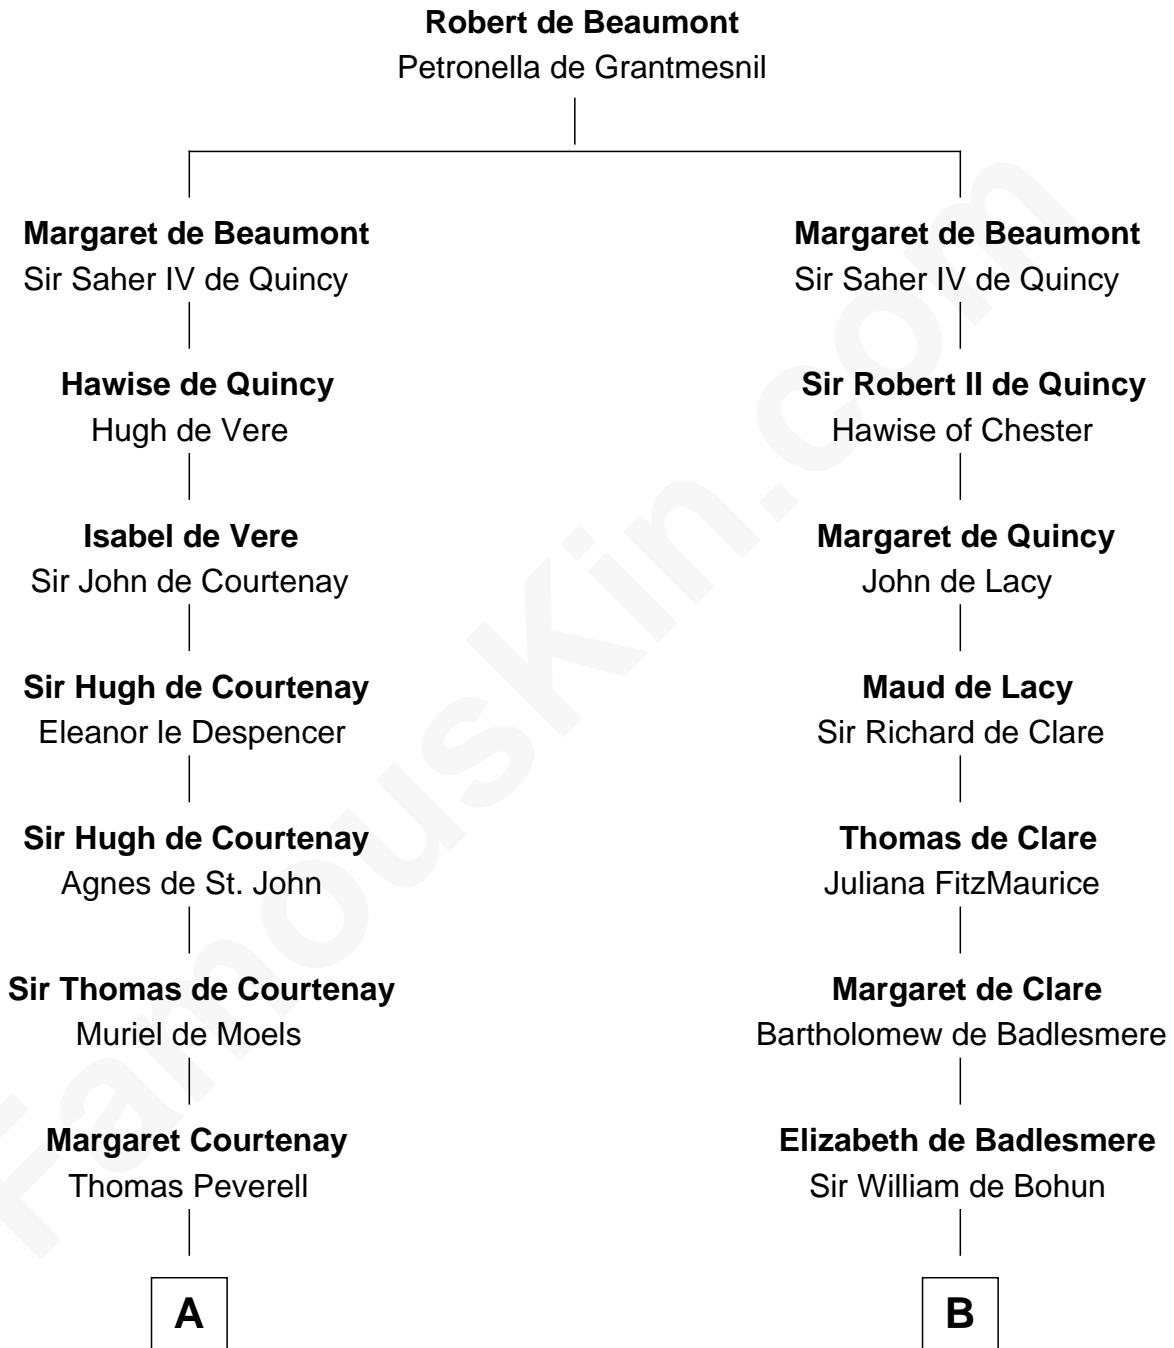

FamousKin.com Relationship Chart of

William C. C. Claiborne

1st Governor of Louisiana

20th cousin 1 time removed of

Abigail (Smith) Adams

First Lady of President John Adams

C

Ann Fox

Thomas Claiborne

Nathaniel Claiborne

Jane Cole

William Claiborne

Mary Leigh

William C. C. Claiborne

1st Governor of Louisiana

D