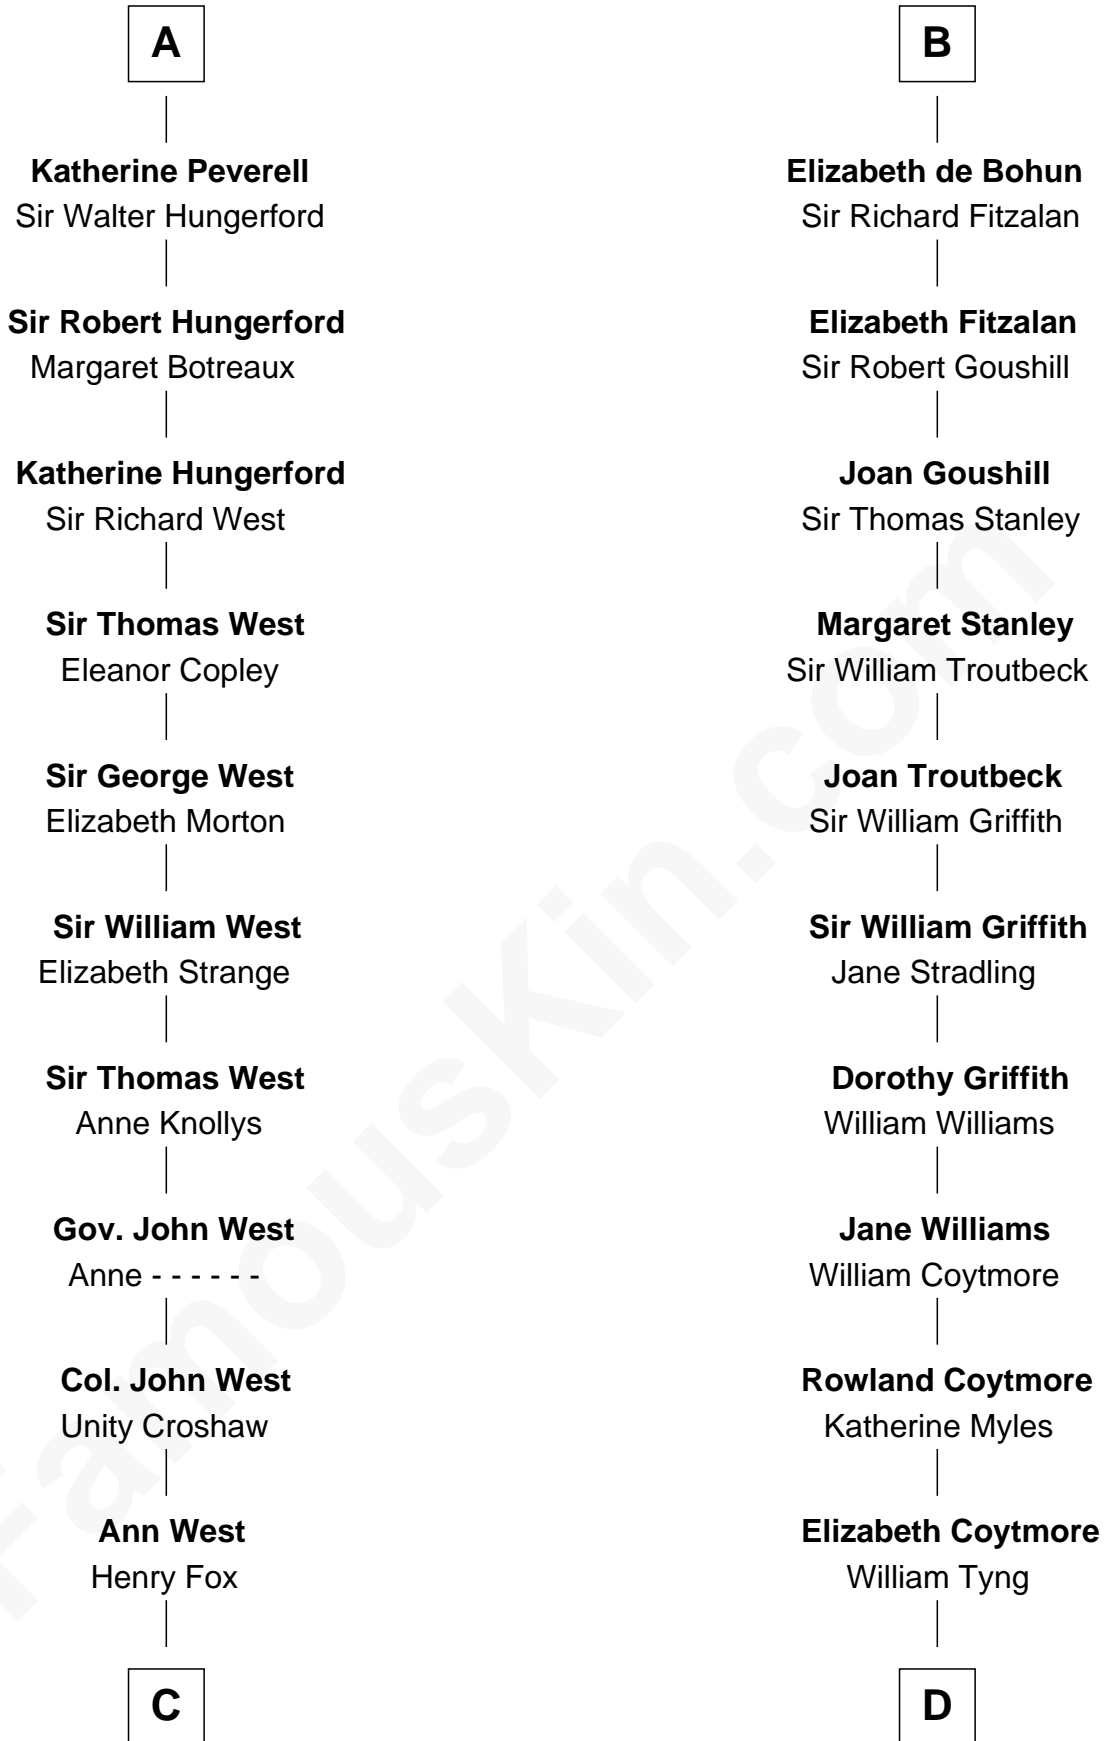

FamousKin.com Relationship Chart of

William C. C. Claiborne

1st Governor of Louisiana

20th cousin 1 time removed of

Abigail (Smith) Adams

First Lady of President John Adams

C

Ann Fox

Thomas Claiborne

Nathaniel Claiborne

Jane Cole

William Claiborne

Mary Leigh

William C. C. Claiborne

1st Governor of Louisiana

D