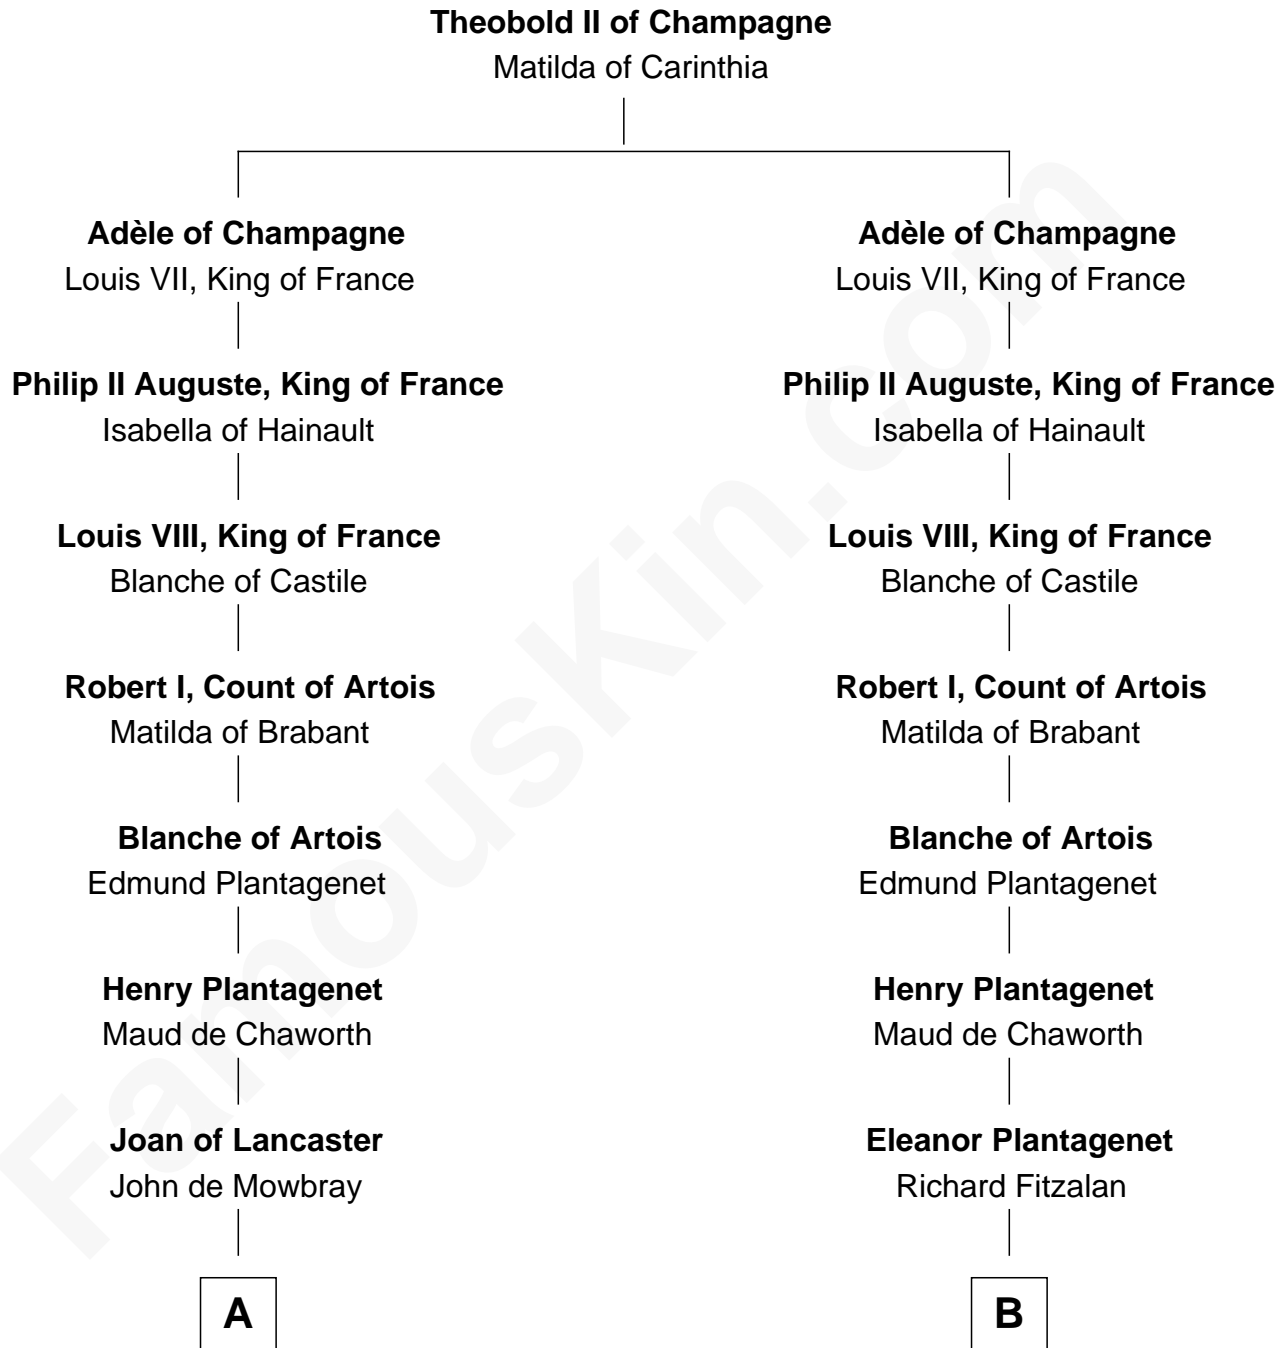

# FamousKin.com Relationship Chart of

**William C. C. Claiborne**

*1st Governor of Louisiana*

21st cousin of

**Abigail (Smith) Adams**

*First Lady of President John Adams*

**C**

**Ann West**  
Henry Fox

**Ann Fox**  
Thomas Claiborne

**Nathaniel Claiborne**  
Jane Cole

**William Claiborne**  
Mary Leigh

**William C. C. Claiborne**  
*1st Governor of Louisiana*

**D**

**Anna Tyng**  
Rev. Thomas Shepard

**Anna Shepard**  
Daniel Quincy