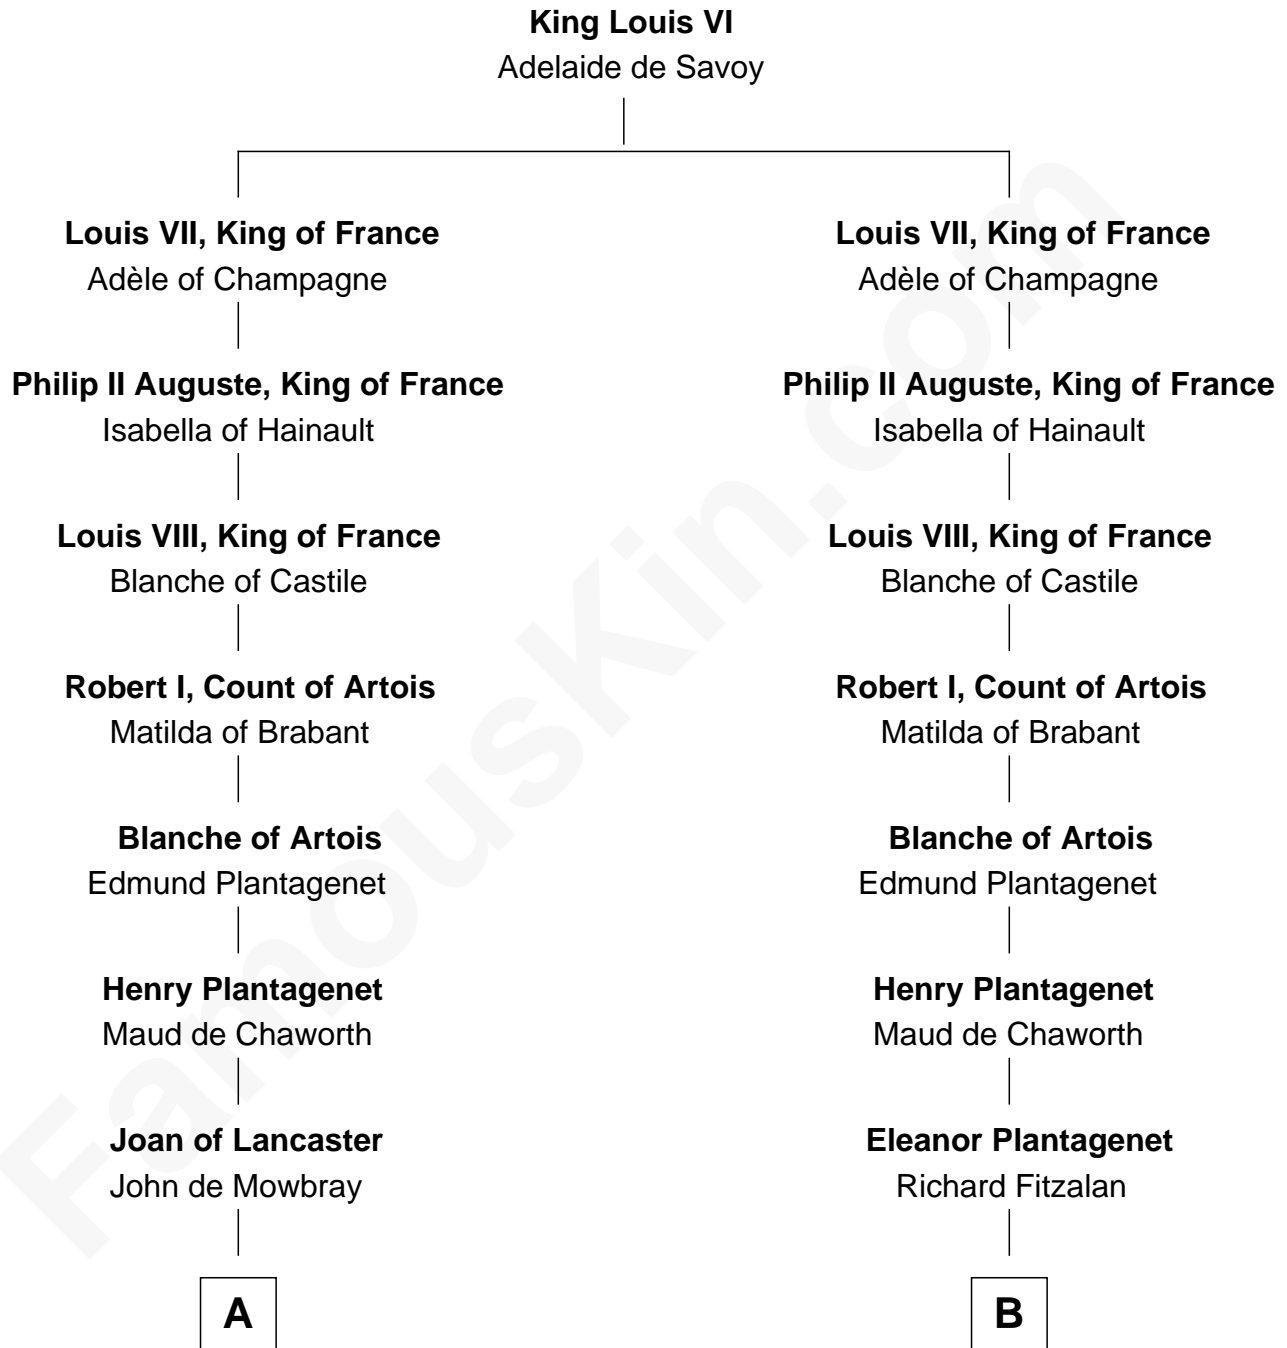

FamousKin.com Relationship Chart of

William C. C. Claiborne

1st Governor of Louisiana

21st cousin of

Abigail (Smith) Adams

First Lady of President John Adams

C

Ann West
Henry Fox

Ann Fox
Thomas Claiborne

Nathaniel Claiborne
Jane Cole

William Claiborne
Mary Leigh

William C. C. Claiborne
1st Governor of Louisiana

D

Anna Tyng
Rev. Thomas Shepard

Anna Shepard
Daniel Quincy

Col John Quincy
Elizabeth Norton