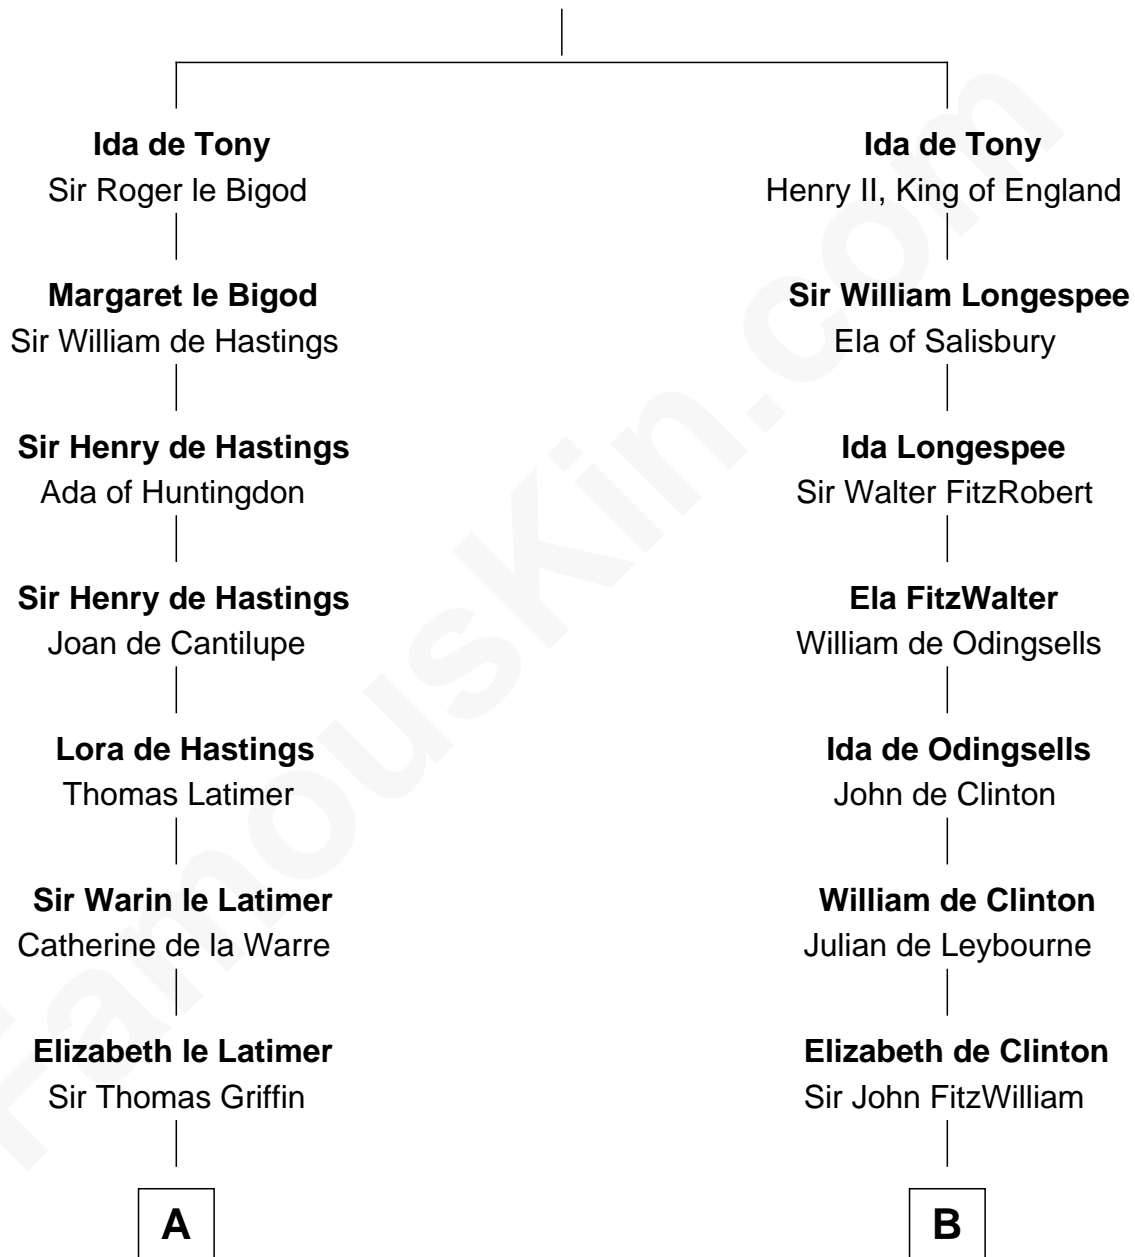

FamousKin.com Relationship Chart of

William C. C. Claiborne

1st Governor of Louisiana

19th cousin 1 time removed of

Abigail (Smith) Adams

First Lady of President John Adams

Sir Ralph de Tony

Margaret Beaumont

C

Thomas Claiborne
Ann Fox

Nathaniel Claiborne
Jane Cole

William Claiborne
Mary Leigh

William C. C. Claiborne
1st Governor of Louisiana

D

Col John Quincy
Elizabeth Norton

Elizabeth Quincy
Rev. William Smith