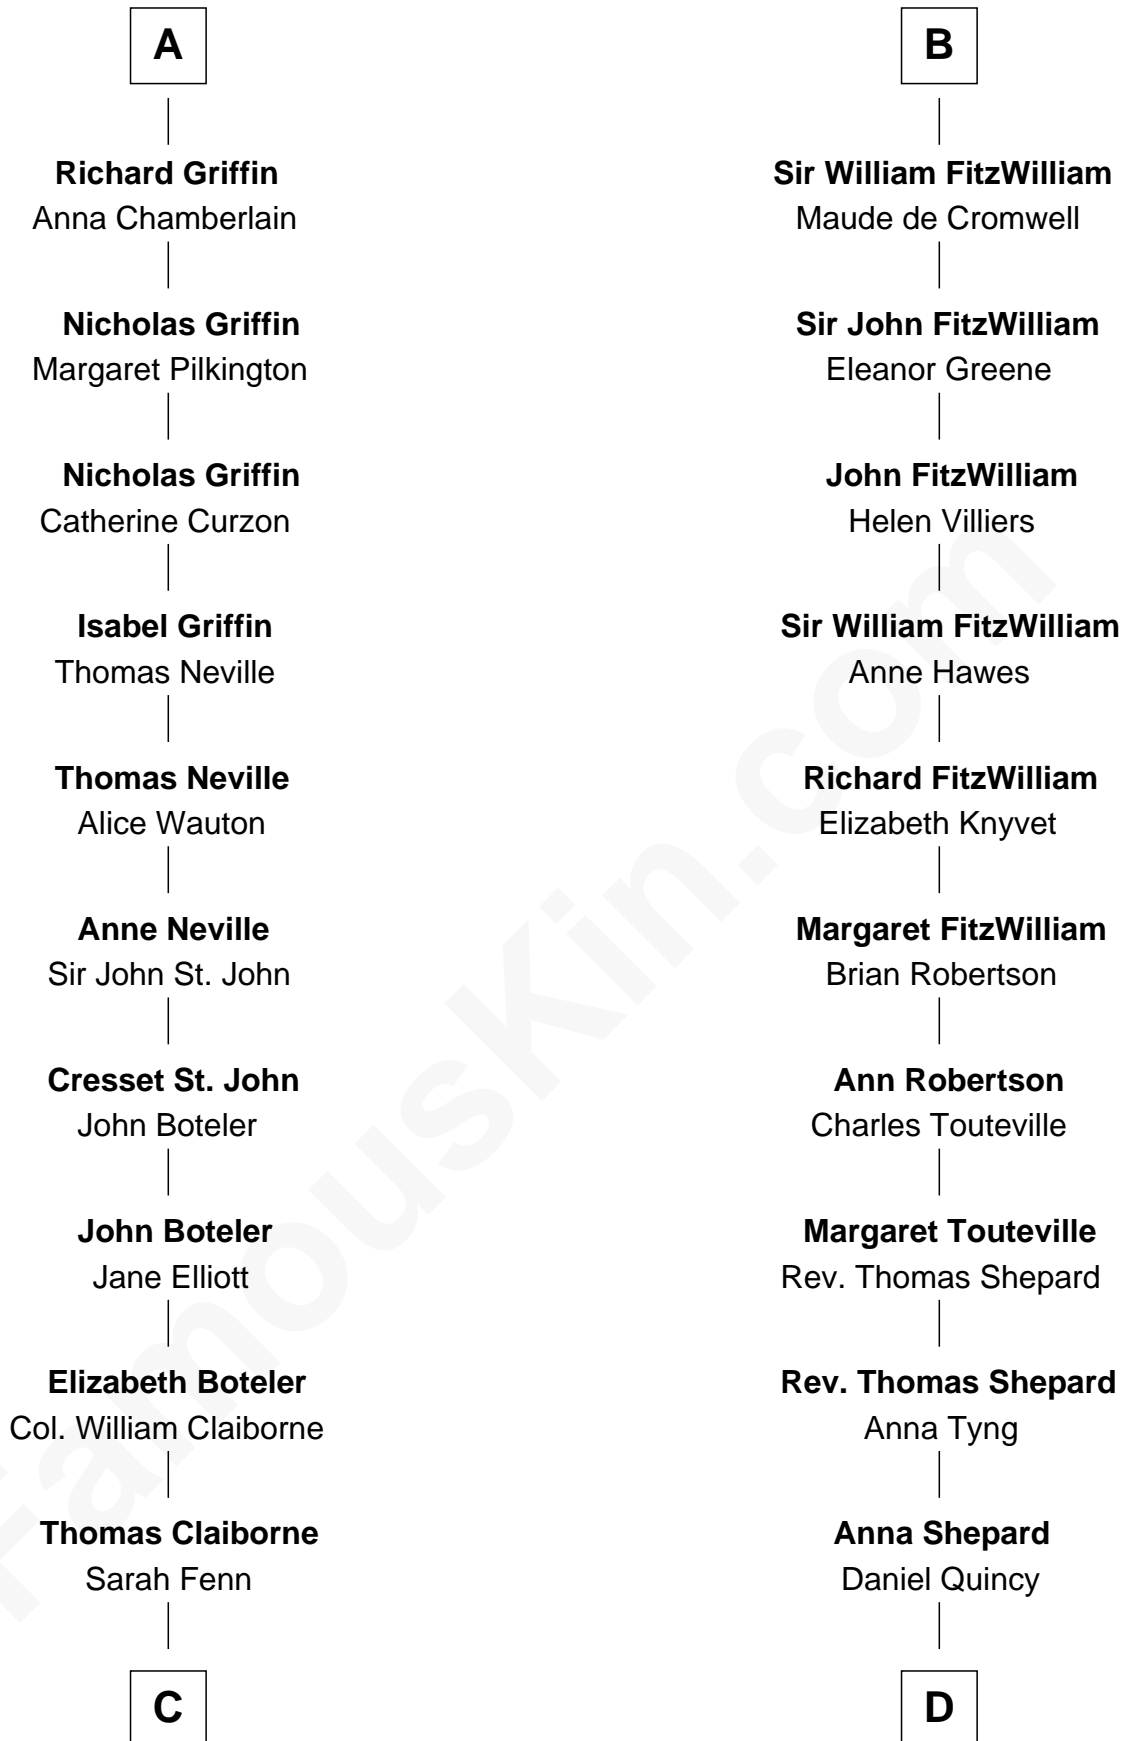

FamousKin.com Relationship Chart of

William C. C. Claiborne

1st Governor of Louisiana

19th cousin 1 time removed of

Abigail (Smith) Adams

First Lady of President John Adams

Sir Ralph de Tony

Margaret Beaumont

C

Thomas Claiborne
Ann Fox

Nathaniel Claiborne
Jane Cole

William Claiborne
Mary Leigh

William C. C. Claiborne
1st Governor of Louisiana

D

Col John Quincy
Elizabeth Norton

Elizabeth Quincy
Rev. William Smith