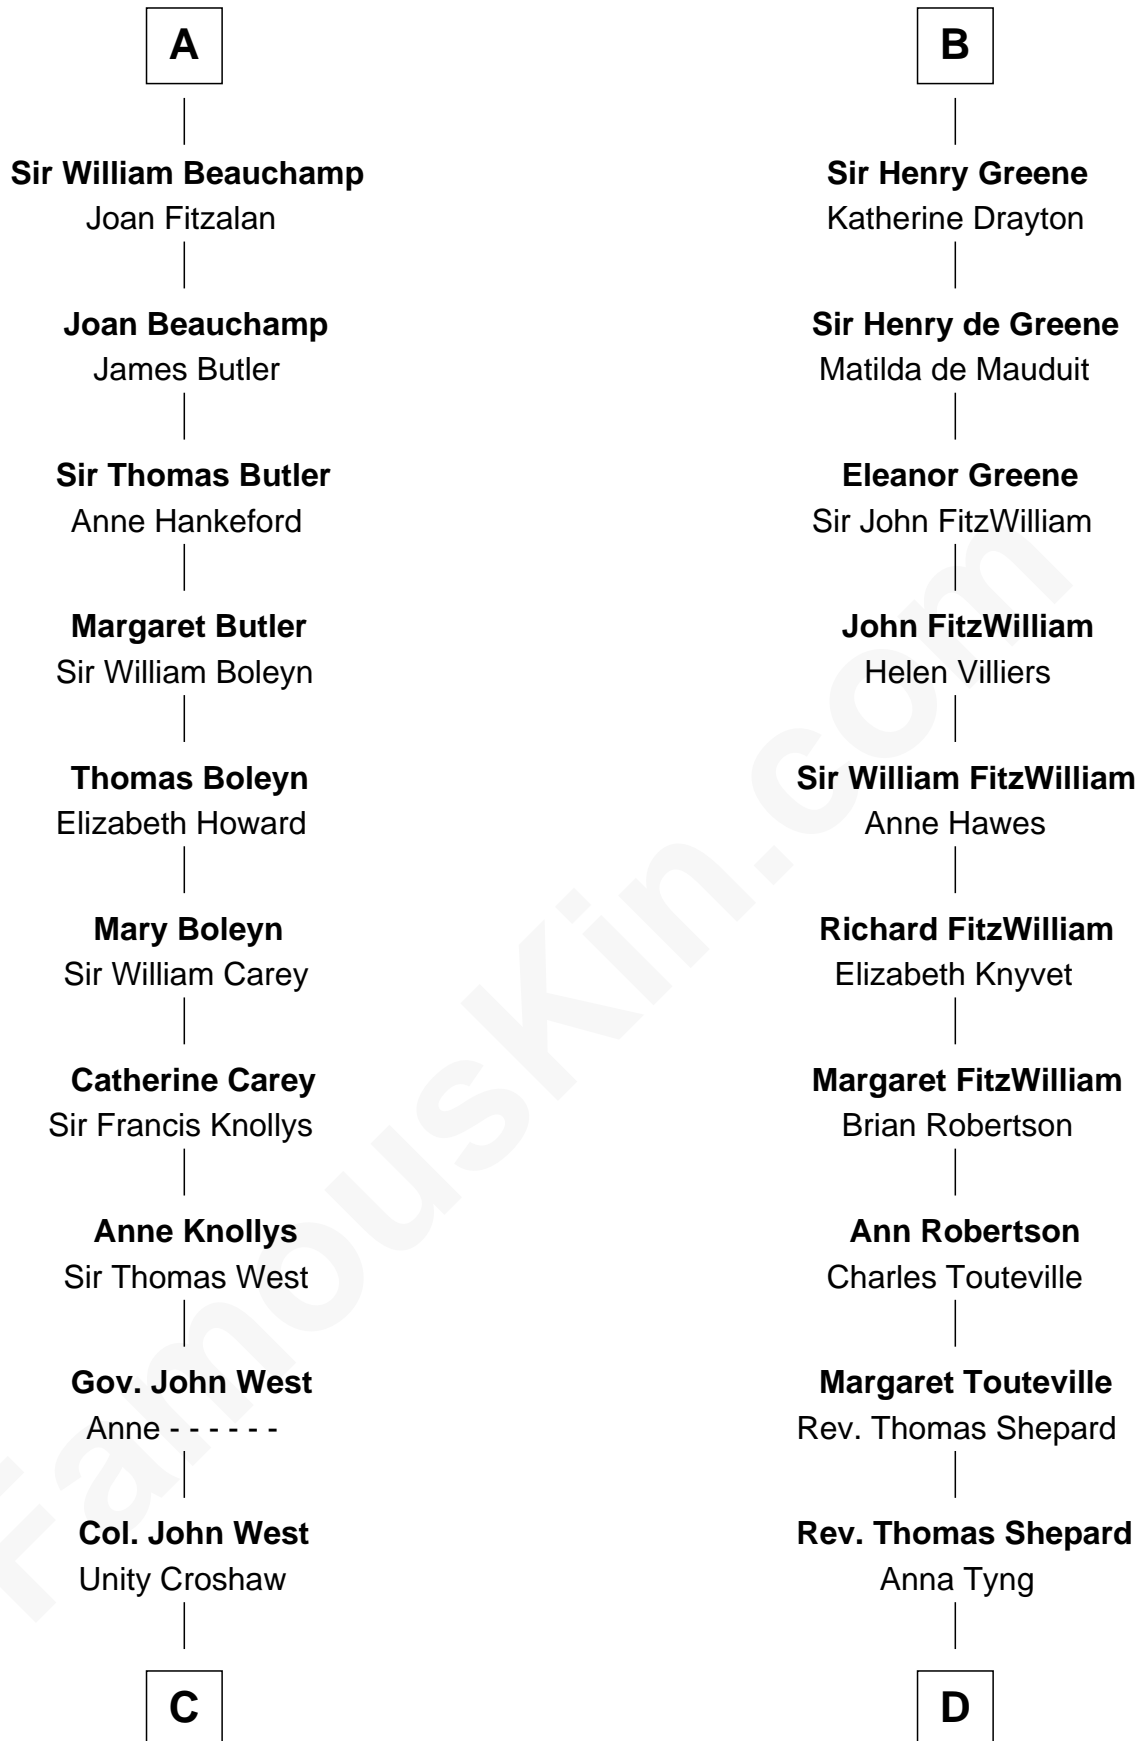

FamousKin.com Relationship Chart of

William C. C. Claiborne

1st Governor of Louisiana

20th cousin 1 time removed of

Abigail (Smith) Adams

First Lady of President John Adams

Gilbert Fitzrichard de Clare
Adeliza de Clermont-en-Beauvaisis

Isabel de Beaumont

Richard de Clare

Aoife MacMurrough

Isabel de Clare

Sir William Marshal

Eva Marshal

William de Braiose

Eve de Braiose

Sir William de Cantilupe

Milicent de Cantilupe

Eudo la Zouche

Lucy Zouche

Thomas de Greene

B

C

Ann West

Henry Fox

Ann Fox

Thomas Claiborne

Nathaniel Claiborne

Jane Cole

William Claiborne

Mary Leigh

William C. C. Claiborne