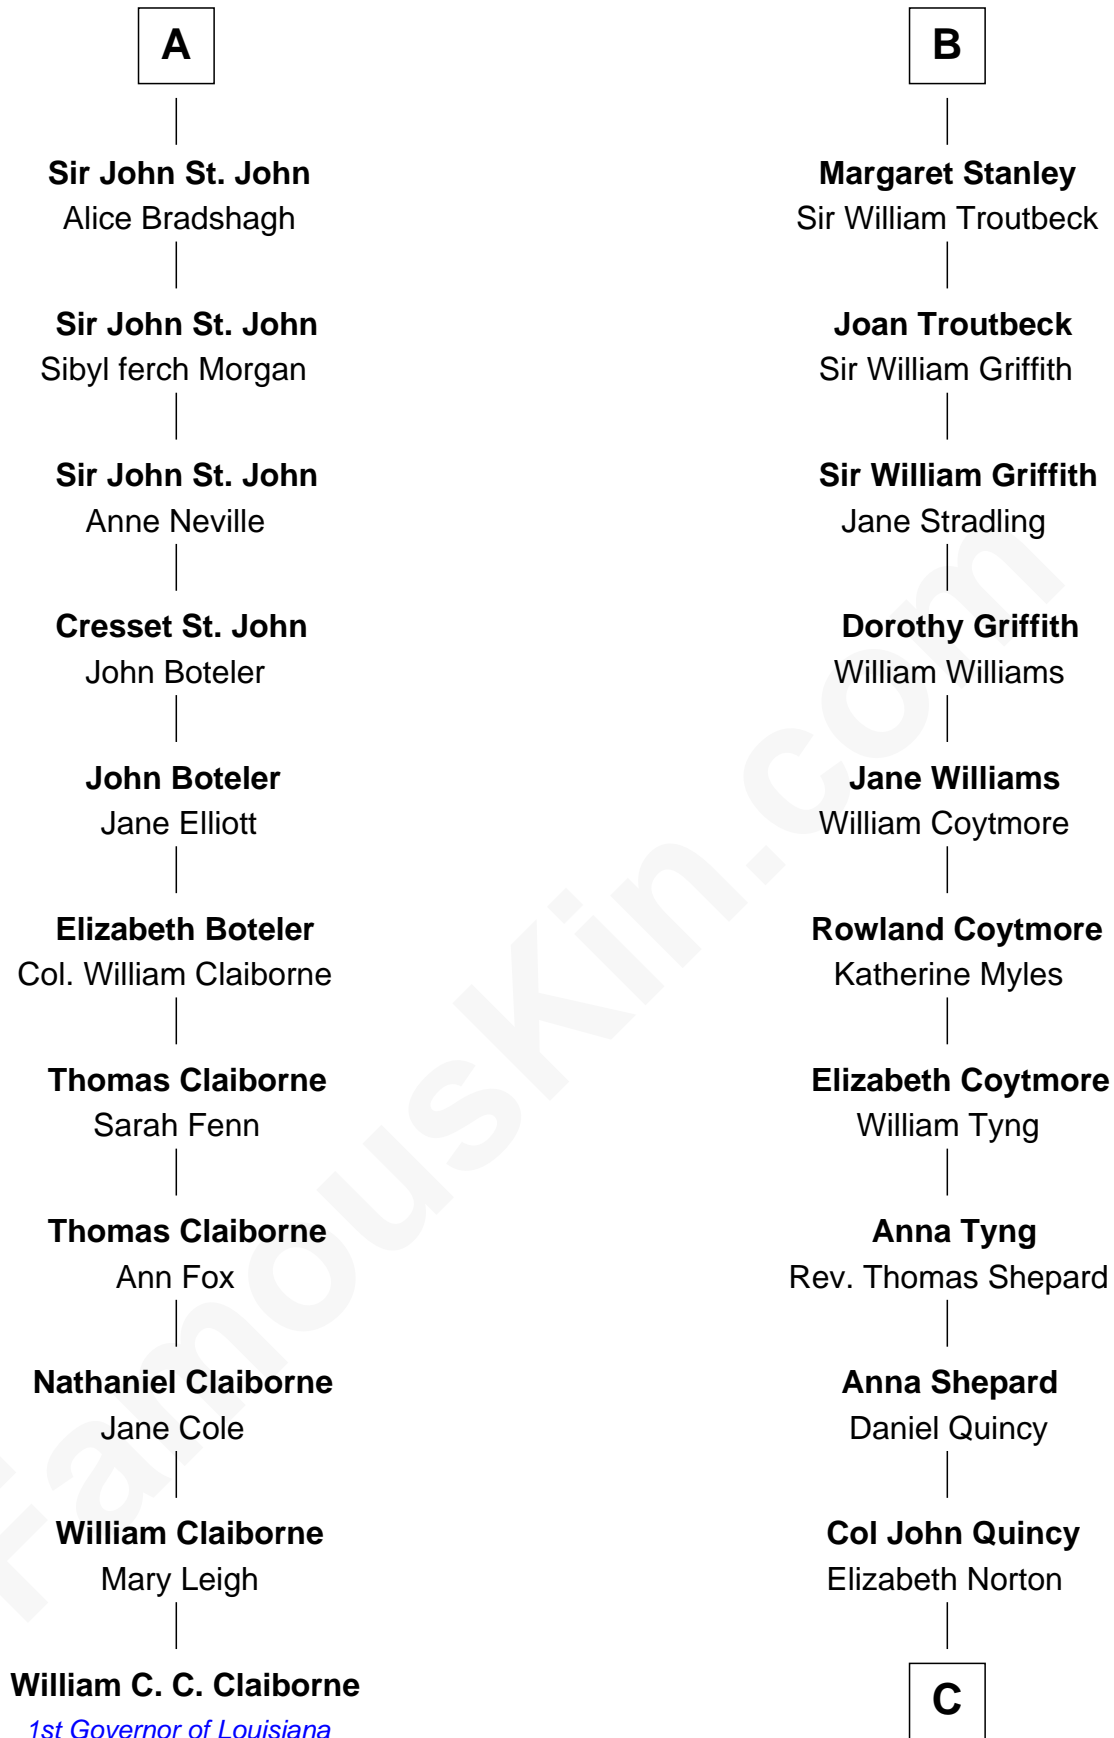

# FamousKin.com Relationship Chart of

**William C. C. Claiborne**

*1st Governor of Louisiana*

17th cousin 1 time removed of

**Abigail (Smith) Adams**

*First Lady of President John Adams*

C

**Elizabeth Quincy**  
Rev. William Smith

**Abigail (Smith) Adams**  
*First Lady of John Adams*

FamousKin.com