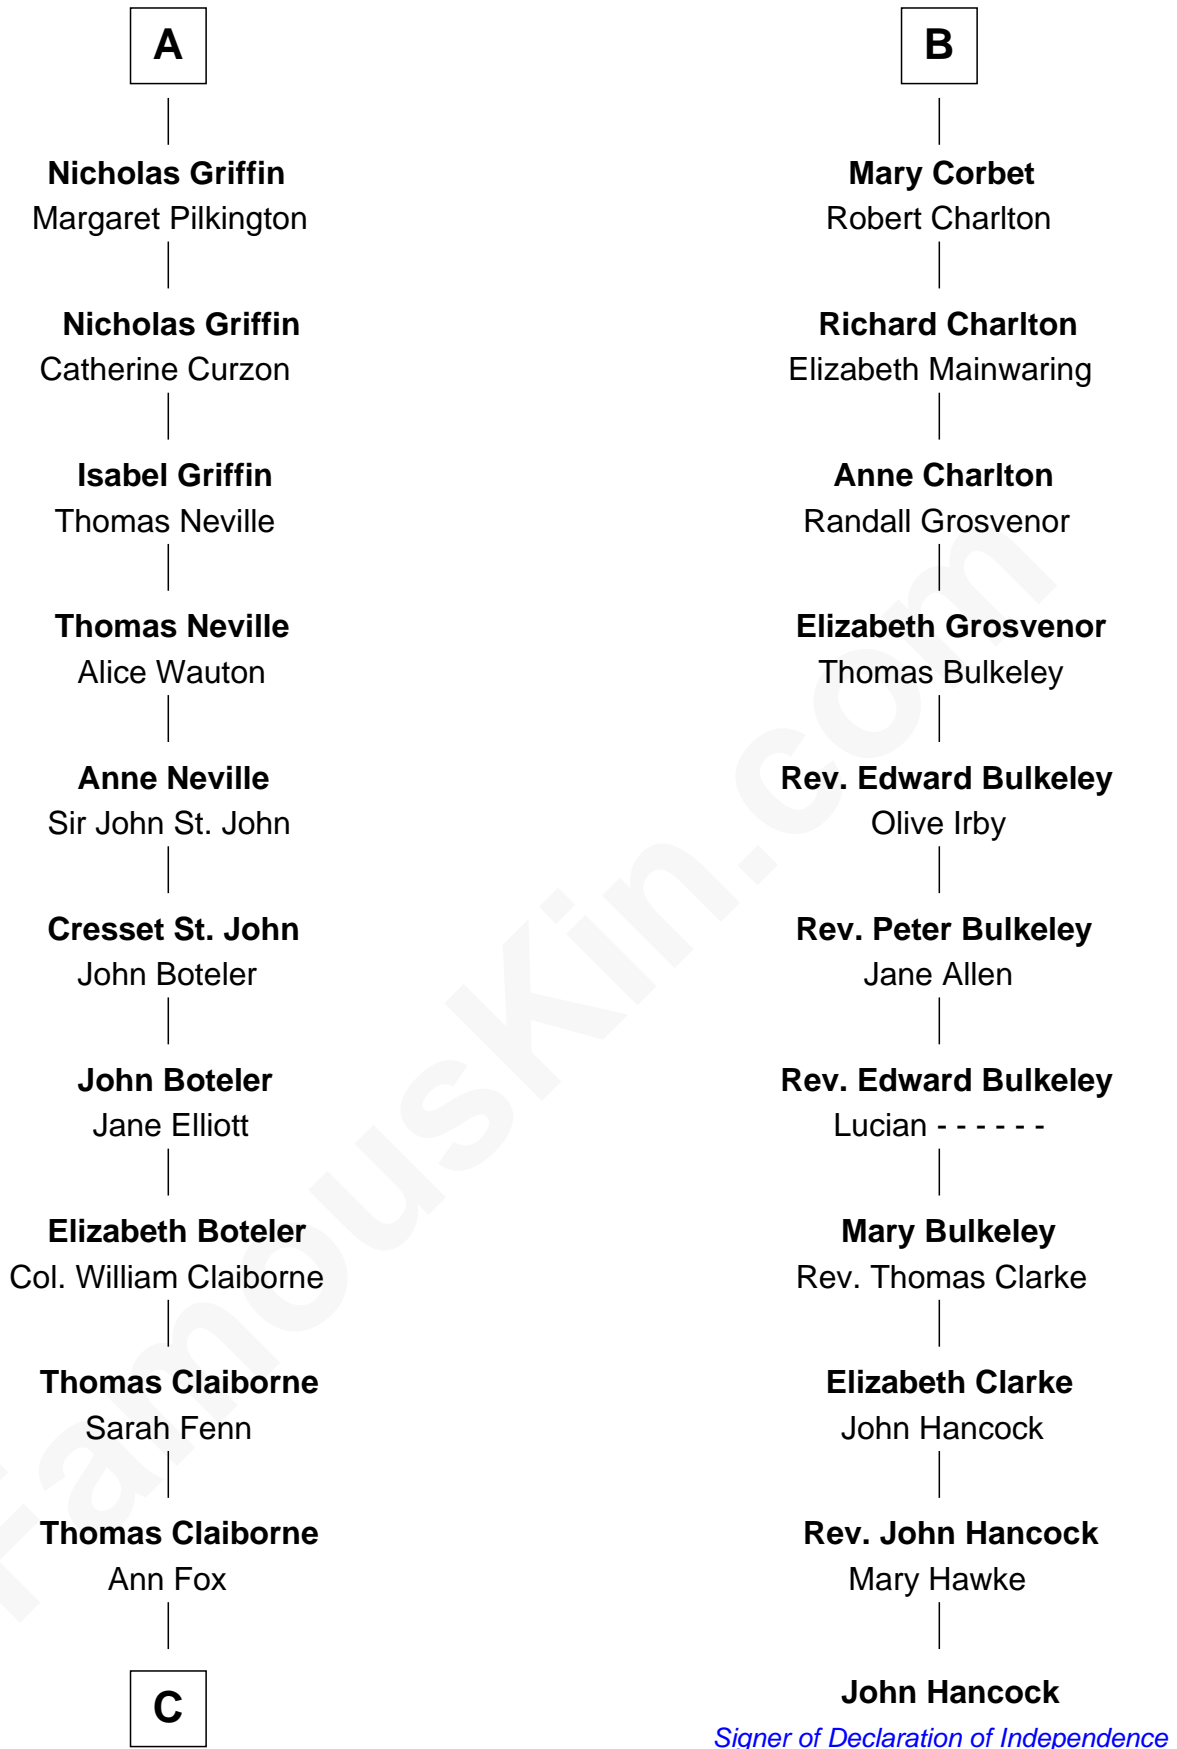

**FamousKin.com**  
**Relationship Chart of**  
**William C. C. Claiborne**  
*1st Governor of Louisiana*

17th cousin 2 times removed of

**John Hancock**  
*Signer of the Declaration of Independence*

**C**

—  
**Nathaniel Claiborne**

Jane Cole

—  
**William Claiborne**

Mary Leigh

—  
**William C. C. Claiborne**

*1st Governor of Louisiana*

FamousKin.com