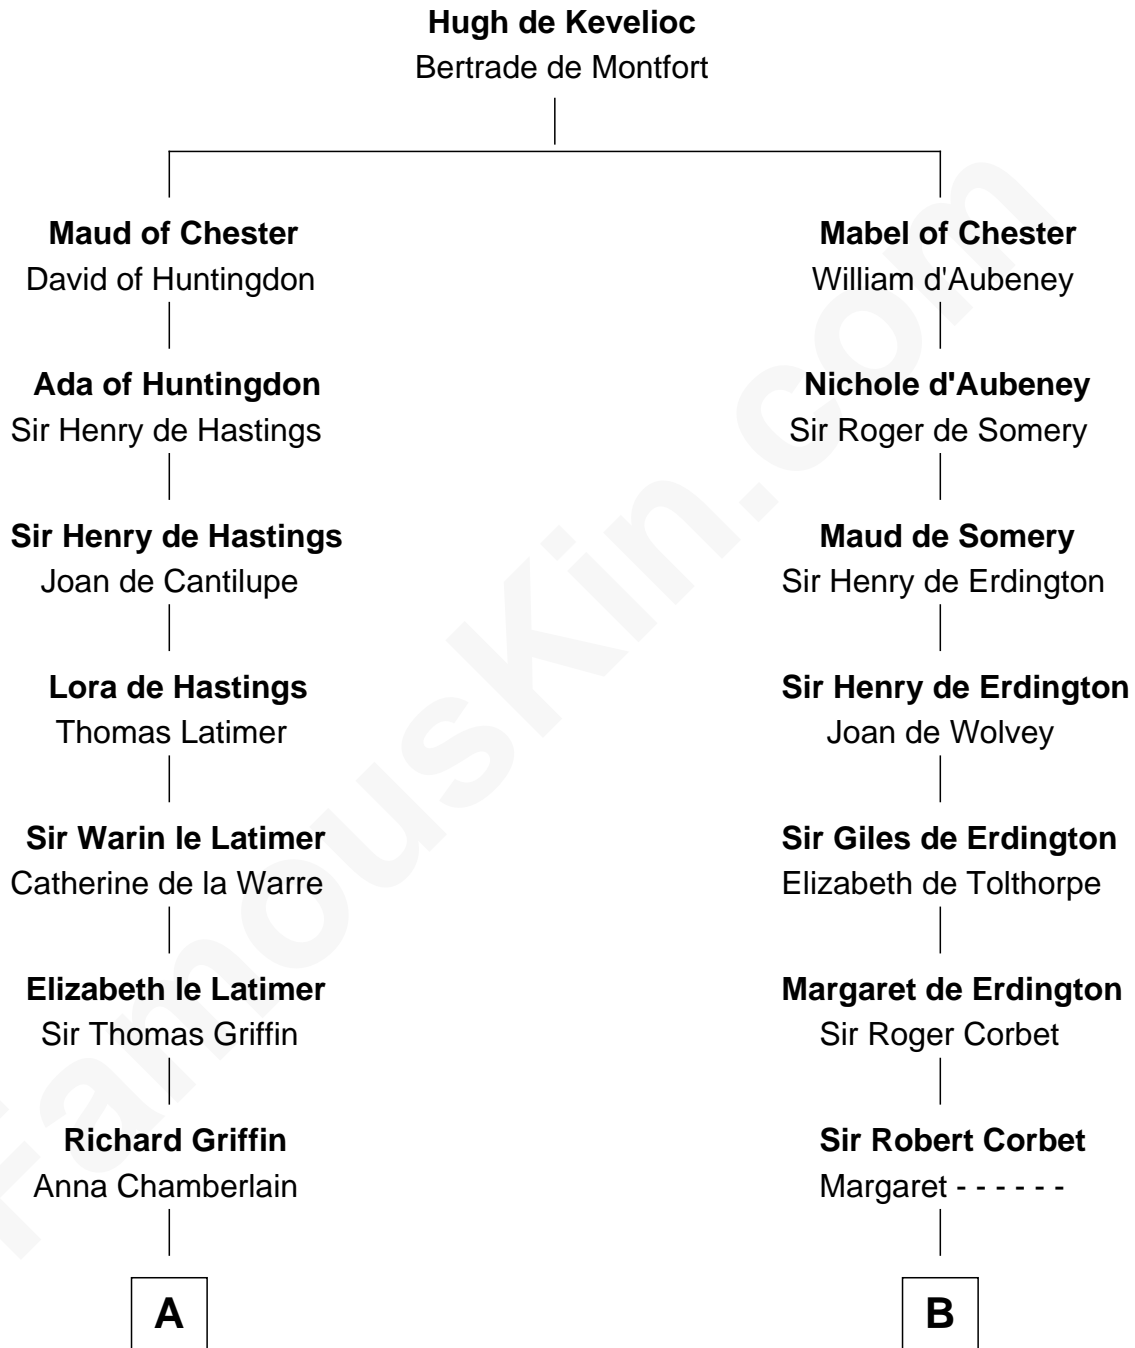

**FamousKin.com**  
**Relationship Chart of**  
**William C. C. Claiborne**  
*1st Governor of Louisiana*

17th cousin 2 times removed of

**John Hancock**  
*Signer of the Declaration of Independence*

**C**

—  
**Nathaniel Claiborne**

Jane Cole

—  
**William Claiborne**

Mary Leigh

—  
**William C. C. Claiborne**

*1st Governor of Louisiana*

FamousKin.com