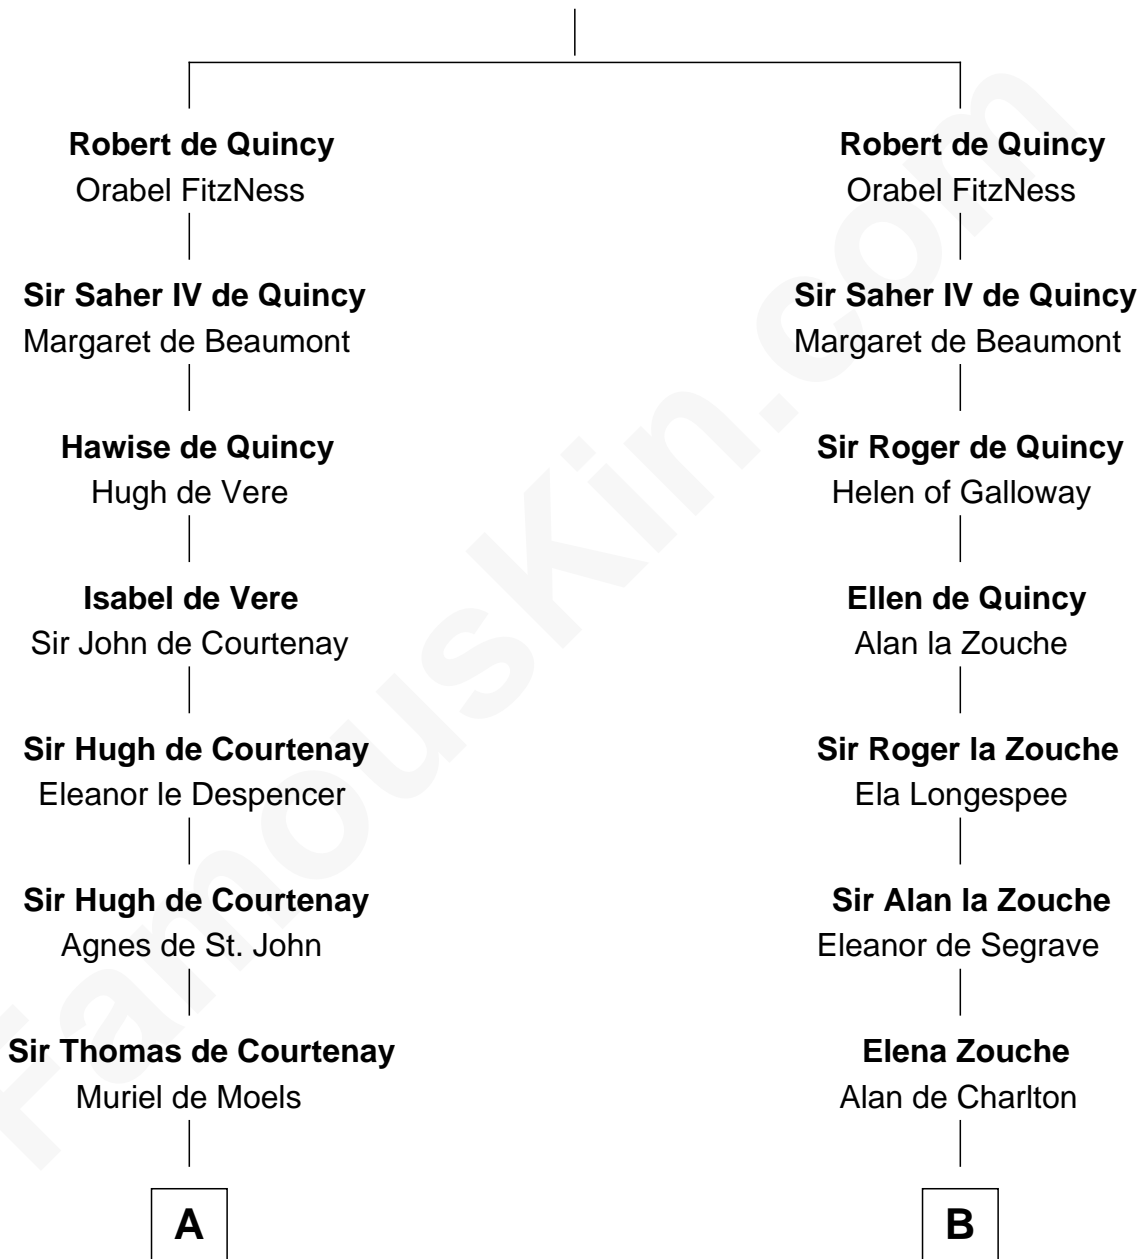

FamousKin.com Relationship Chart of

William C. C. Claiborne

1st Governor of Louisiana

21st cousin of

John Hancock

Signer of the Declaration of Independence

Saher I de Quincy

Maud de St. Liz

C

Ann West
Henry Fox

Ann Fox
Thomas Claiborne

Nathaniel Claiborne
Jane Cole

William Claiborne
Mary Leigh

William C. C. Claiborne
1st Governor of Louisiana

D

Rev. Edward Bulkeley
Lucian - - - - -