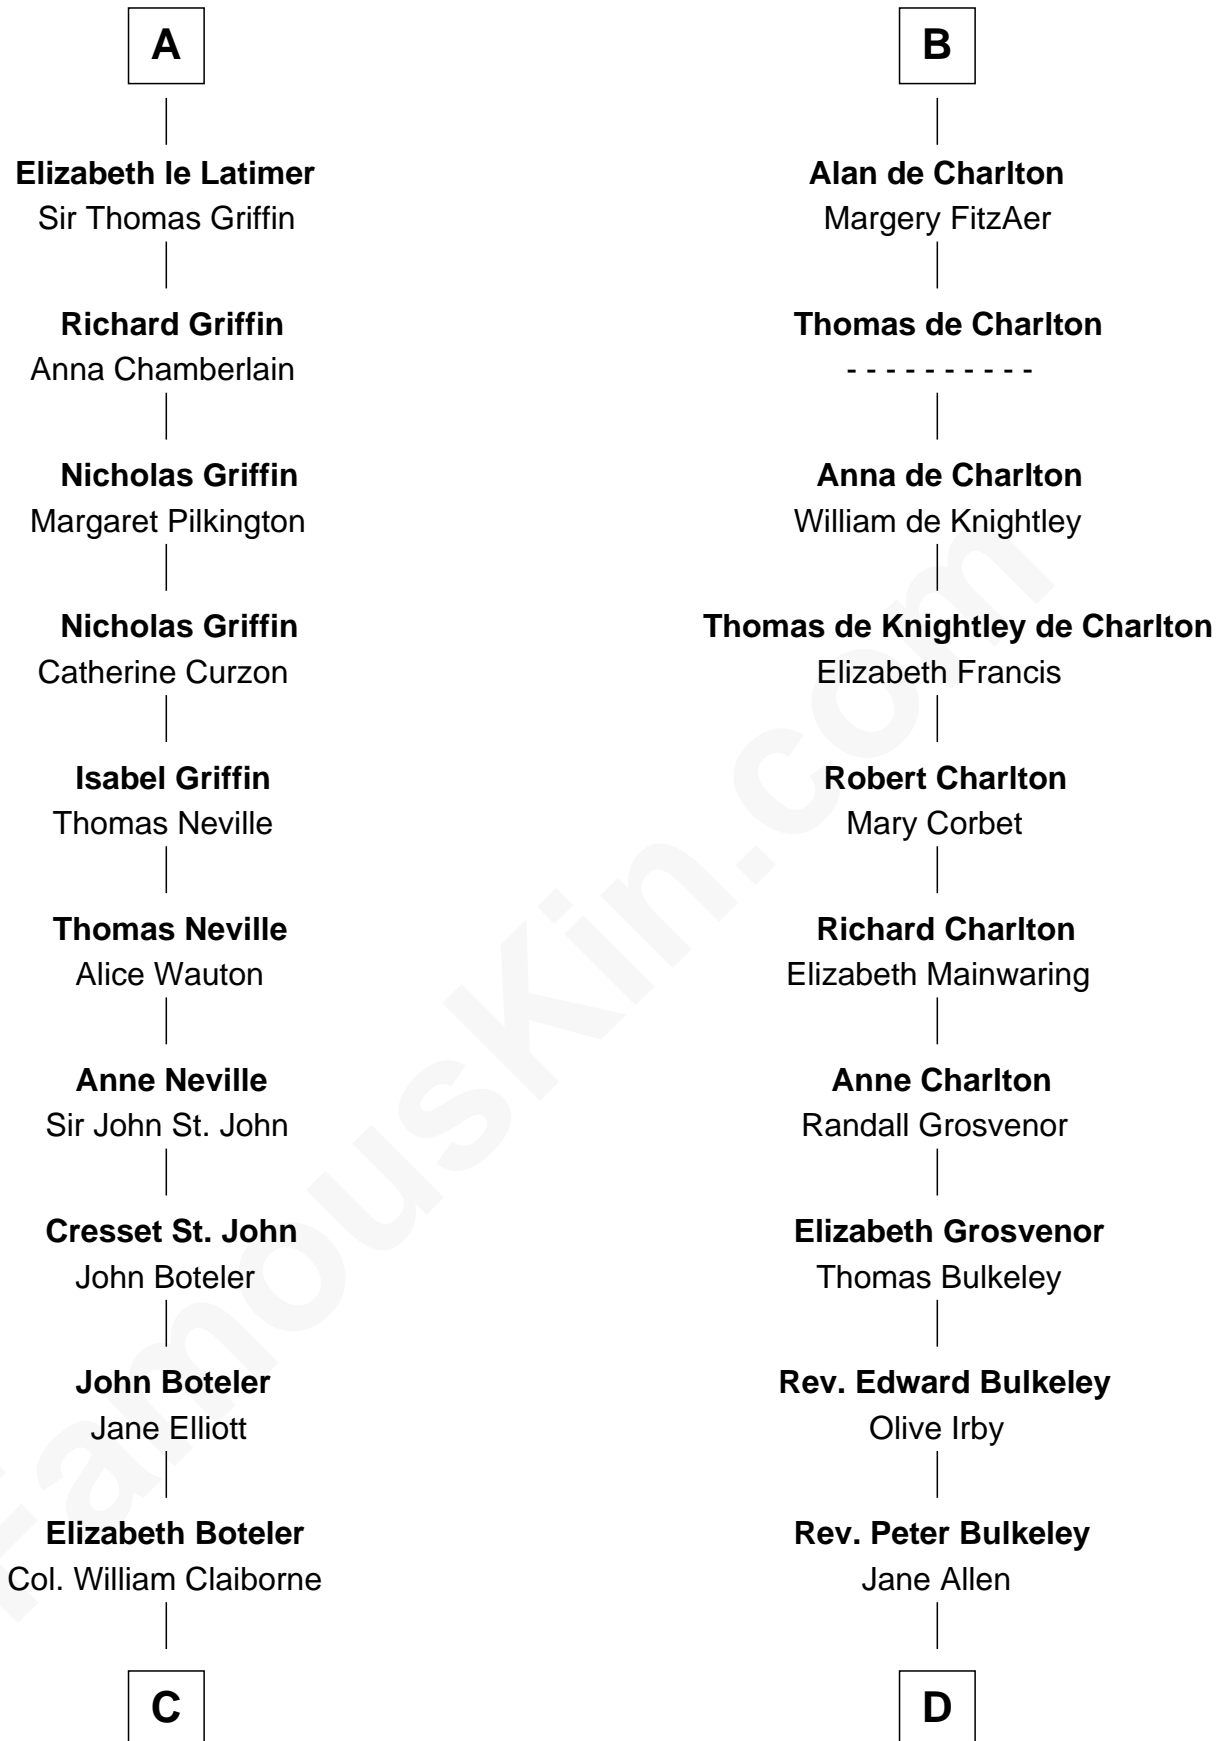

FamousKin.com
Relationship Chart of
William C. C. Claiborne
1st Governor of Louisiana

21st cousin of
John Hancock
Signer of the Declaration of Independence

C

Thomas Claiborne

Sarah Fenn

Thomas Claiborne

Ann Fox

Lucian - - - - -

Mary Bulkeley

Rev. Thomas Clarke

Elizabeth Clarke

John Hancock

Rev. John Hancock

Mary Hawke

John Hancock