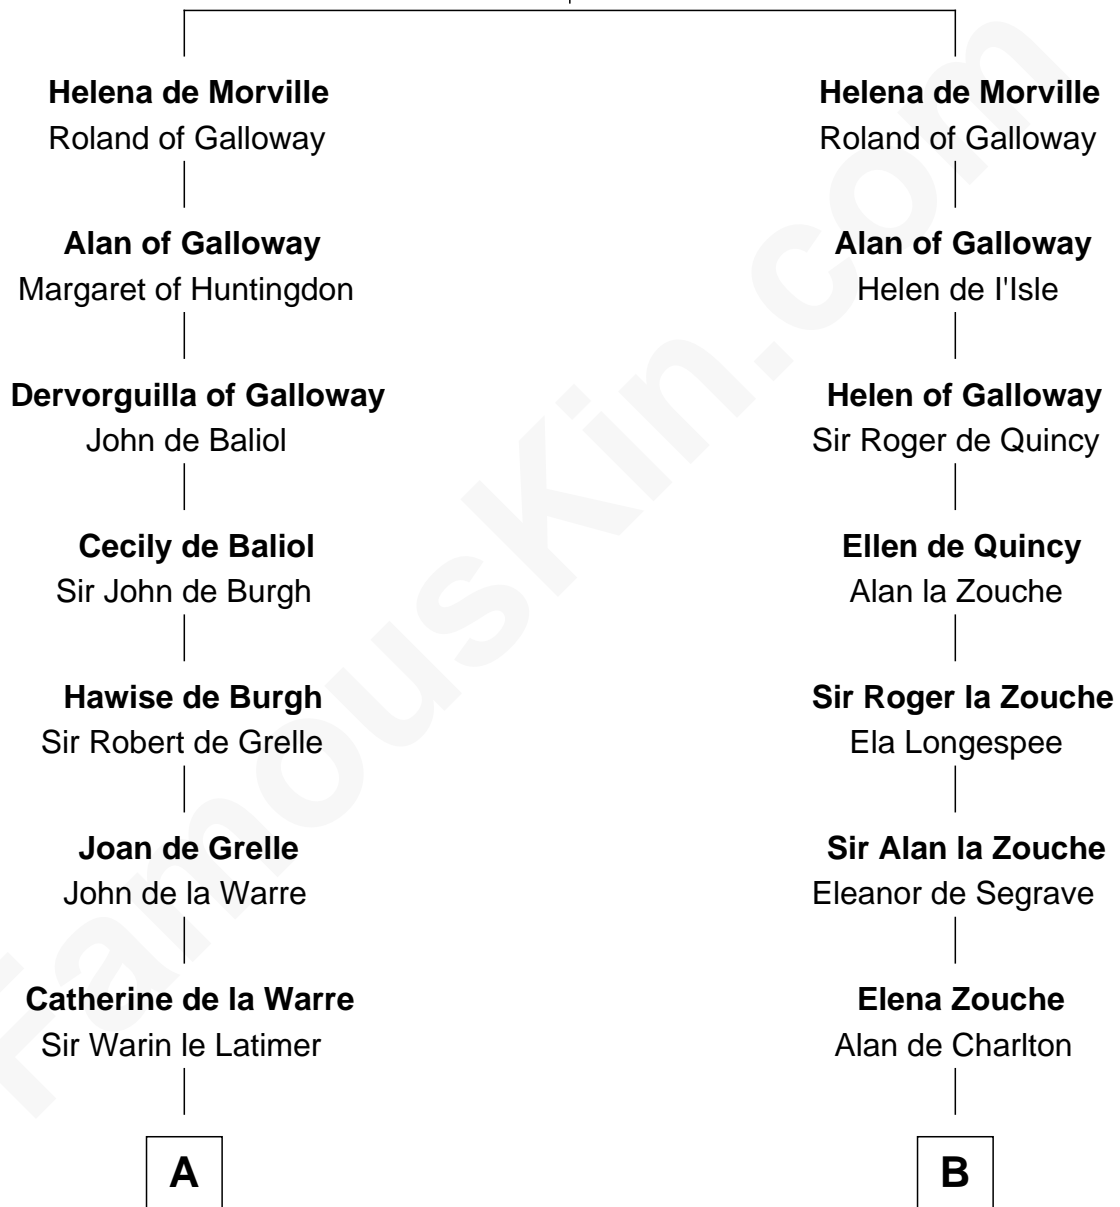

FamousKin.com Relationship Chart of

William C. C. Claiborne

1st Governor of Louisiana

21st cousin of

John Hancock

Signer of the Declaration of Independence

Richard de Morville

Avice of Lancaster

C

Thomas Claiborne

Sarah Fenn

Thomas Claiborne

Ann Fox

Nathaniel Claiborne

Jane Cole

William Claiborne