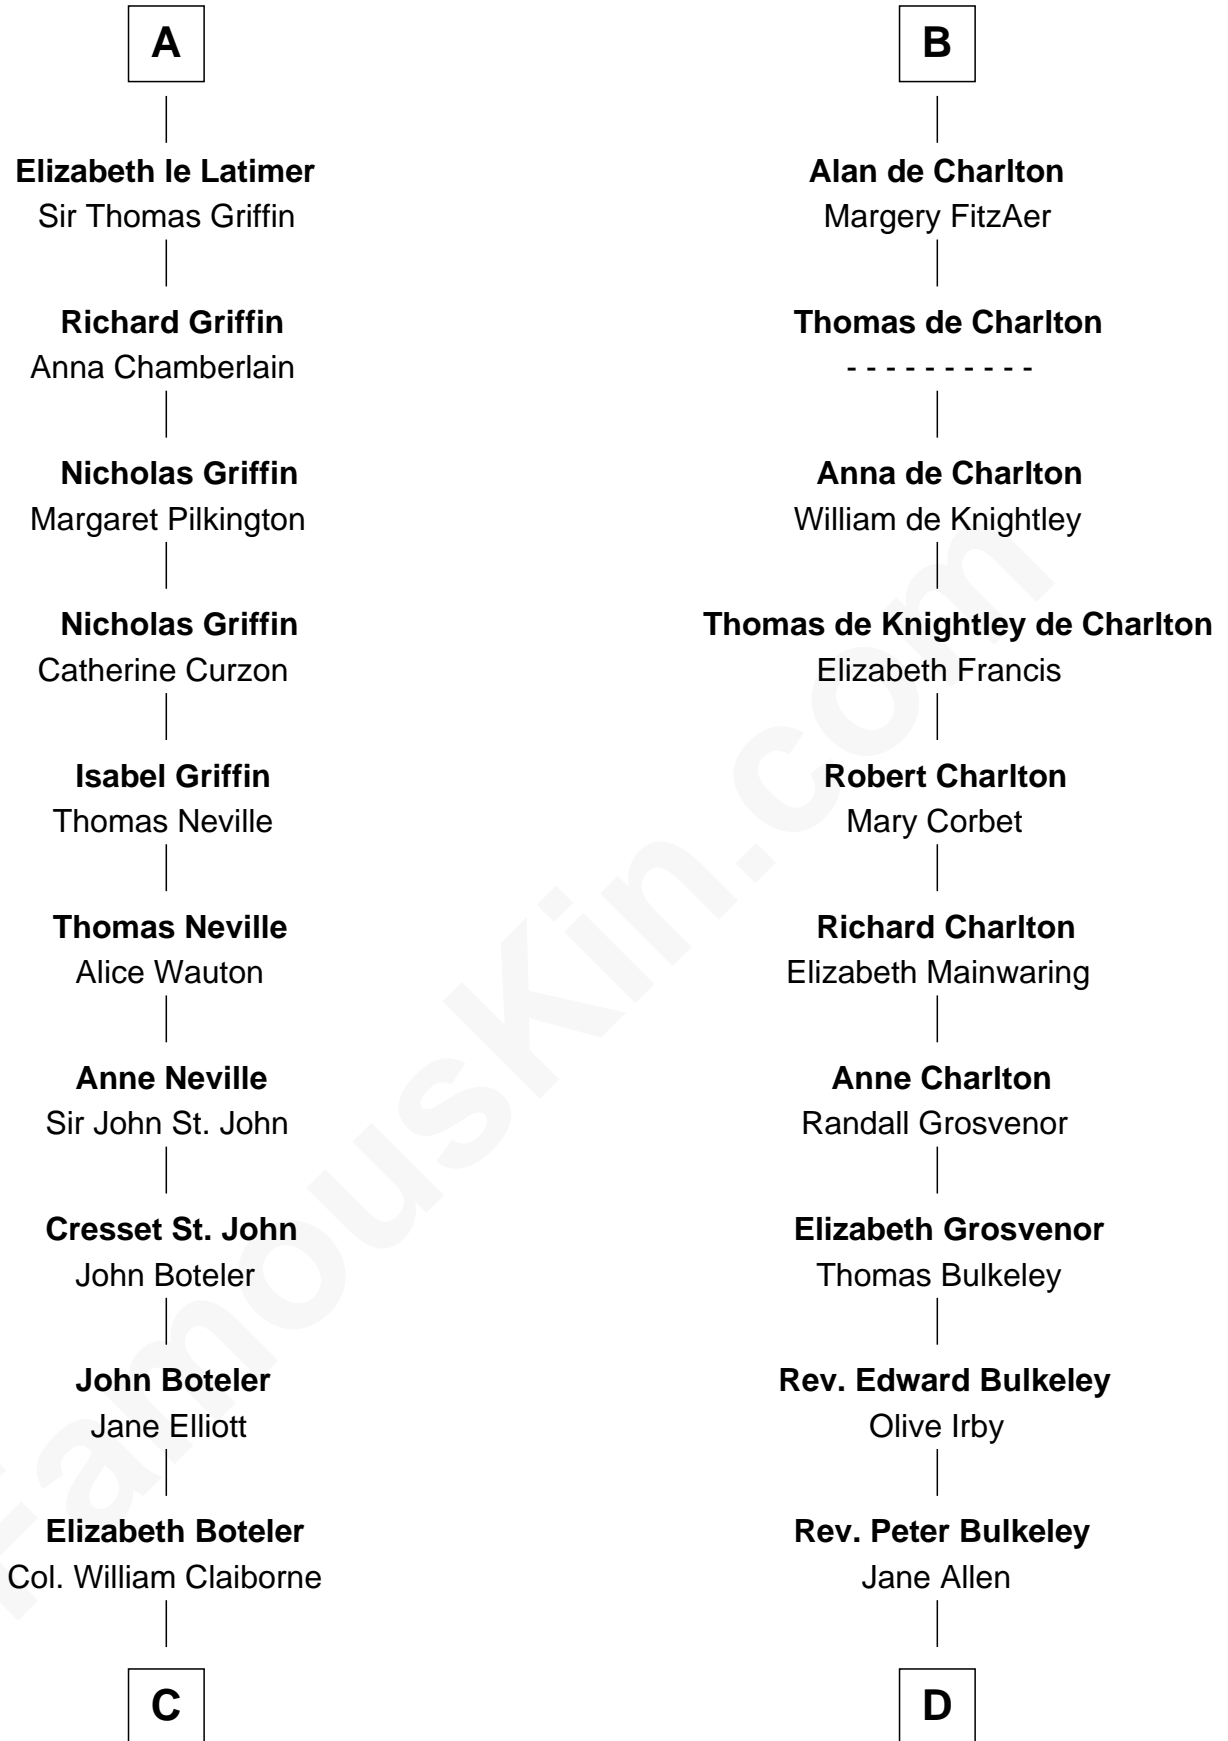

FamousKin.com Relationship Chart of

William C. C. Claiborne

1st Governor of Louisiana

21st cousin of

John Hancock

Signer of the Declaration of Independence

Richard de Morville

Avice of Lancaster

C

Thomas Claiborne

Sarah Fenn

Thomas Claiborne

Ann Fox

Nathaniel Claiborne

Jane Cole

William Claiborne