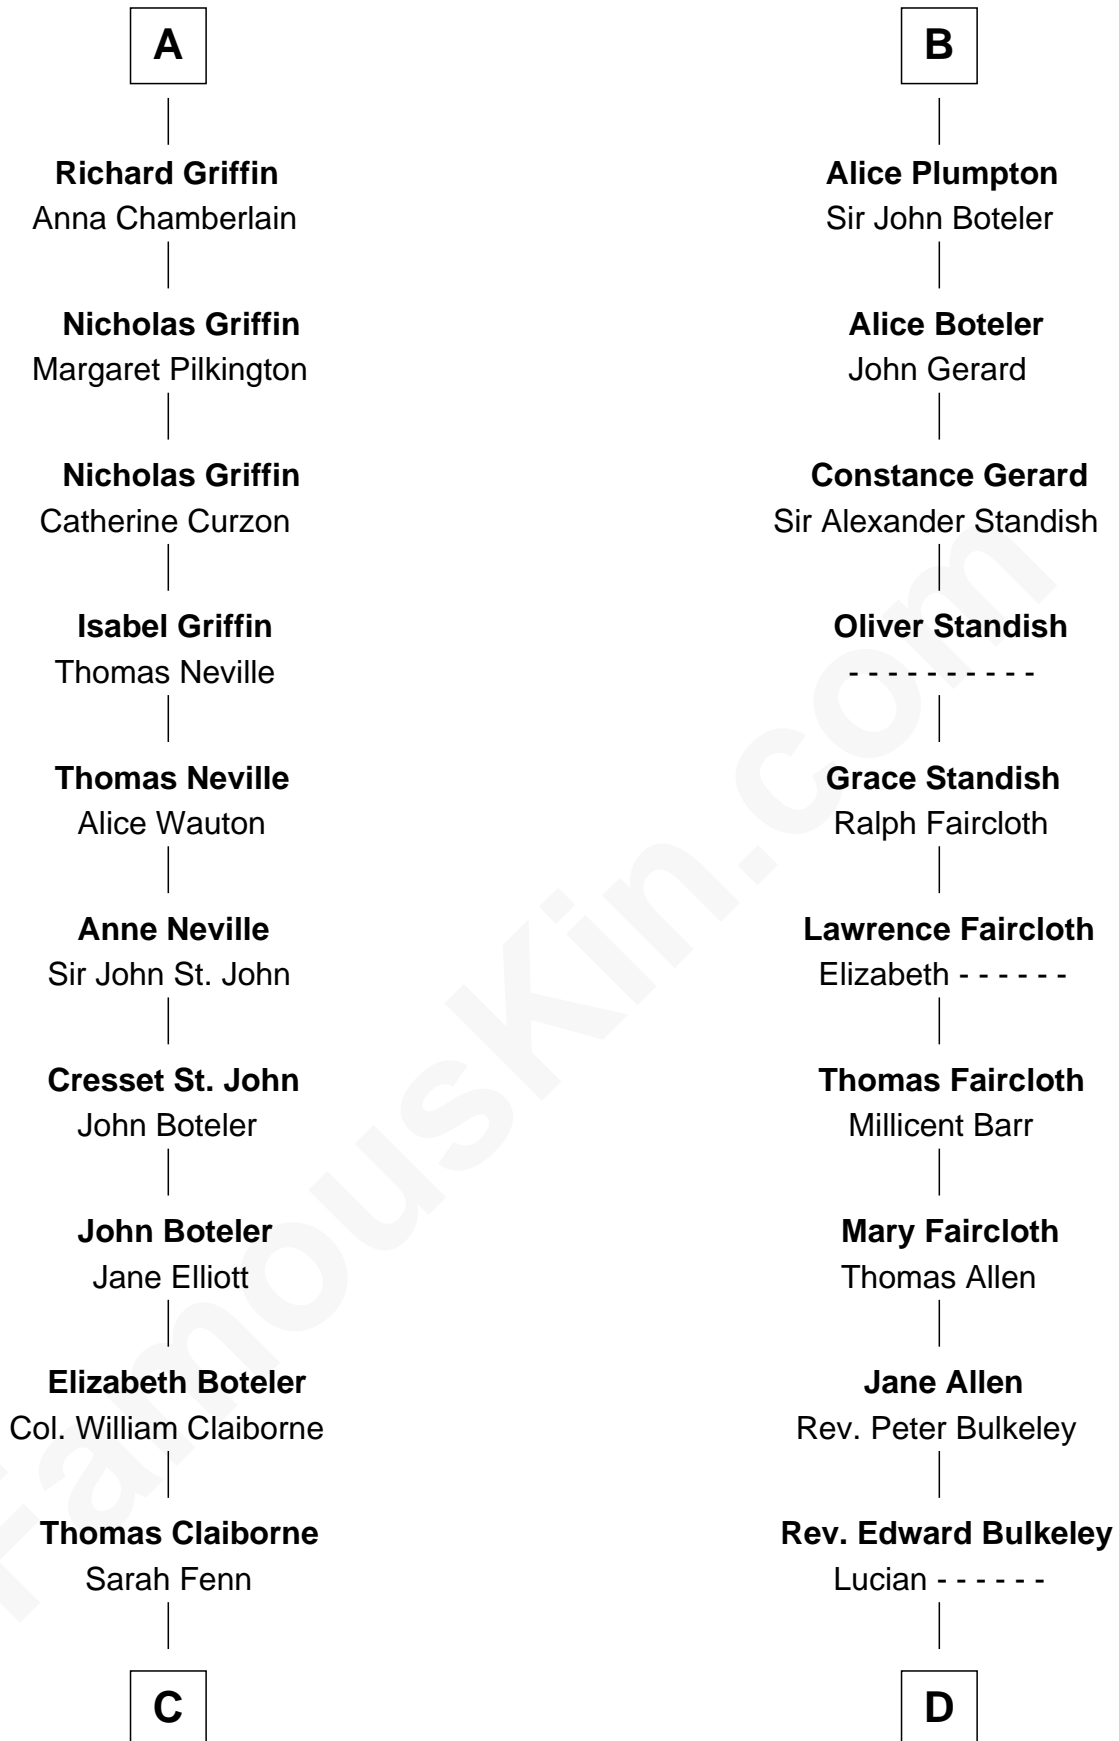

# FamousKin.com Relationship Chart of

**William C. C. Claiborne**

*1st Governor of Louisiana*

20th cousin of

**John Hancock**

*Signer of the Declaration of Independence*

**C**

**Thomas Claiborne**

Ann Fox

**Nathaniel Claiborne**

Jane Cole

**William Claiborne**

Mary Leigh

**William C. C. Claiborne**

*1st Governor of Louisiana*

**D**

**Mary Bulkeley**

Rev. Thomas Clarke

**Elizabeth Clarke**

John Hancock

**Rev. John Hancock**

Mary Hawke

**John Hancock**

*Signer of Declaration of Independence*