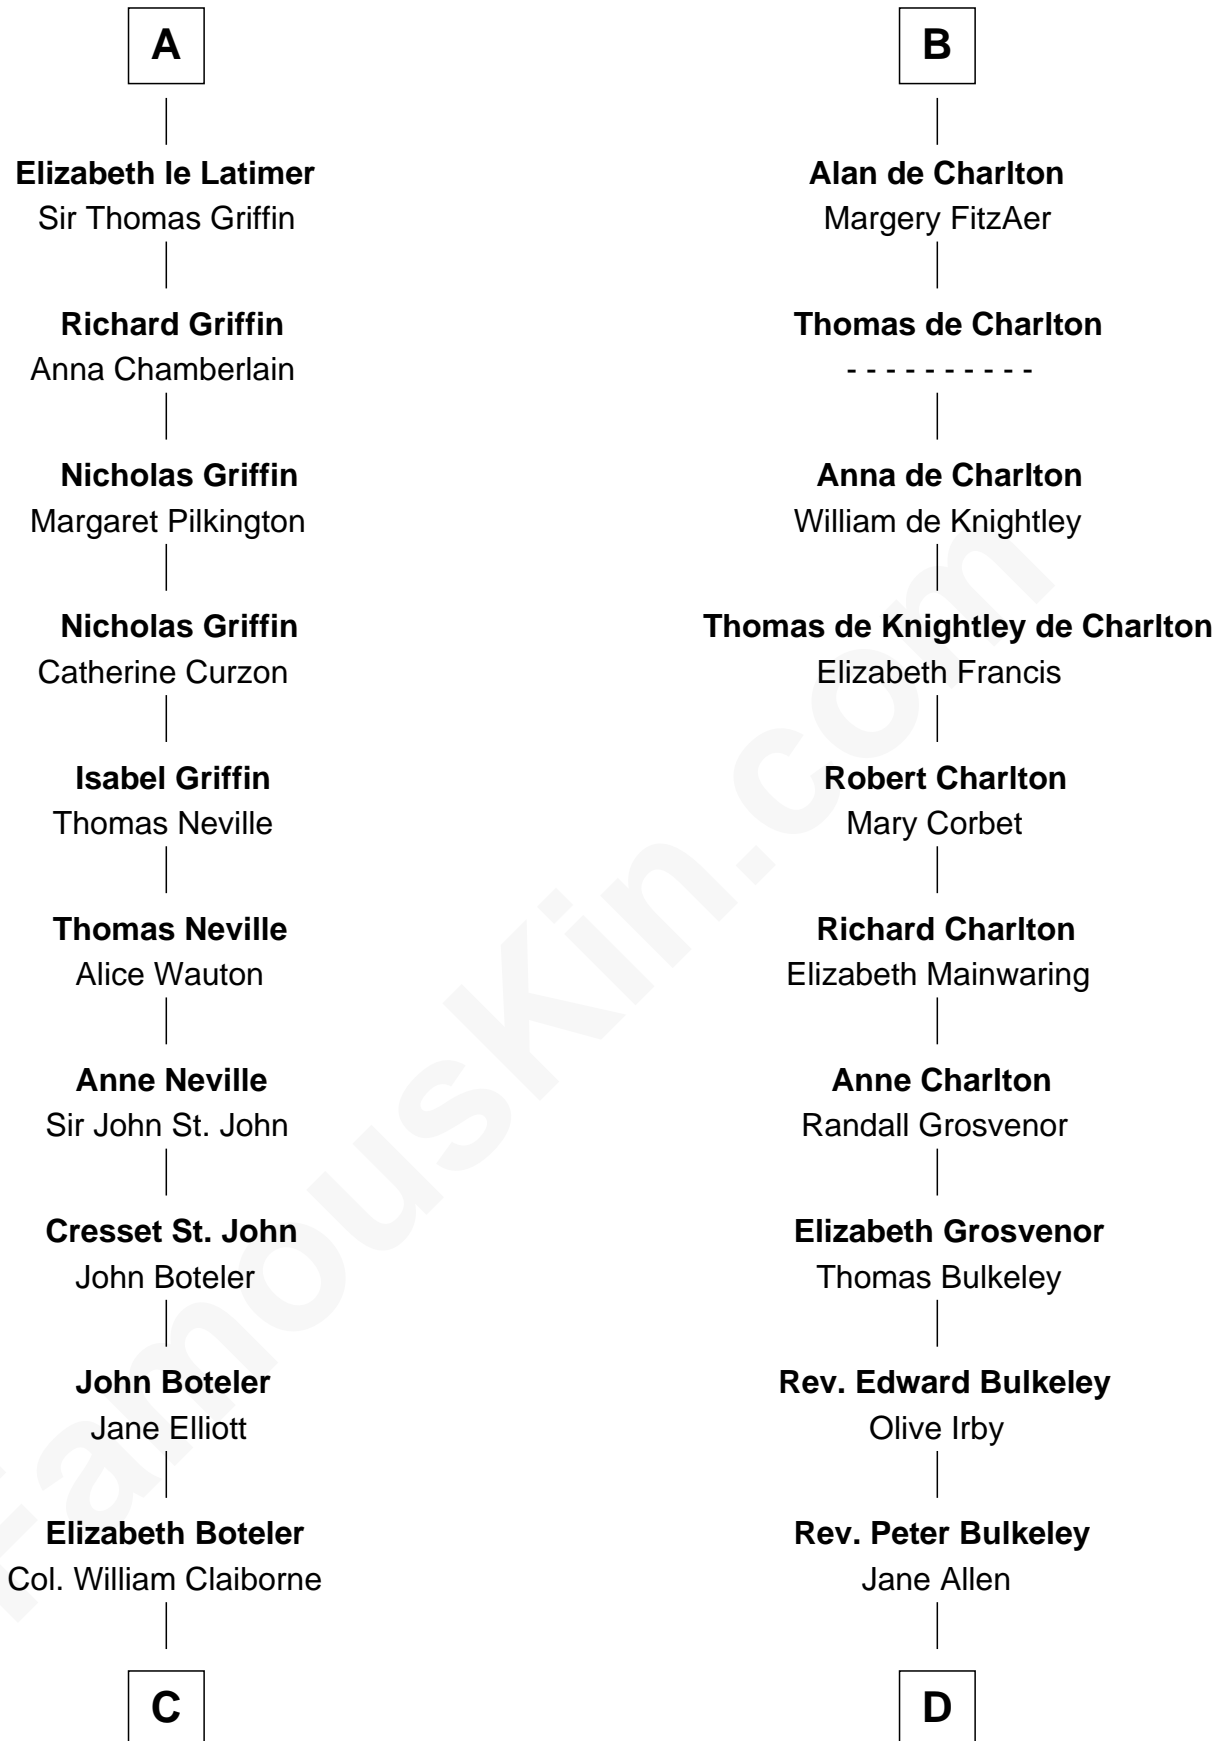

Sir Ralph de Tony

Margaret Beaumont

Ida de Tony

Sir Roger le Bigod

Margaret le Bigod

Sir William de Hastings

Sir Henry de Hastings

Ada of Huntingdon

Margaret Beaumont

Ida de Tony

Henry II, King of England

Sir William Longespee

Ela of Salisbury

Stephen Longespee

Emmeline de Ridelisford

Ela Longespee

Sir Roger la Zouche

Sir Alan la Zouche

Eleanor de Segrave

Elena Zouche

Alan de Charlton

B

C

Thomas Claiborne

Sarah Fenn

Thomas Claiborne

Ann Fox

Nathaniel Claiborne

Jane Cole

William Claiborne

Mary Leigh

William C. C. Claiborne