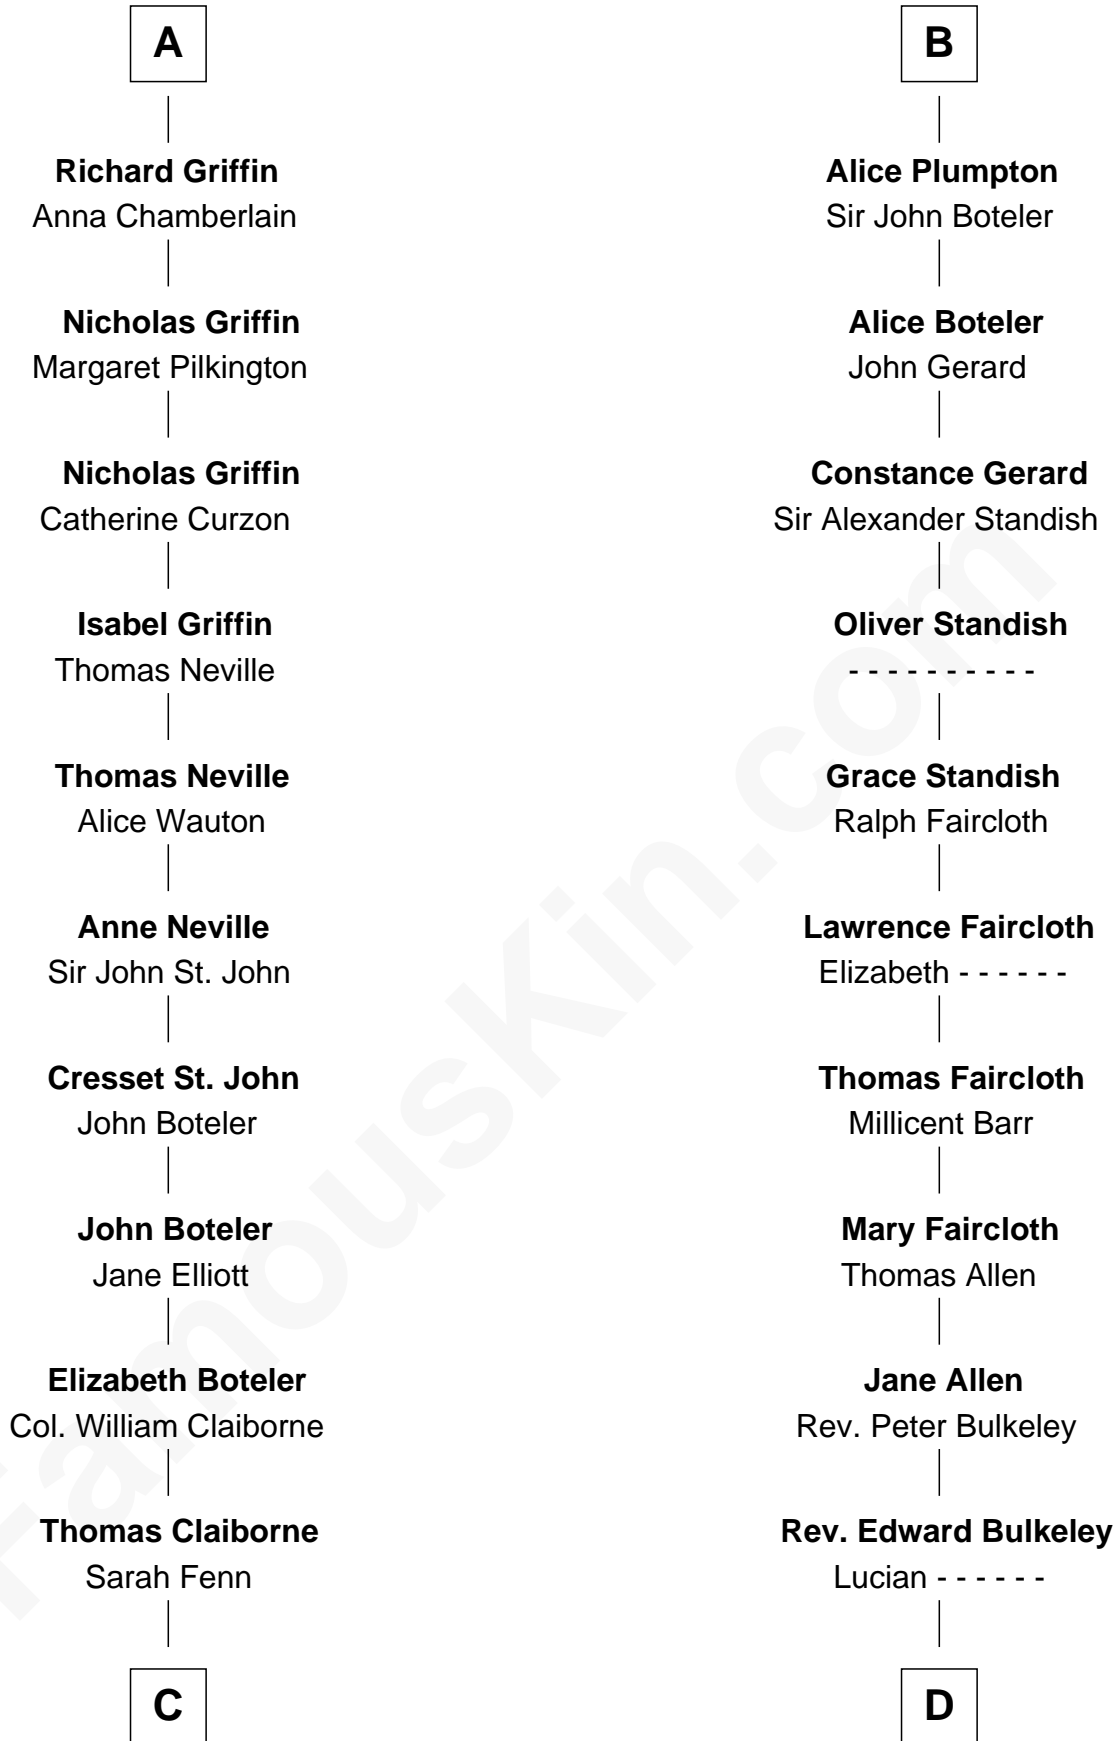

# FamousKin.com Relationship Chart of

**William C. C. Claiborne**

*1st Governor of Louisiana*

20th cousin of

**John Hancock**

*Signer of the Declaration of Independence*

**David I, King of Scotland**

Maud of Northumberland

**C**

**Thomas Claiborne**

Ann Fox

**Nathaniel Claiborne**

Jane Cole

**William Claiborne**

Mary Leigh

**William C. C. Claiborne**

*1st Governor of Louisiana*

**D**

**Mary Bulkeley**

Rev. Thomas Clarke

**Elizabeth Clarke**

John Hancock

**Rev. John Hancock**

Mary Hawke