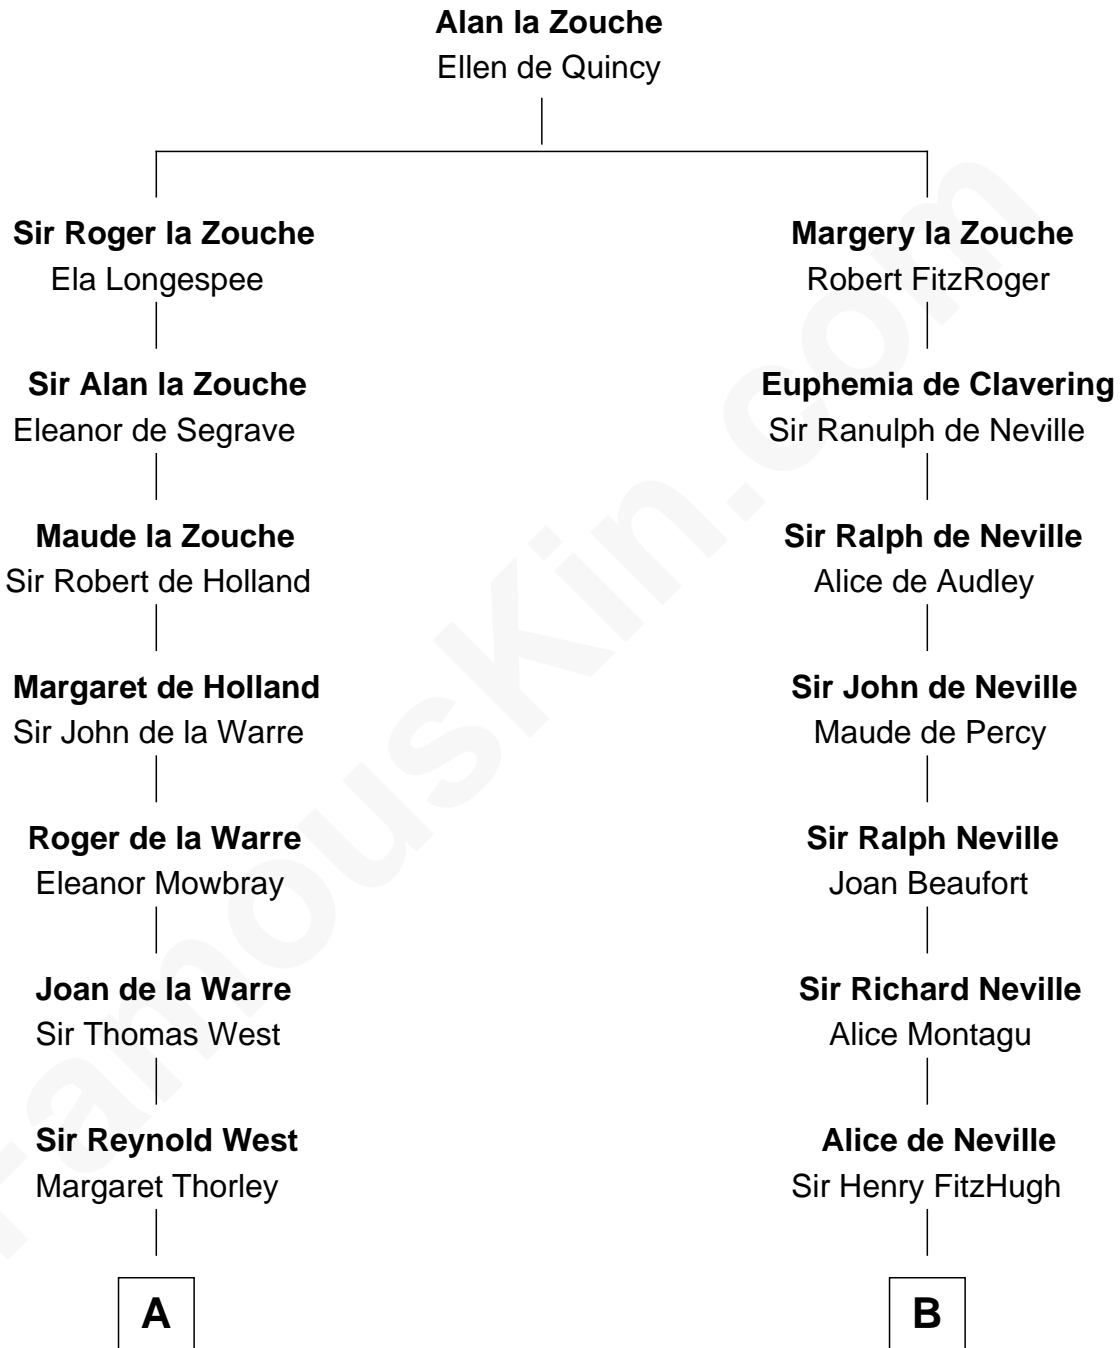

FamousKin.com
Relationship Chart of
William C. C. Claiborne
1st Governor of Louisiana

9th cousin 9 times removed of
Catherine Parr
6th Wife of King Henry VIII

C

—
William Claiborne

Mary Leigh

—
William C. C. Claiborne

1st Governor of Louisiana

FamousKin.com