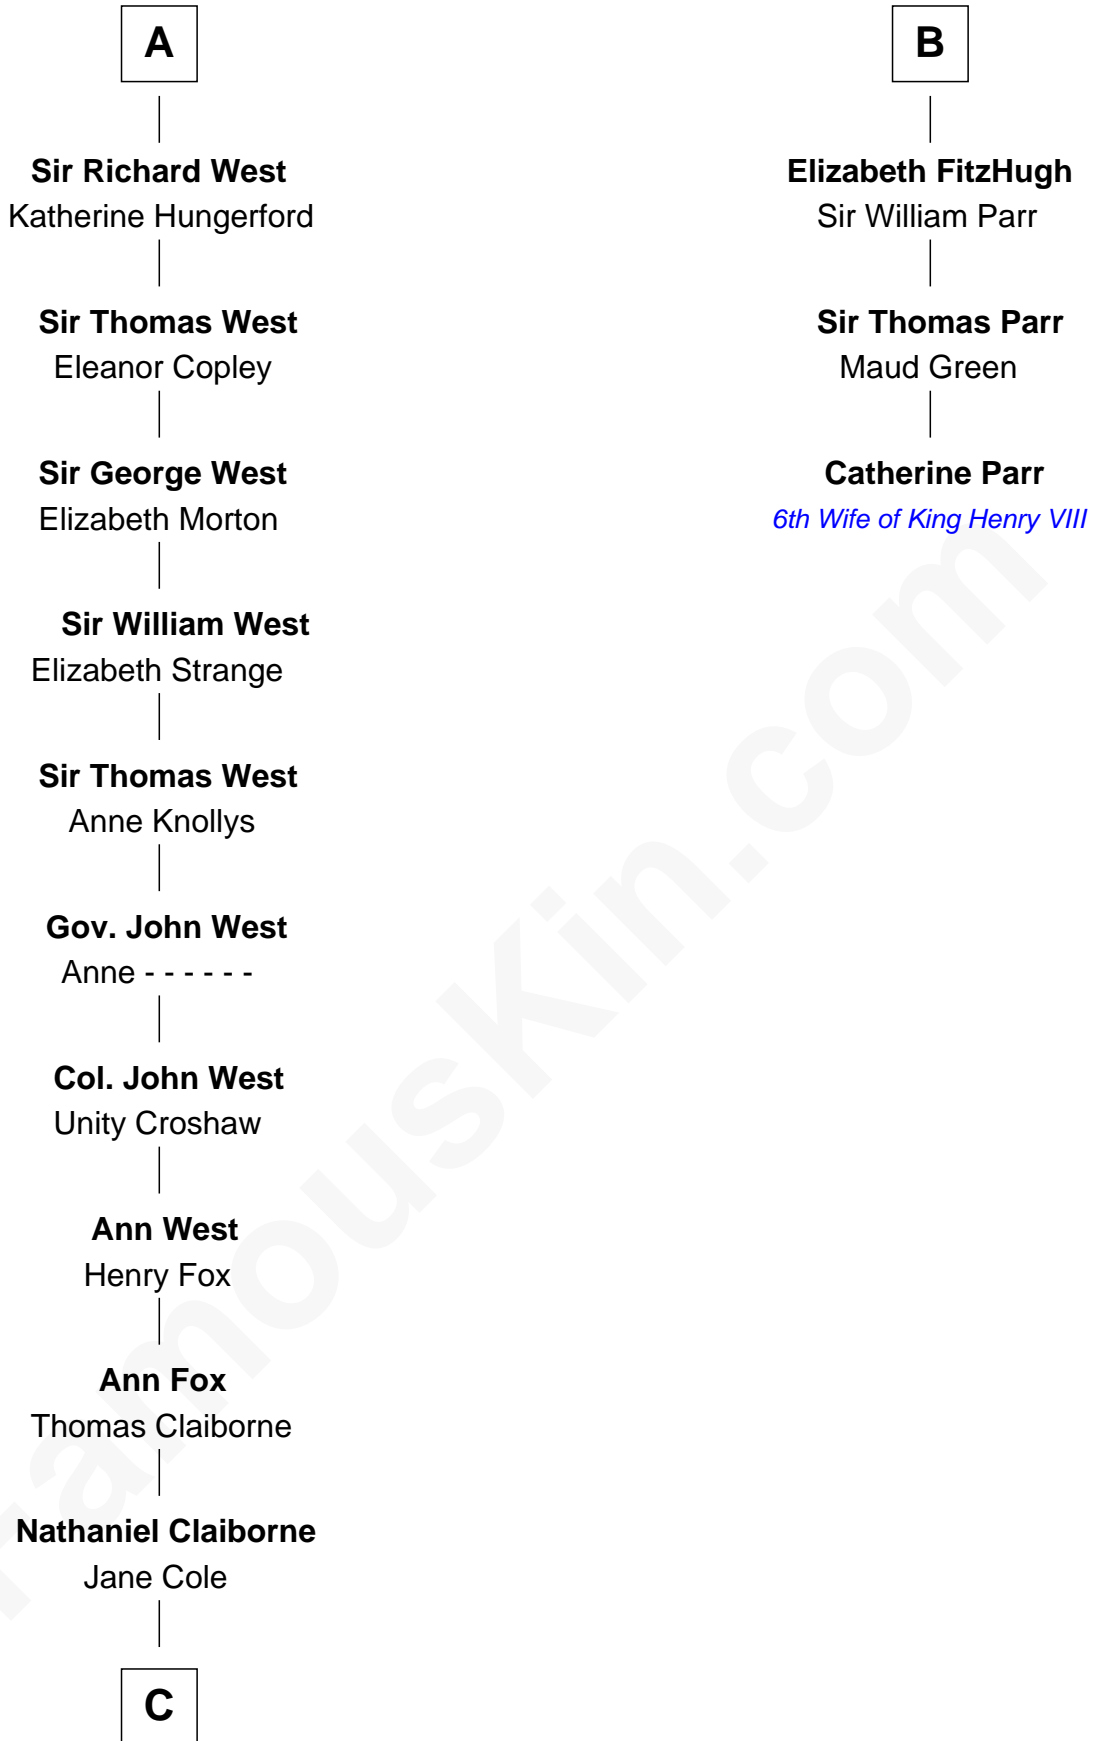

FamousKin.com
Relationship Chart of
William C. C. Claiborne
1st Governor of Louisiana

9th cousin 9 times removed of
Catherine Parr
6th Wife of King Henry VIII

C

—
William Claiborne

Mary Leigh

—
William C. C. Claiborne

1st Governor of Louisiana

FamousKin.com