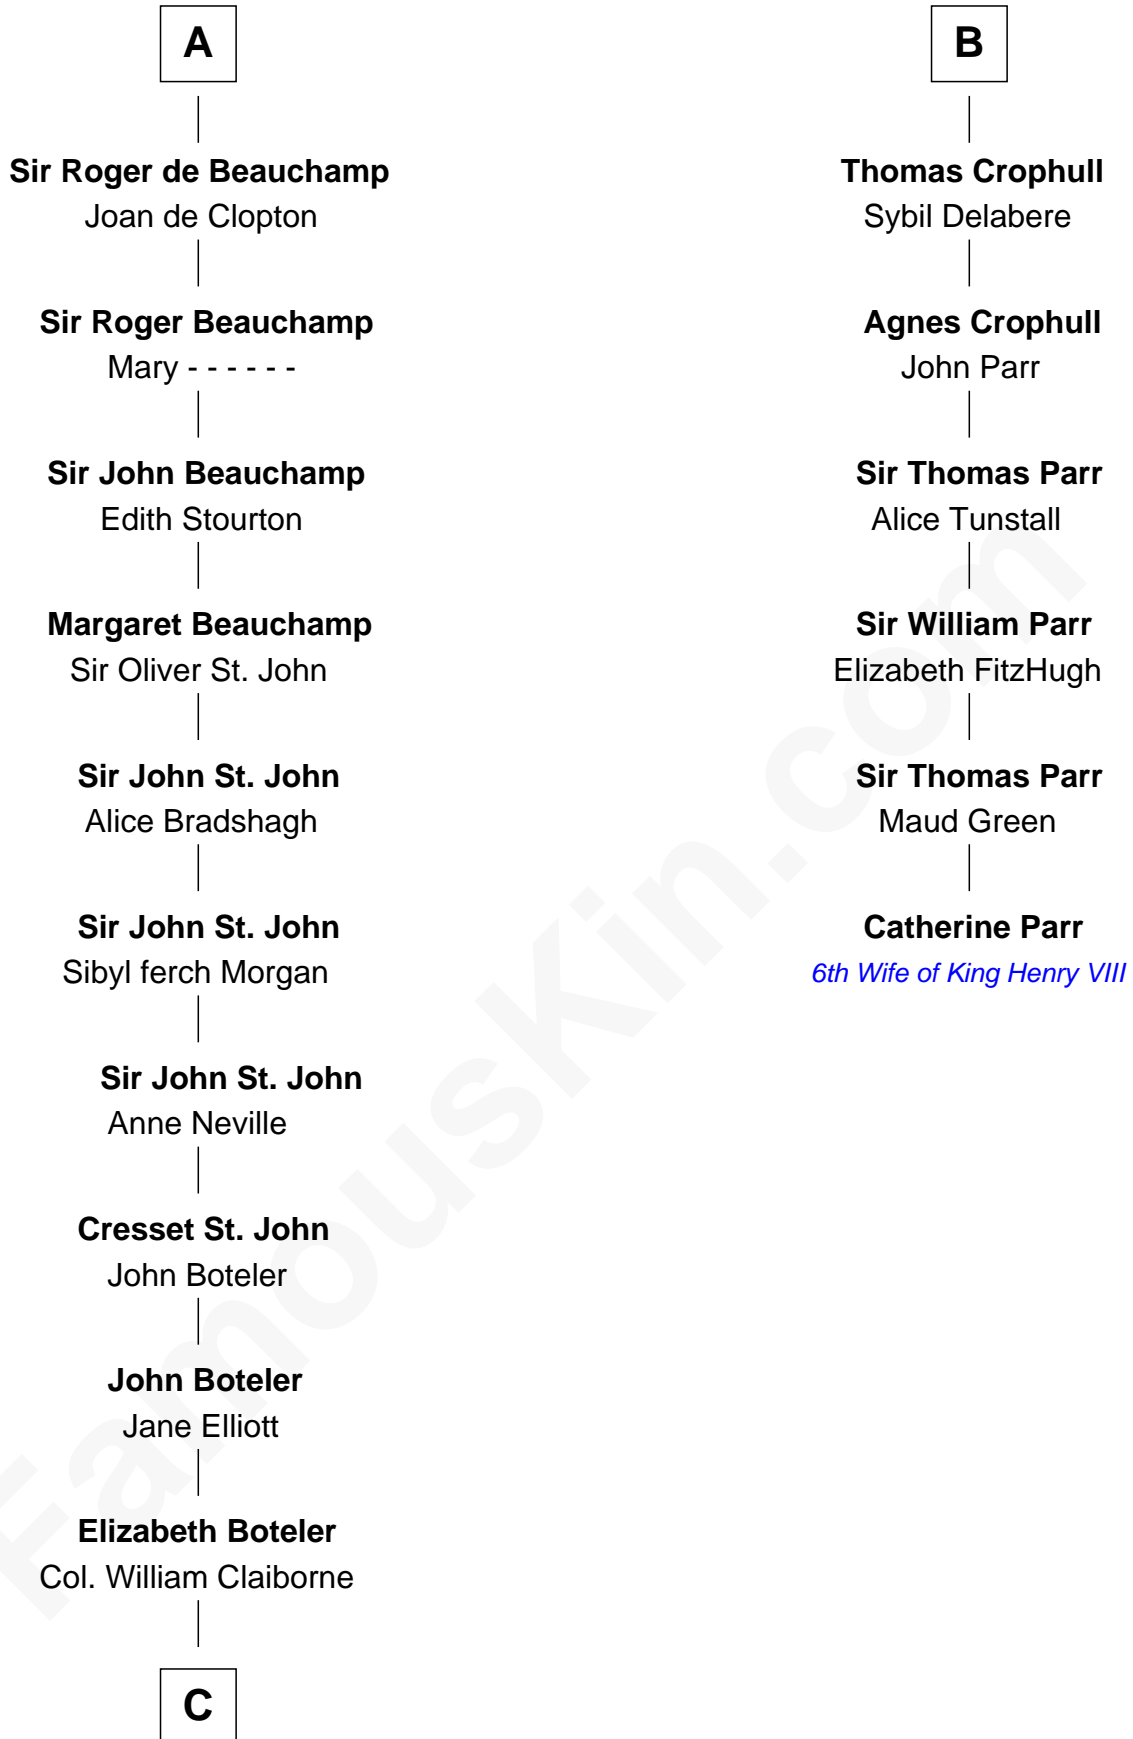

FamousKin.com
Relationship Chart of
William C. C. Claiborne
1st Governor of Louisiana

12th cousin 9 times removed of
Catherine Parr
6th Wife of King Henry VIII

C

Thomas Claiborne

Sarah Fenn

Thomas Claiborne

Ann Fox

Nathaniel Claiborne

Jane Cole

William Claiborne

Mary Leigh

William C. C. Claiborne

1st Governor of Louisiana

FamousKin.com