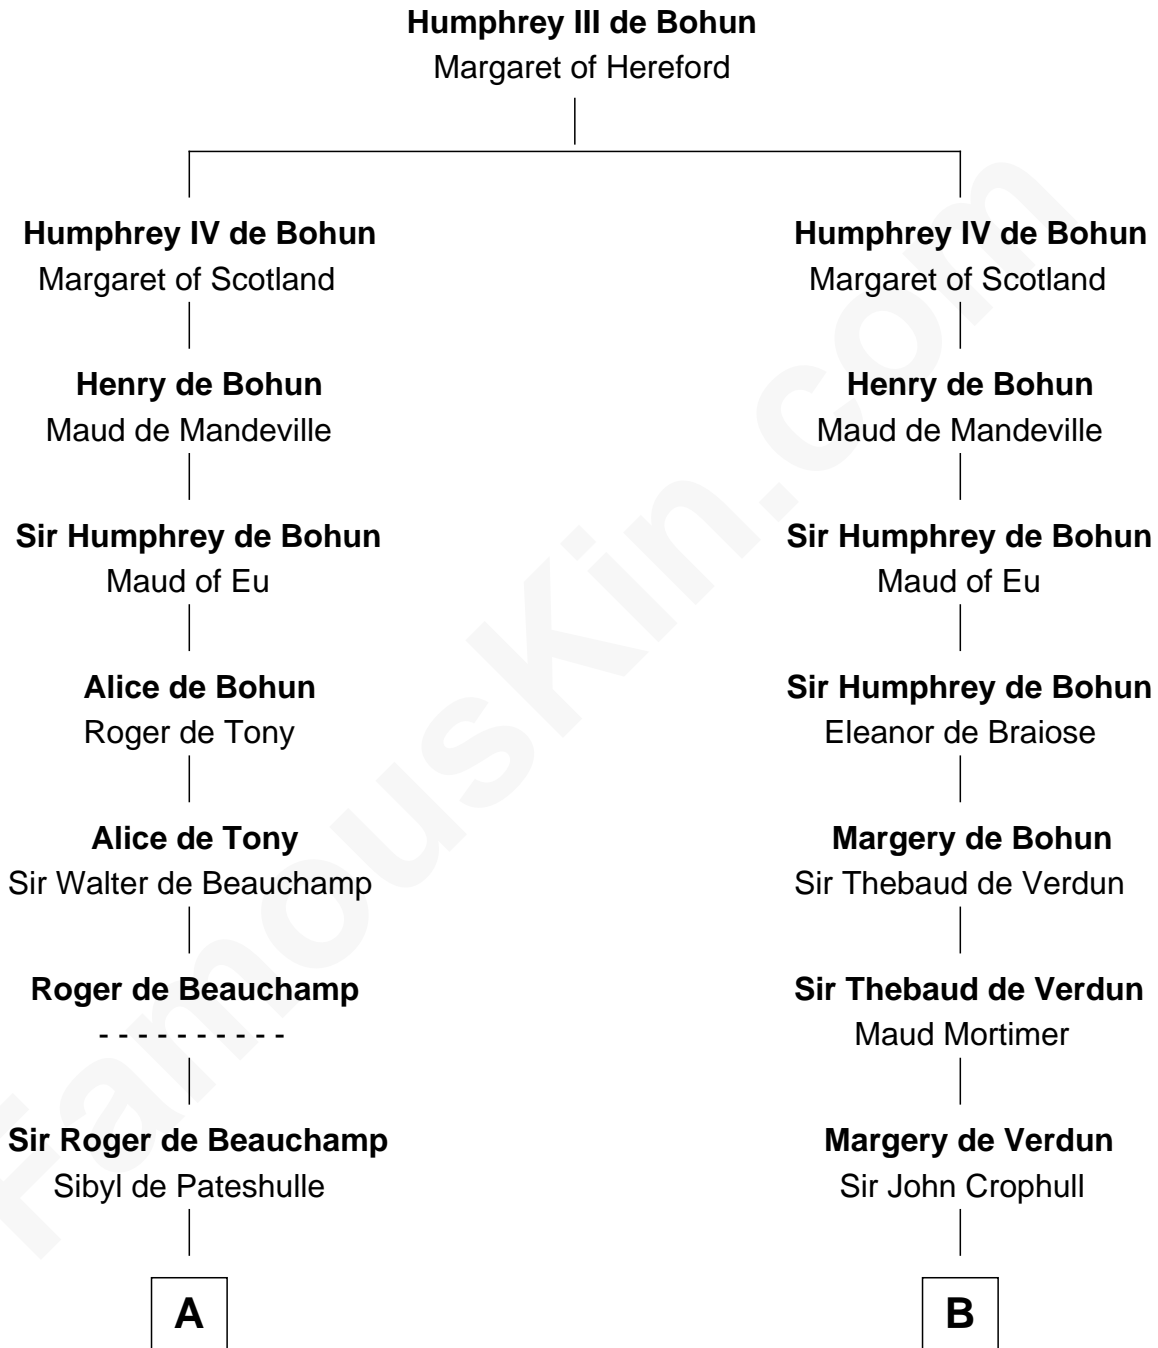

FamousKin.com
Relationship Chart of
William C. C. Claiborne
1st Governor of Louisiana

12th cousin 9 times removed of
Catherine Parr
6th Wife of King Henry VIII

C

Thomas Claiborne

Sarah Fenn

Thomas Claiborne

Ann Fox

Nathaniel Claiborne

Jane Cole

William Claiborne

Mary Leigh

William C. C. Claiborne

1st Governor of Louisiana

FamousKin.com