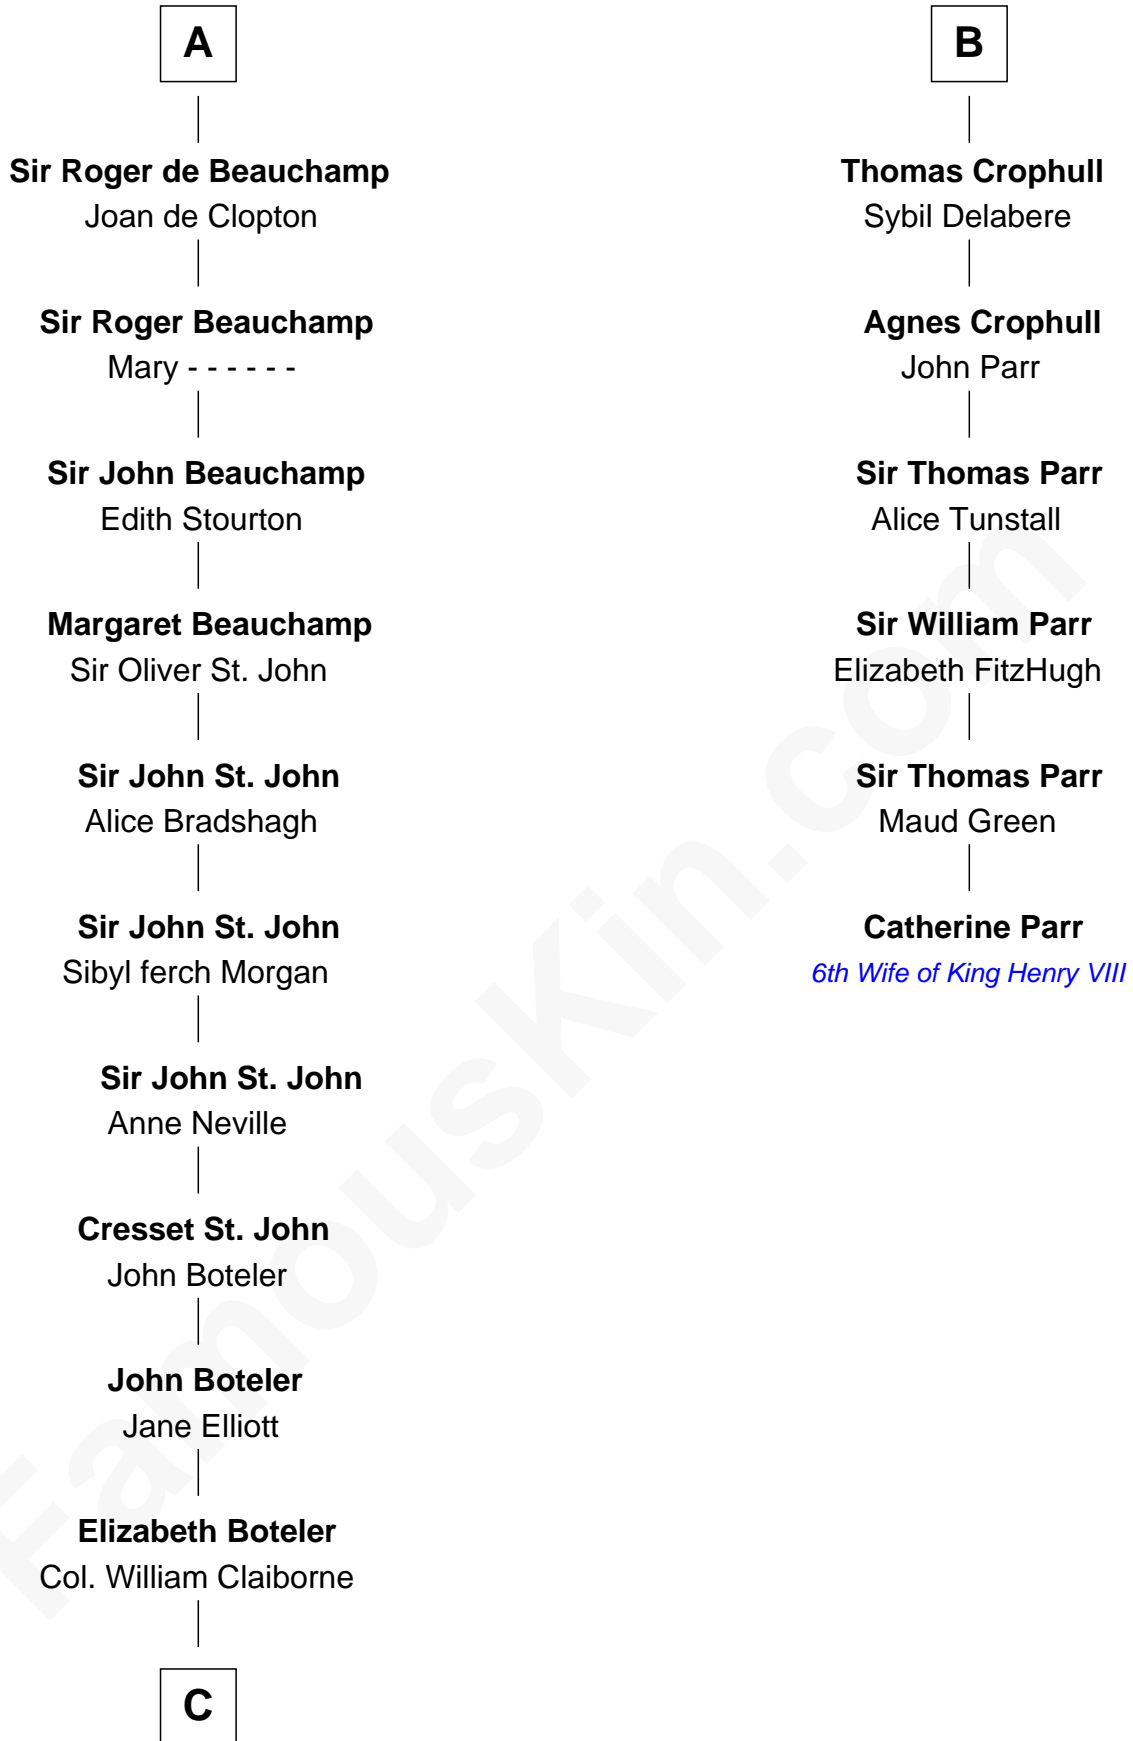

FamousKin.com
Relationship Chart of
William C. C. Claiborne
1st Governor of Louisiana

12th cousin 9 times removed of

Catherine Parr
6th Wife of King Henry VIII

C

Thomas Claiborne

Sarah Fenn

Thomas Claiborne

Ann Fox

Nathaniel Claiborne

Jane Cole

William Claiborne

Mary Leigh

William C. C. Claiborne

1st Governor of Louisiana

FamousKin.com