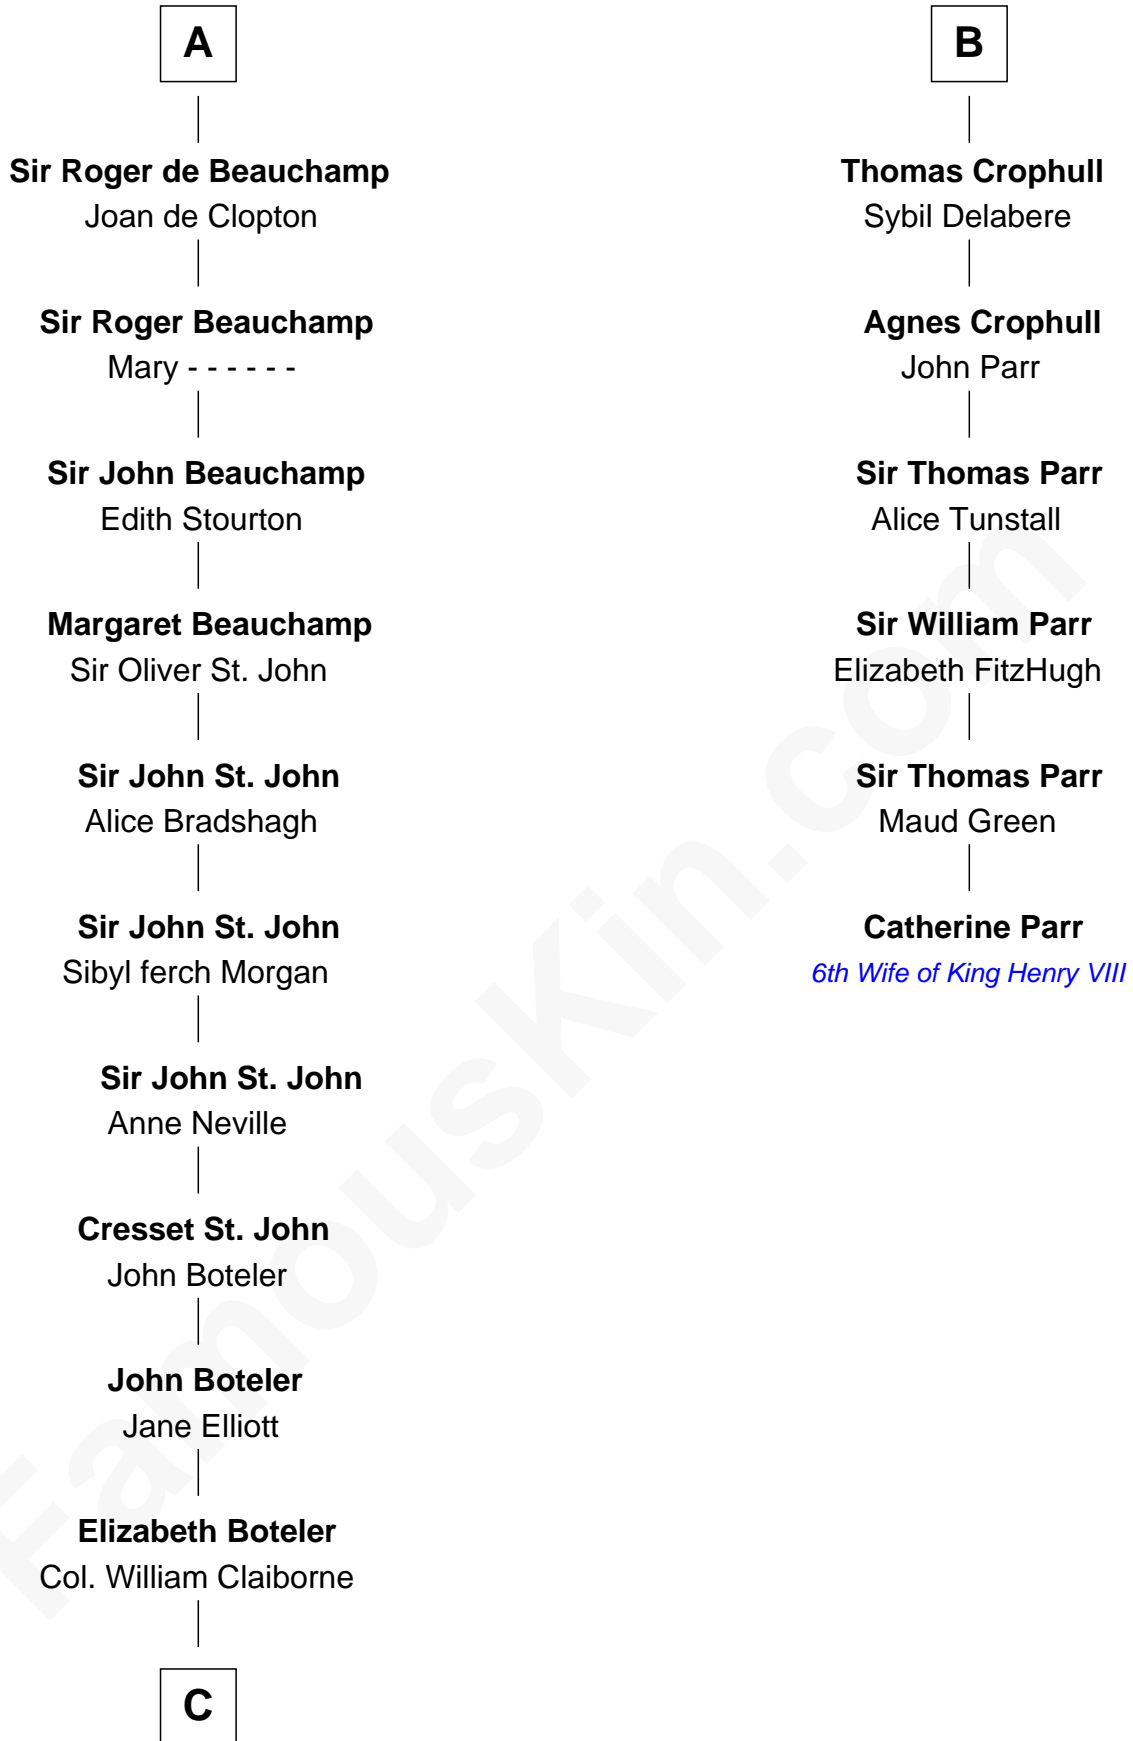

FamousKin.com
Relationship Chart of
William C. C. Claiborne
1st Governor of Louisiana

12th cousin 9 times removed of

Catherine Parr
6th Wife of King Henry VIII

William de Say

C

Thomas Claiborne

Sarah Fenn

Thomas Claiborne

Ann Fox

Nathaniel Claiborne

Jane Cole

William Claiborne

Mary Leigh

William C. C. Claiborne

1st Governor of Louisiana

FamousKin.com