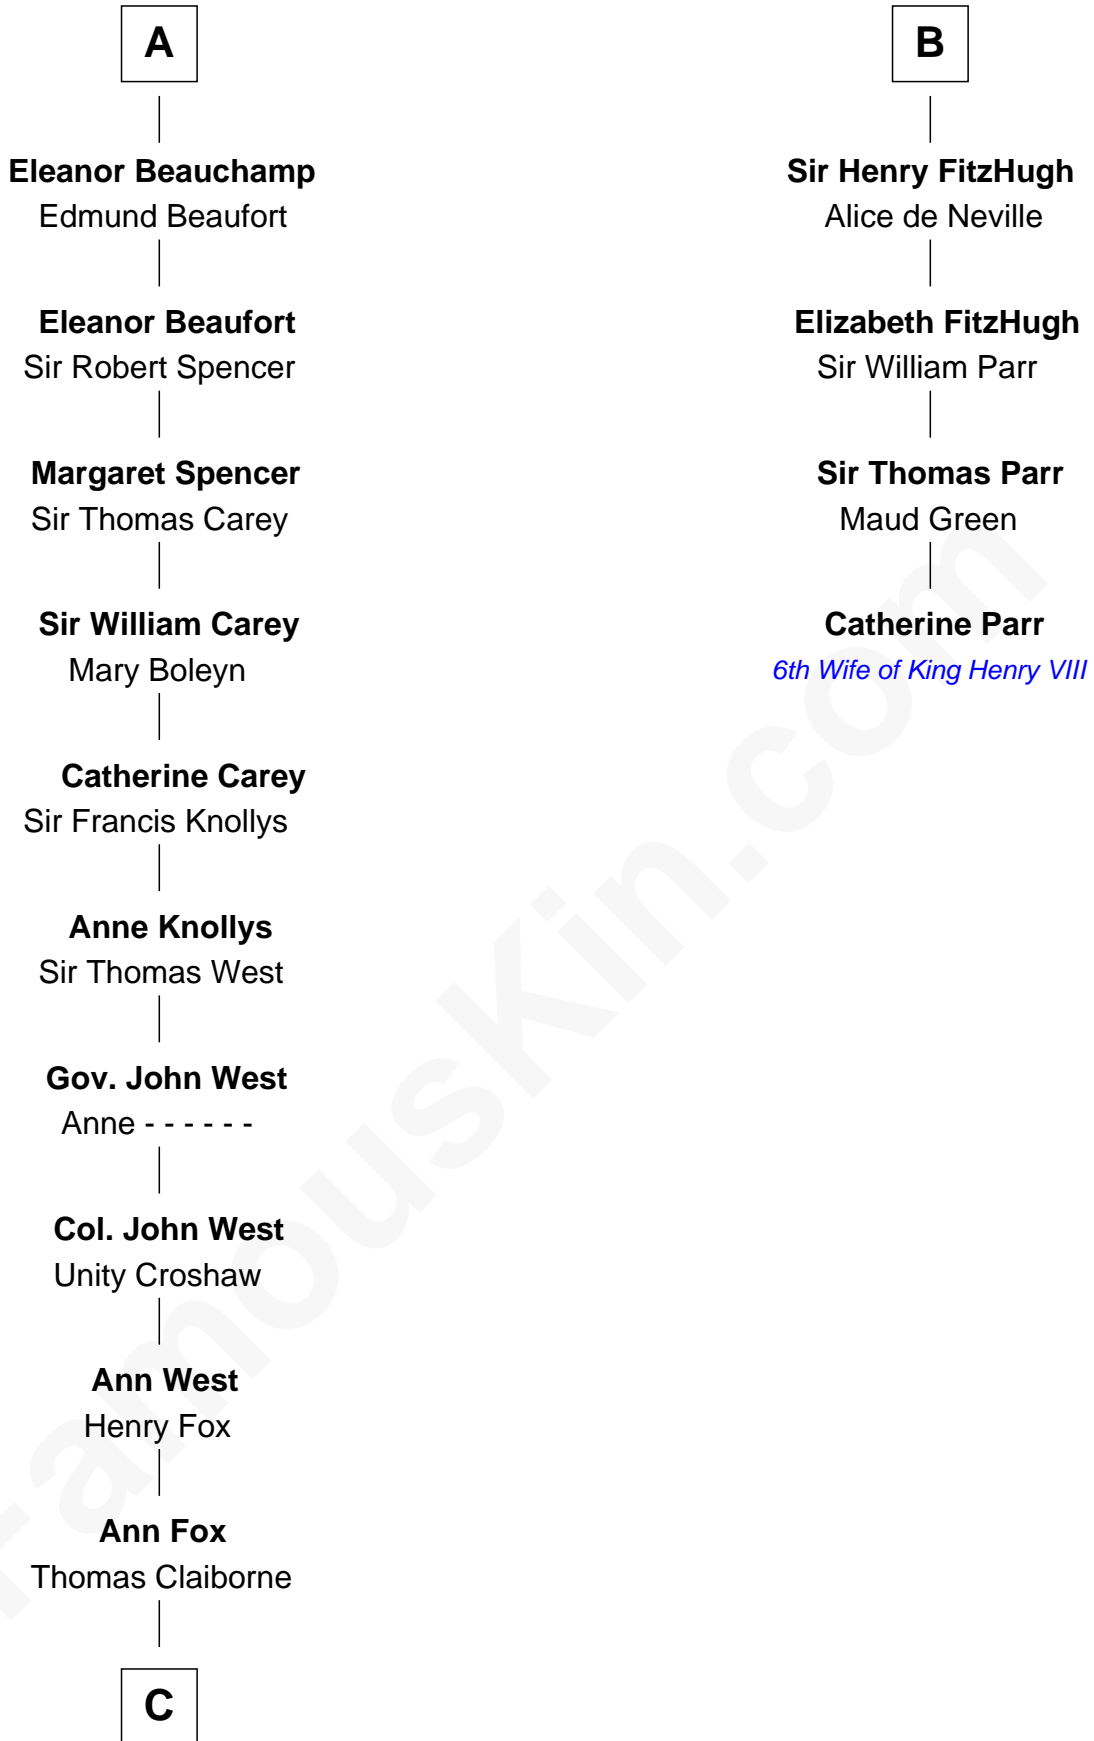

**FamousKin.com**  
**Relationship Chart of**  
**William C. C. Claiborne**  
*1st Governor of Louisiana*

**10th cousin 9 times removed of**  
**Catherine Parr**  
*6th Wife of King Henry VIII*

**C**

—  
**Nathaniel Claiborne**

Jane Cole

—  
**William Claiborne**

Mary Leigh

—  
**William C. C. Claiborne**

*1st Governor of Louisiana*

FamousKin.com