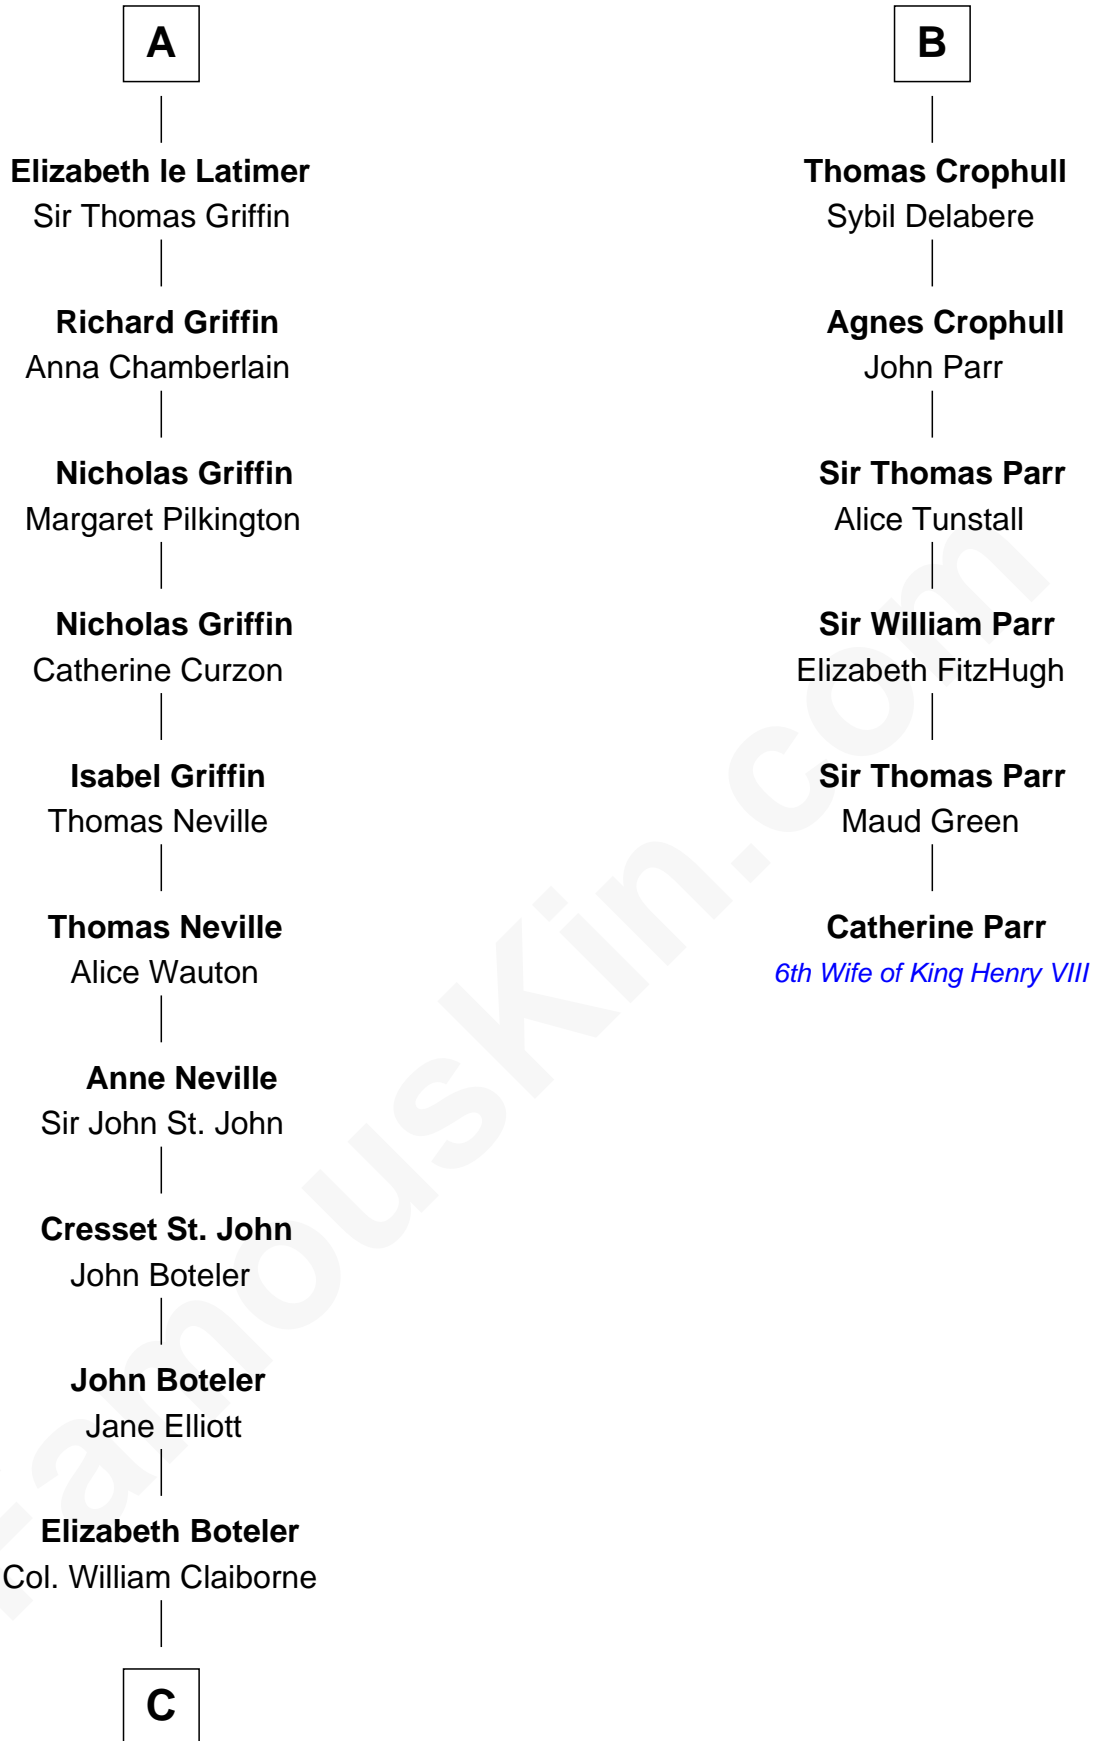

**FamousKin.com**  
**Relationship Chart of**  
**William C. C. Claiborne**  
*1st Governor of Louisiana*

12th cousin 9 times removed of

**Catherine Parr**  
*6th Wife of King Henry VIII*

**Dermot MacMurrough**  
 Mor O'Toole

**C**

Thomas Claiborne

Sarah Fenn

Thomas Claiborne

Ann Fox

Nathaniel Claiborne

Jane Cole

William Claiborne