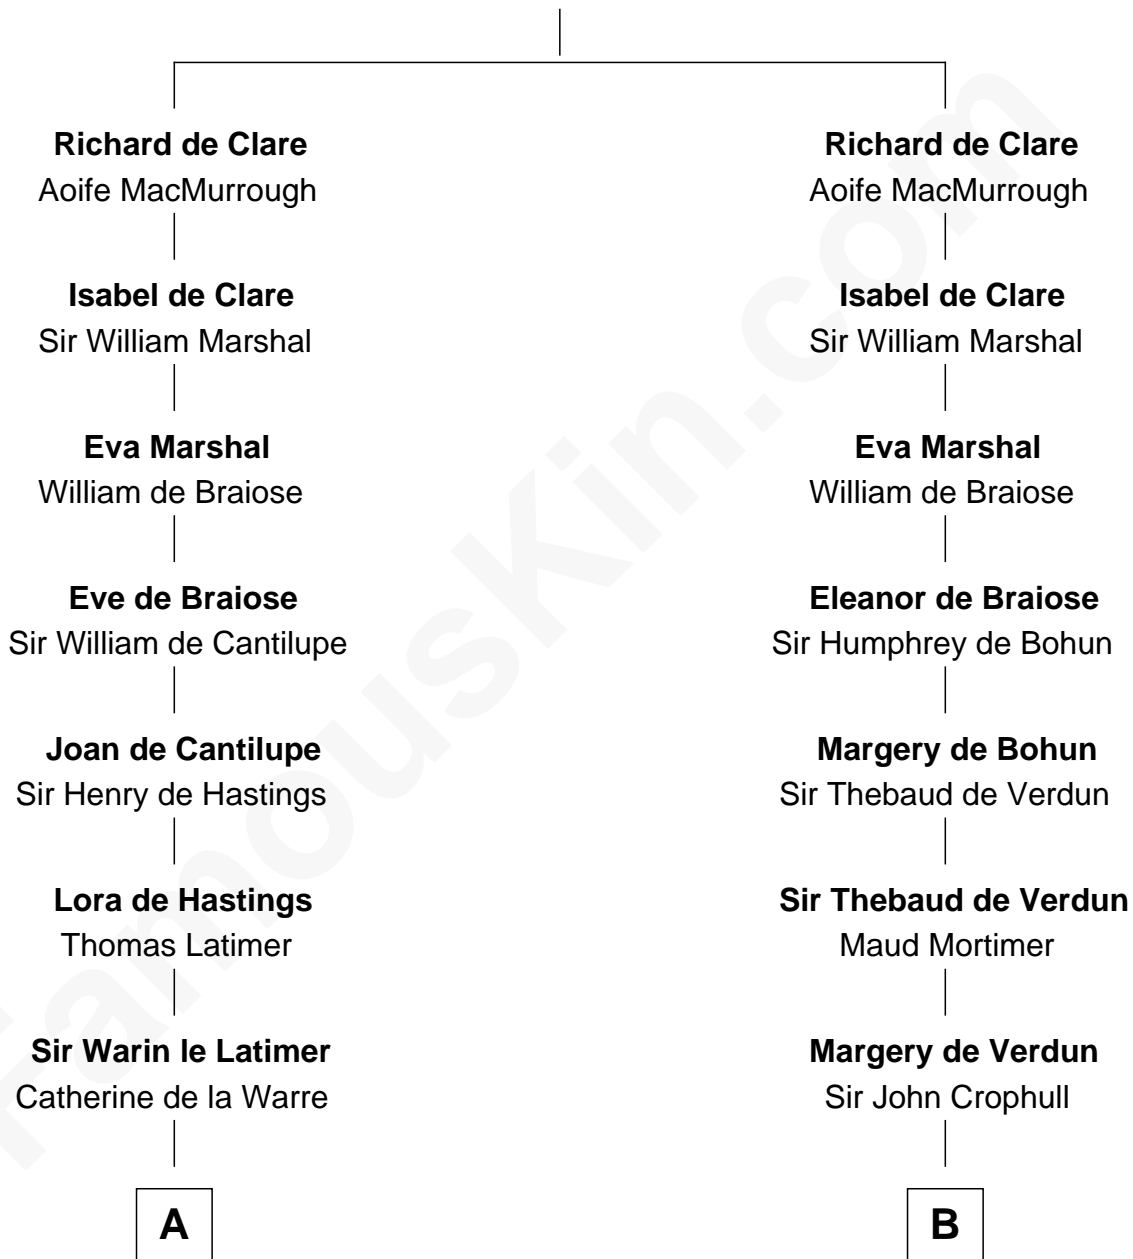

FamousKin.com
Relationship Chart of
William C. C. Claiborne
1st Governor of Louisiana

12th cousin 9 times removed of
Catherine Parr
6th Wife of King Henry VIII

Gilbert Fitzgilbert de Clare
 Isabel de Beaumont

C

Thomas Claiborne

Sarah Fenn

Thomas Claiborne

Ann Fox

Nathaniel Claiborne

Jane Cole

William Claiborne

Mary Leigh

William C. C. Claiborne

1st Governor of Louisiana

FamousKin.com