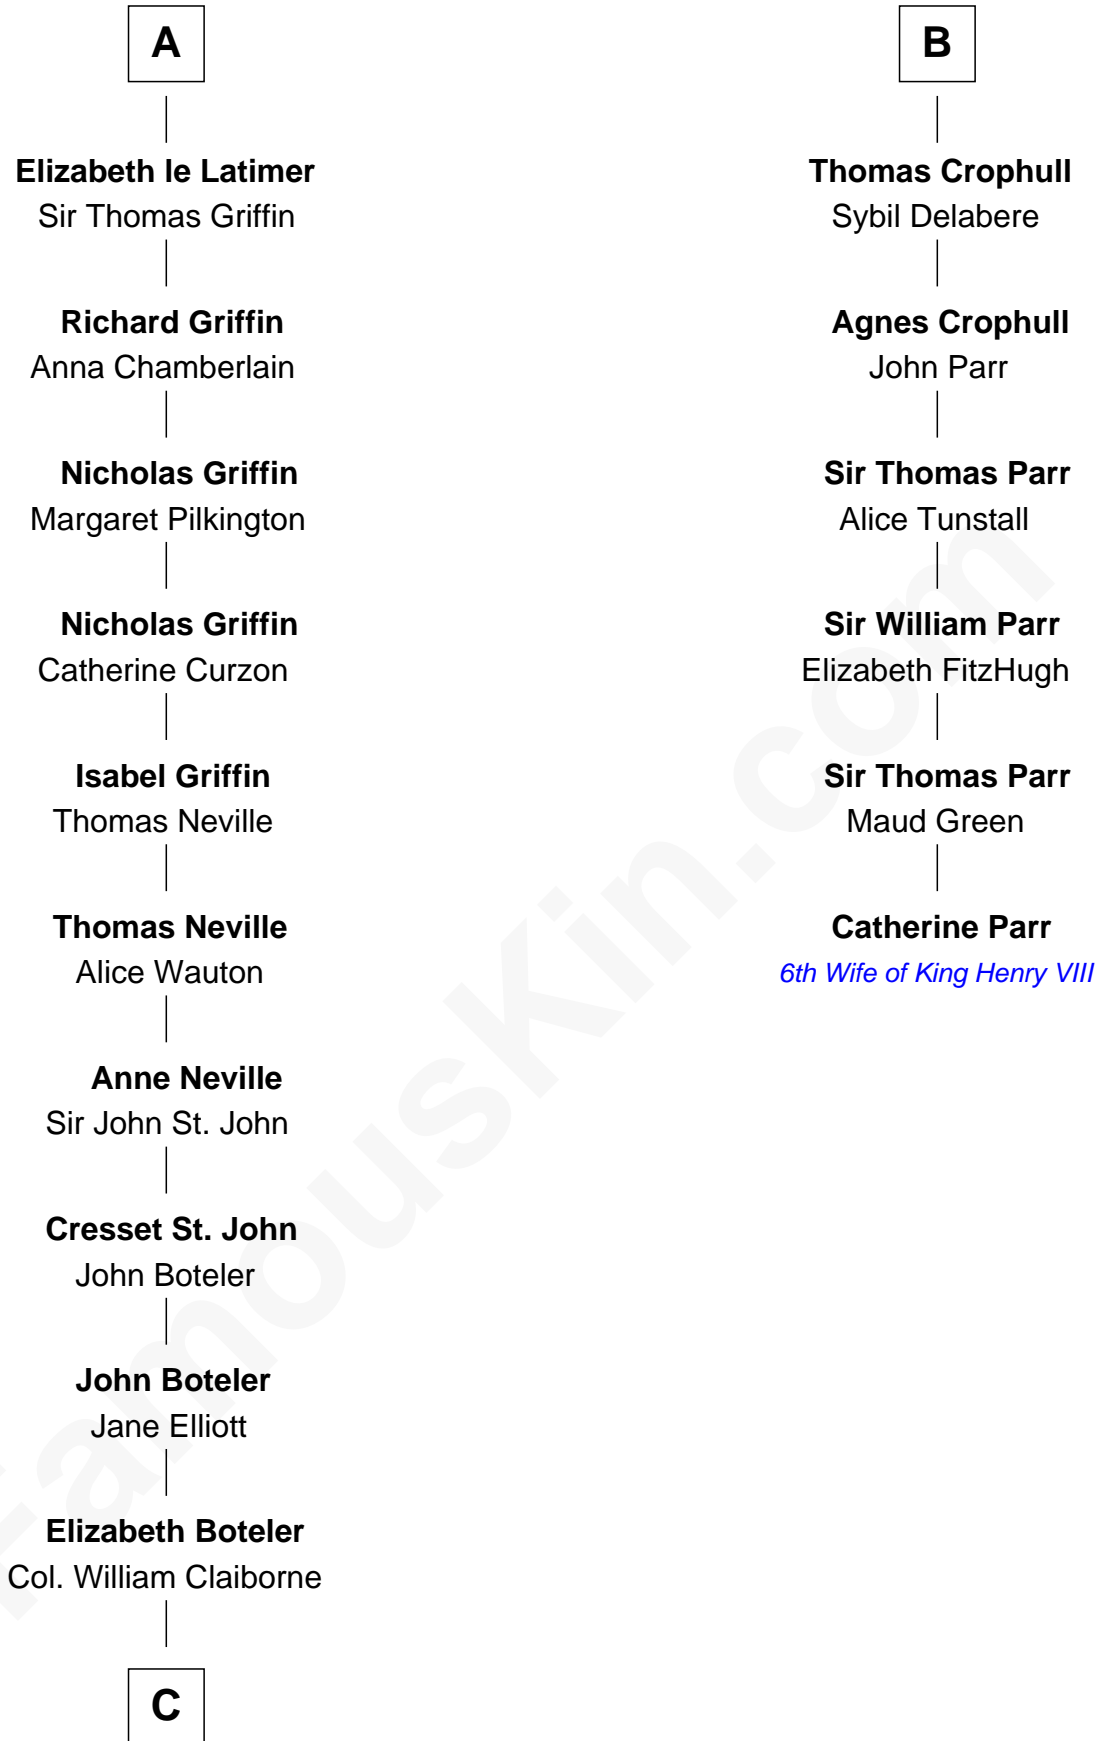

FamousKin.com
Relationship Chart of
William C. C. Claiborne
1st Governor of Louisiana

12th cousin 9 times removed of
Catherine Parr
6th Wife of King Henry VIII

Gilbert Fitzgilbert de Clare
 Isabel de Beaumont