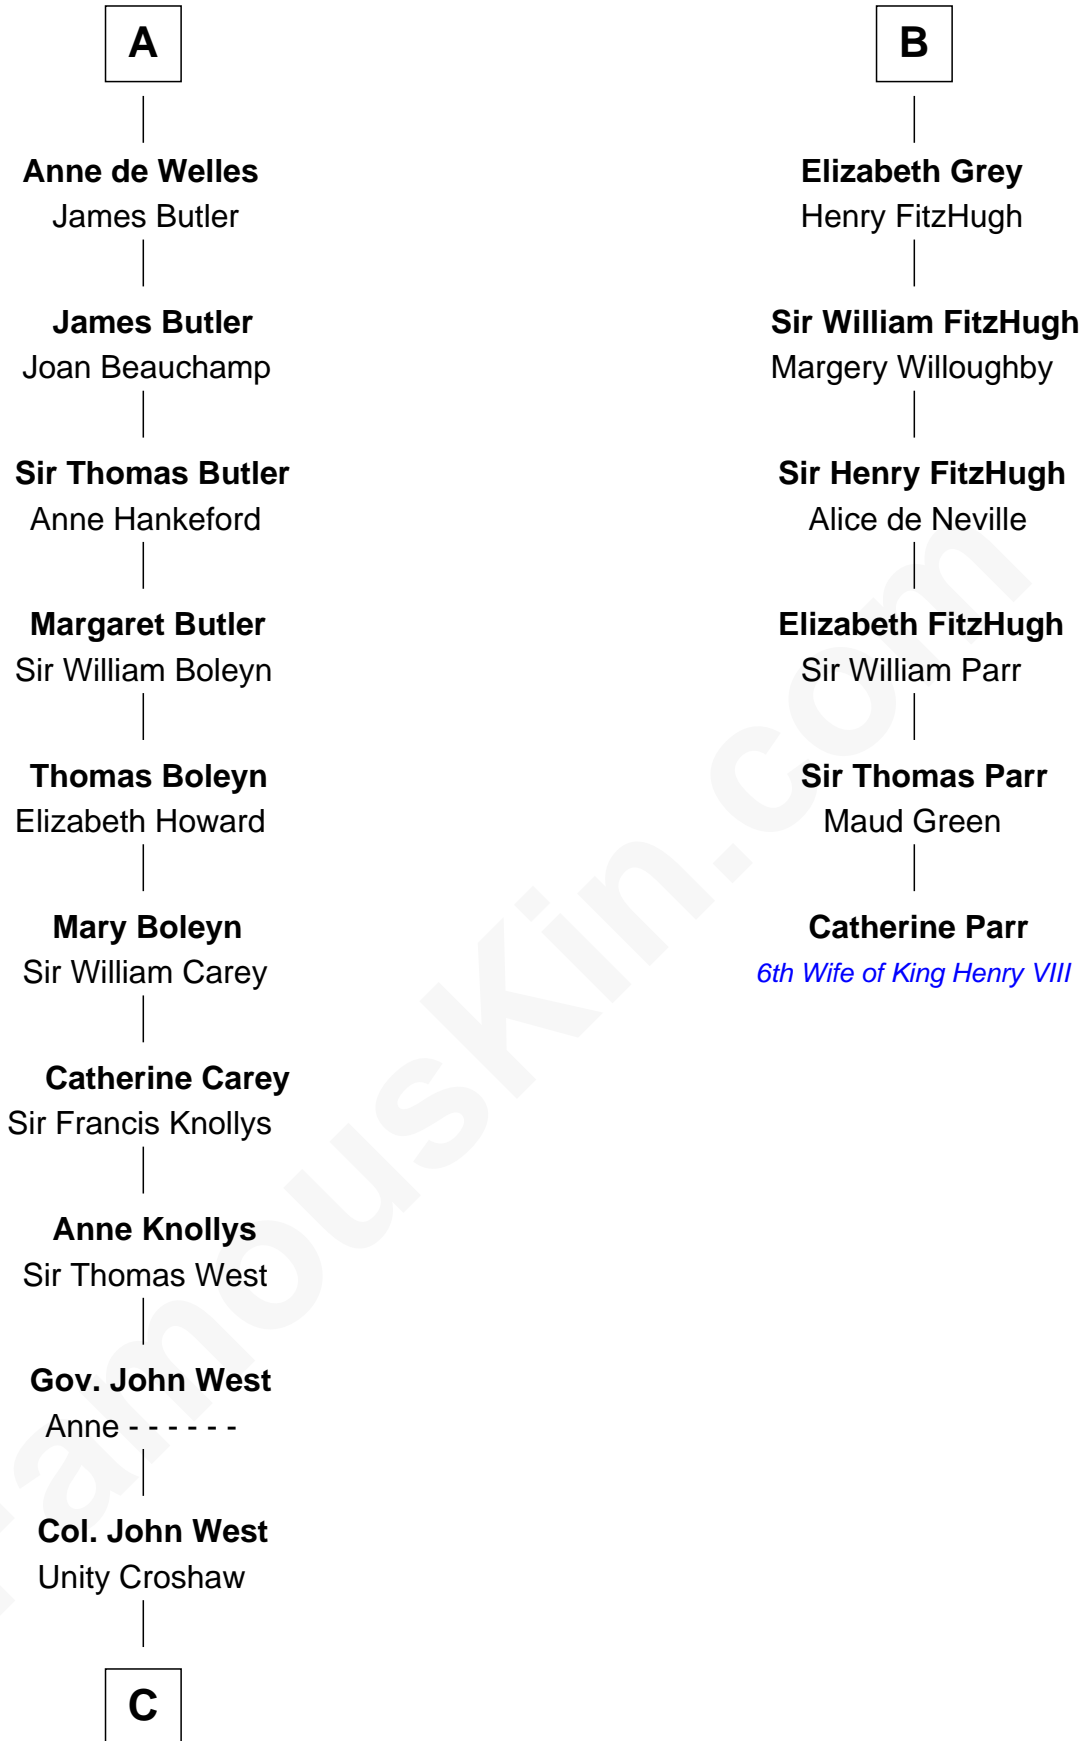

FamousKin.com
Relationship Chart of
William C. C. Claiborne
1st Governor of Louisiana

12th cousin 9 times removed of

Catherine Parr
6th Wife of King Henry VIII

Robert Fitzrichard
 Maud de St. Liz

C

—
Ann West

Henry Fox

—
Ann Fox

Thomas Claiborne

—
Nathaniel Claiborne

Jane Cole

—
William Claiborne

Mary Leigh

—
William C. C. Claiborne

1st Governor of Louisiana

FamousKin.com