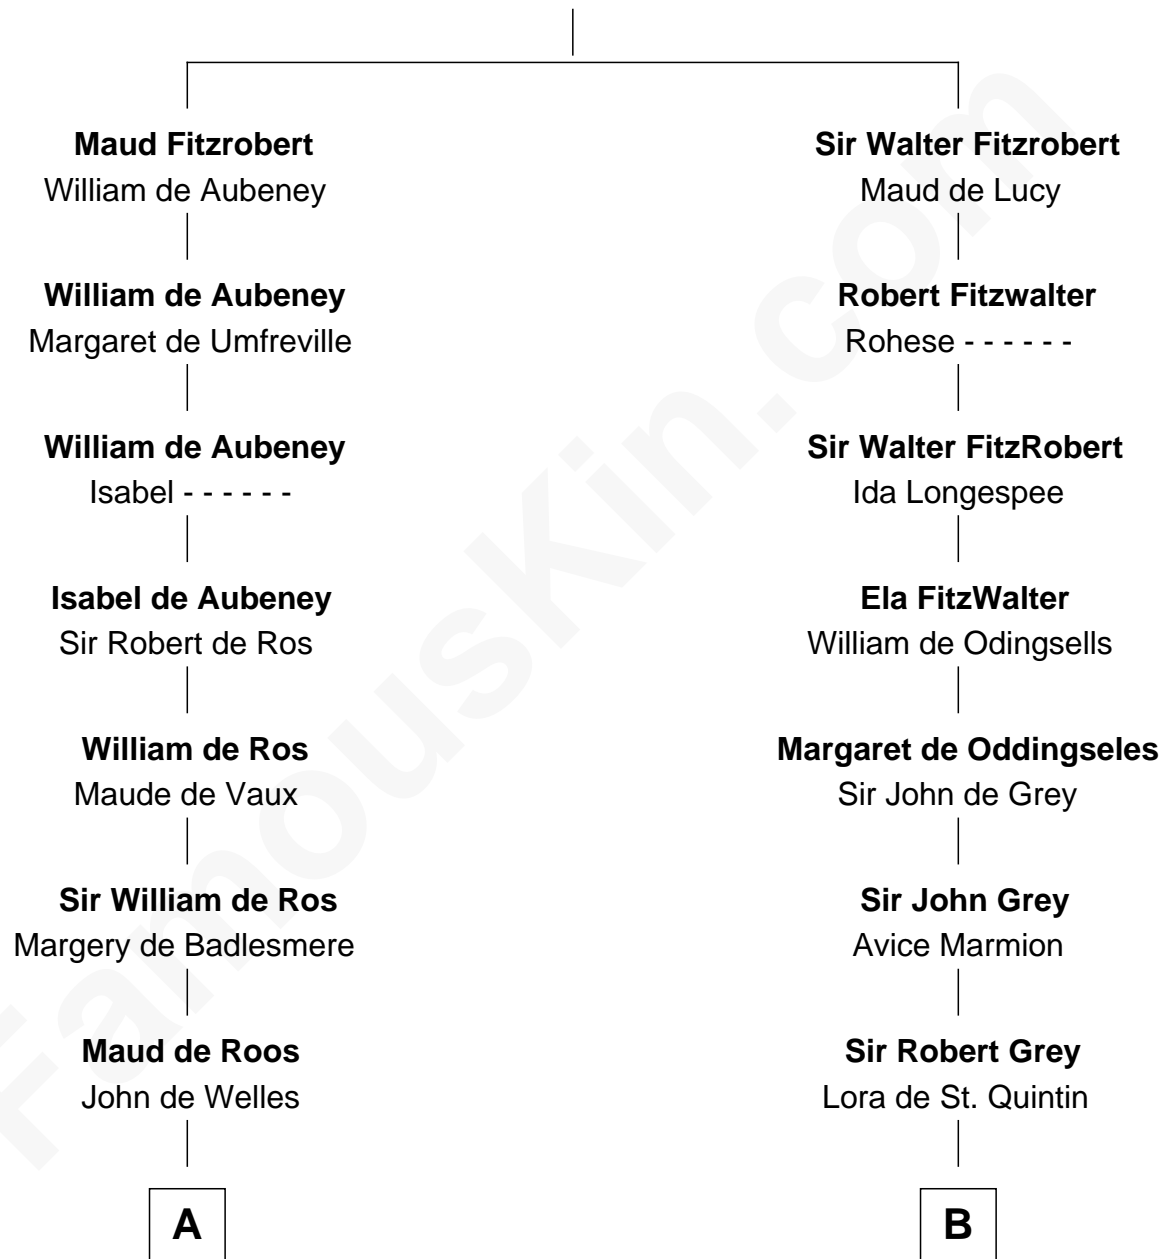

FamousKin.com
Relationship Chart of
William C. C. Claiborne
1st Governor of Louisiana

12th cousin 9 times removed of

Catherine Parr
6th Wife of King Henry VIII

Robert Fitzrichard
 Maud de St. Liz

C

—
Ann West

Henry Fox

—
Ann Fox

Thomas Claiborne

—
Nathaniel Claiborne

Jane Cole

—
William Claiborne

Mary Leigh

—
William C. C. Claiborne

1st Governor of Louisiana

FamousKin.com