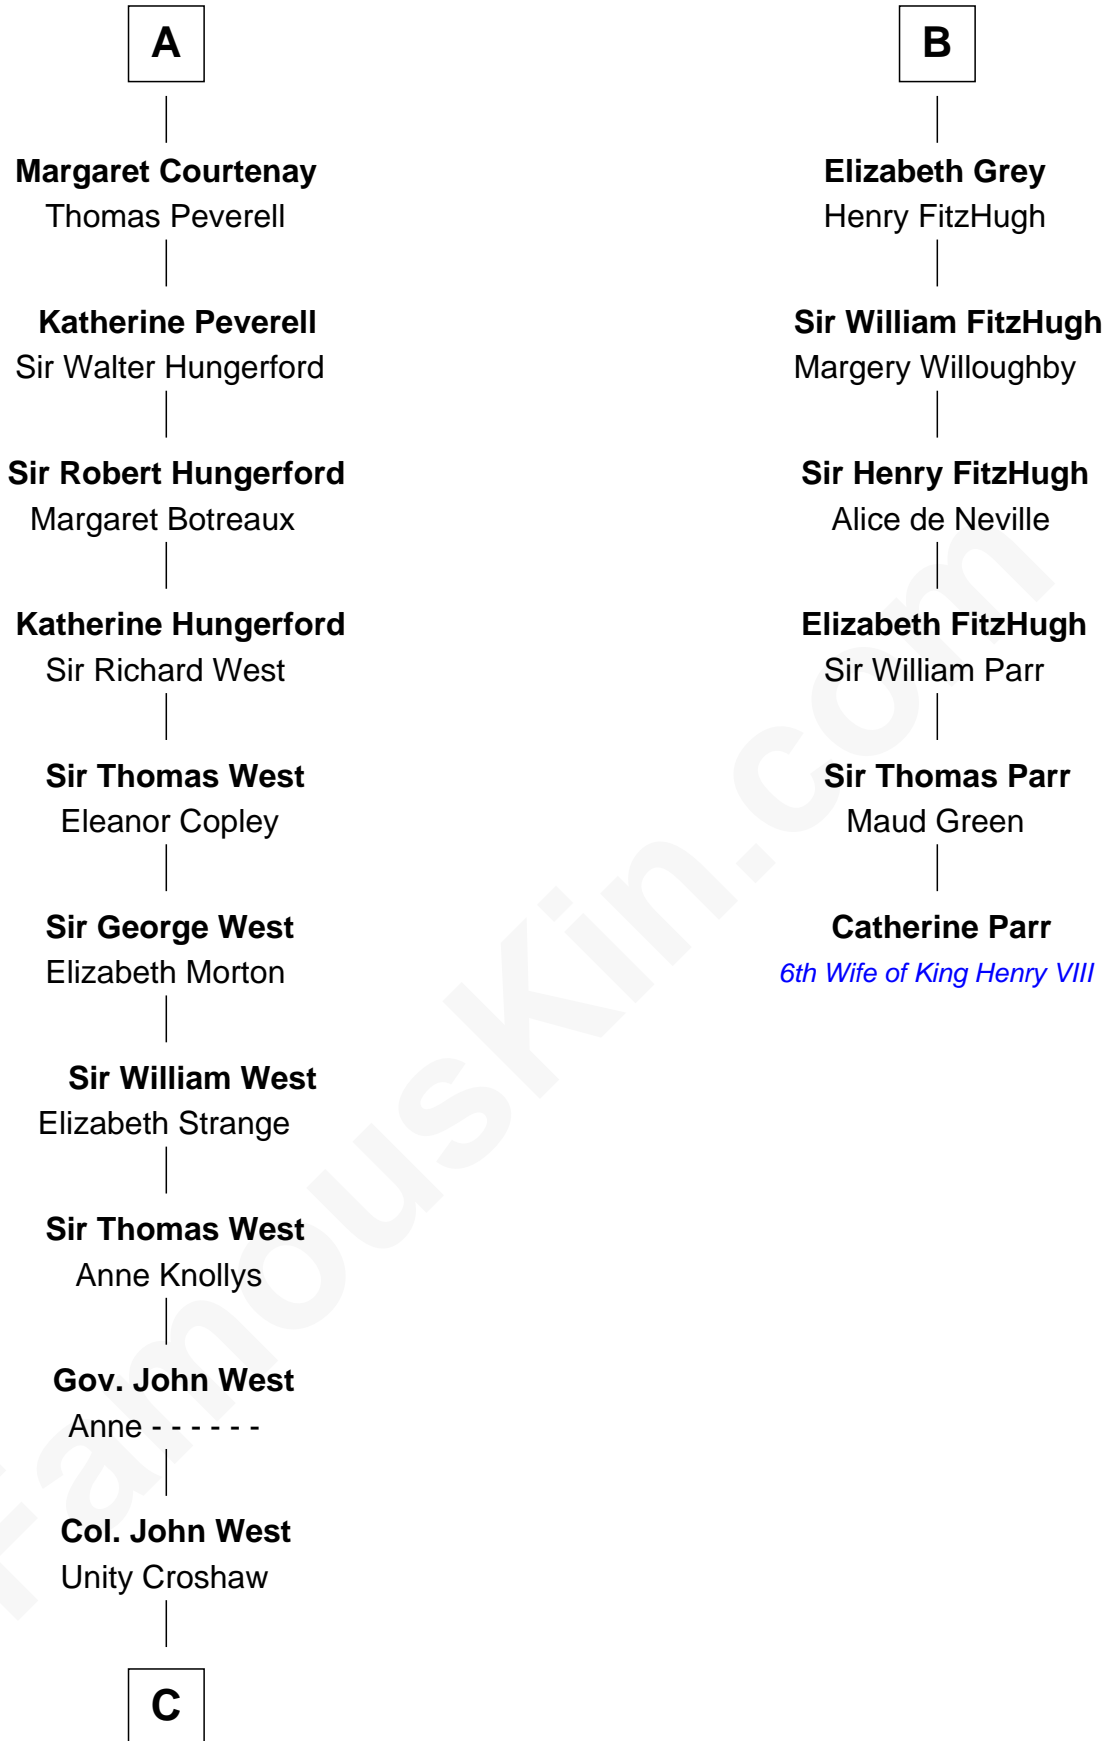

FamousKin.com
Relationship Chart of
William C. C. Claiborne
1st Governor of Louisiana

12th cousin 9 times removed of

Catherine Parr
6th Wife of King Henry VIII

C

—
Ann West

Henry Fox

—
Ann Fox

Thomas Claiborne

—
Nathaniel Claiborne

Jane Cole

—
William Claiborne

Mary Leigh

—
William C. C. Claiborne

1st Governor of Louisiana

FamousKin.com