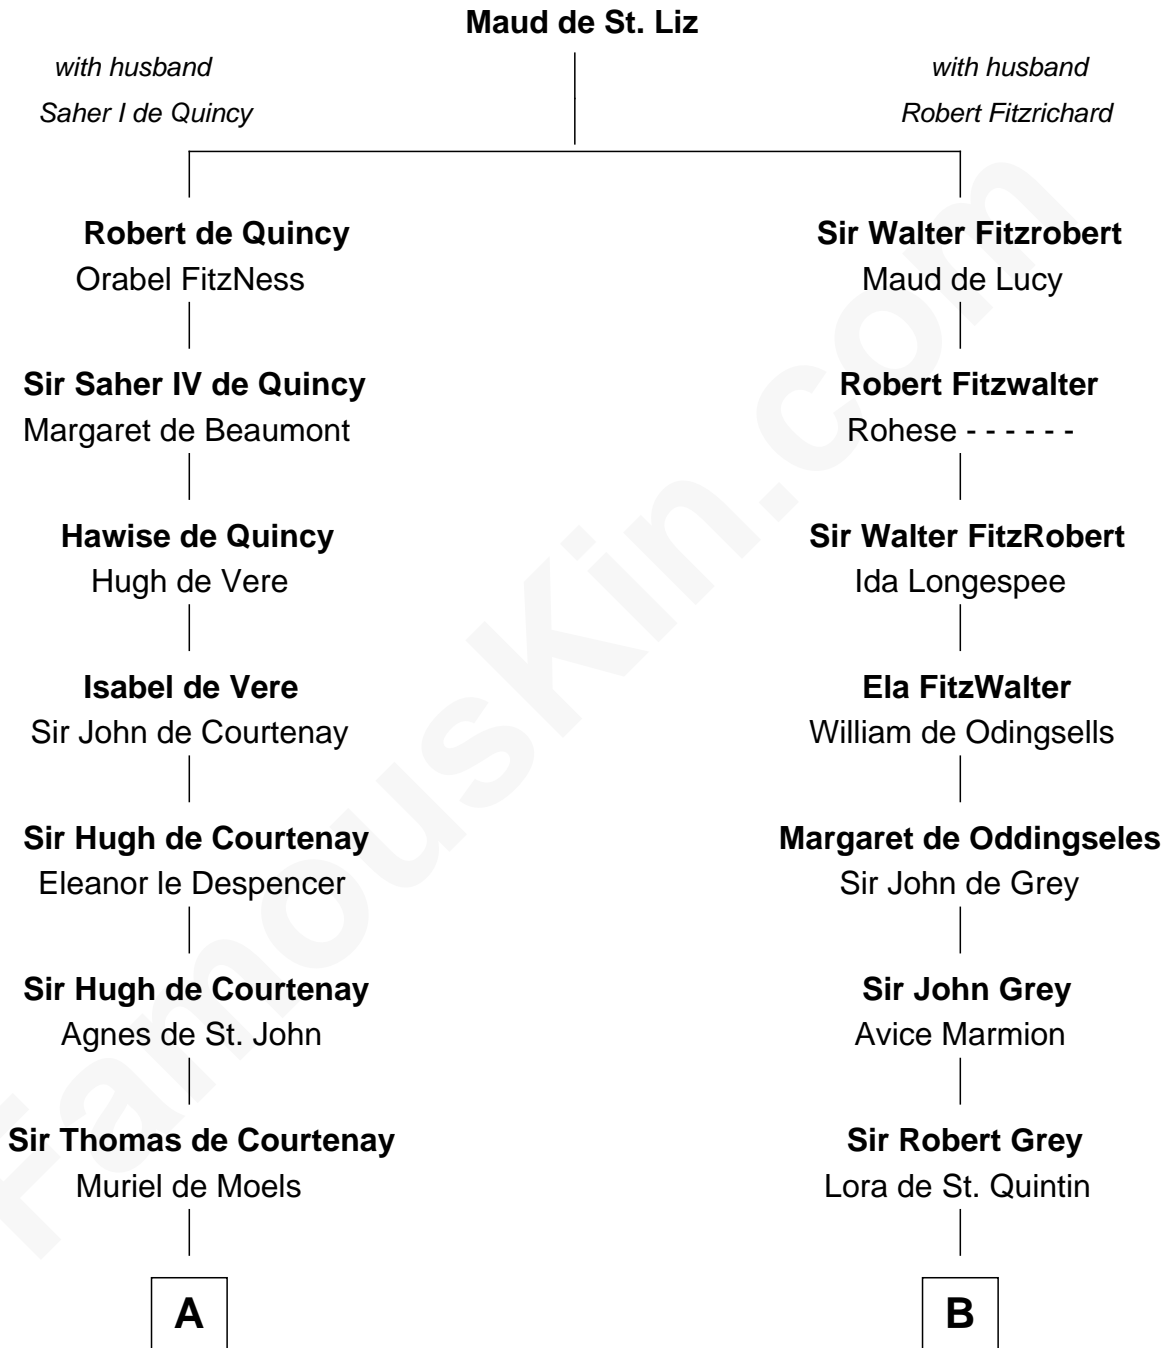

FamousKin.com
Relationship Chart of
William C. C. Claiborne
1st Governor of Louisiana

12th cousin 9 times removed of

Catherine Parr
6th Wife of King Henry VIII

C

—
Ann West

Henry Fox

—
Ann Fox

Thomas Claiborne

—
Nathaniel Claiborne

Jane Cole

—
William Claiborne

Mary Leigh

—
William C. C. Claiborne

1st Governor of Louisiana

FamousKin.com