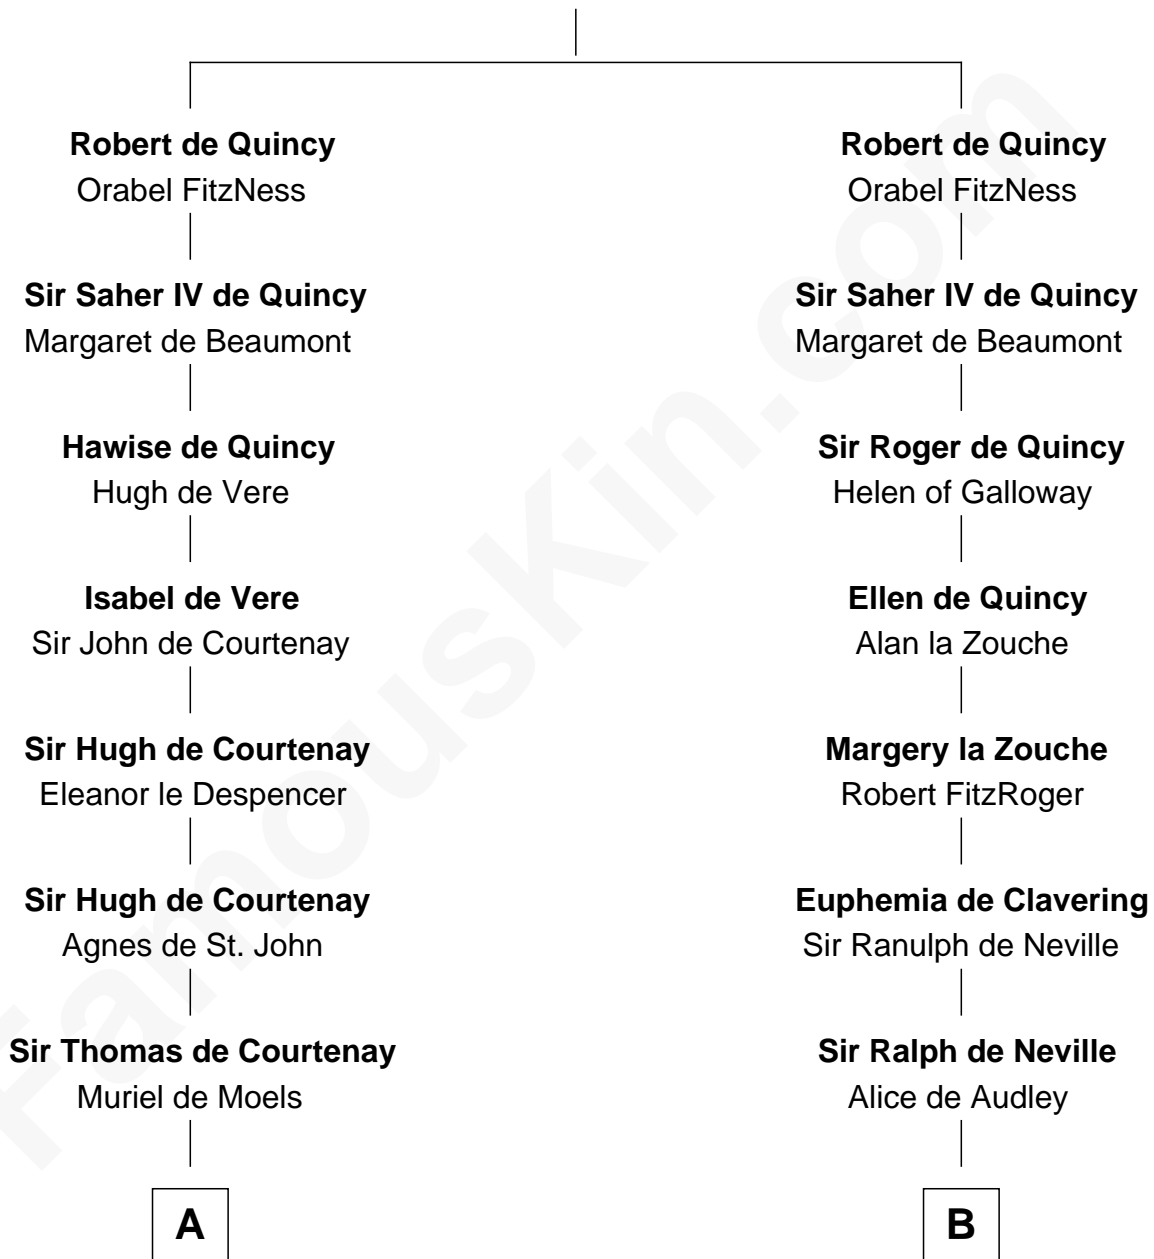

FamousKin.com
Relationship Chart of
William C. C. Claiborne
1st Governor of Louisiana

13th cousin 8 times removed of

Catherine Parr
6th Wife of King Henry VIII

Saher I de Quincy
Maud de St. Liz

C

Ann West

Henry Fox

Ann Fox

Thomas Claiborne

Nathaniel Claiborne

Jane Cole

William Claiborne

Mary Leigh

William C. C. Claiborne

1st Governor of Louisiana