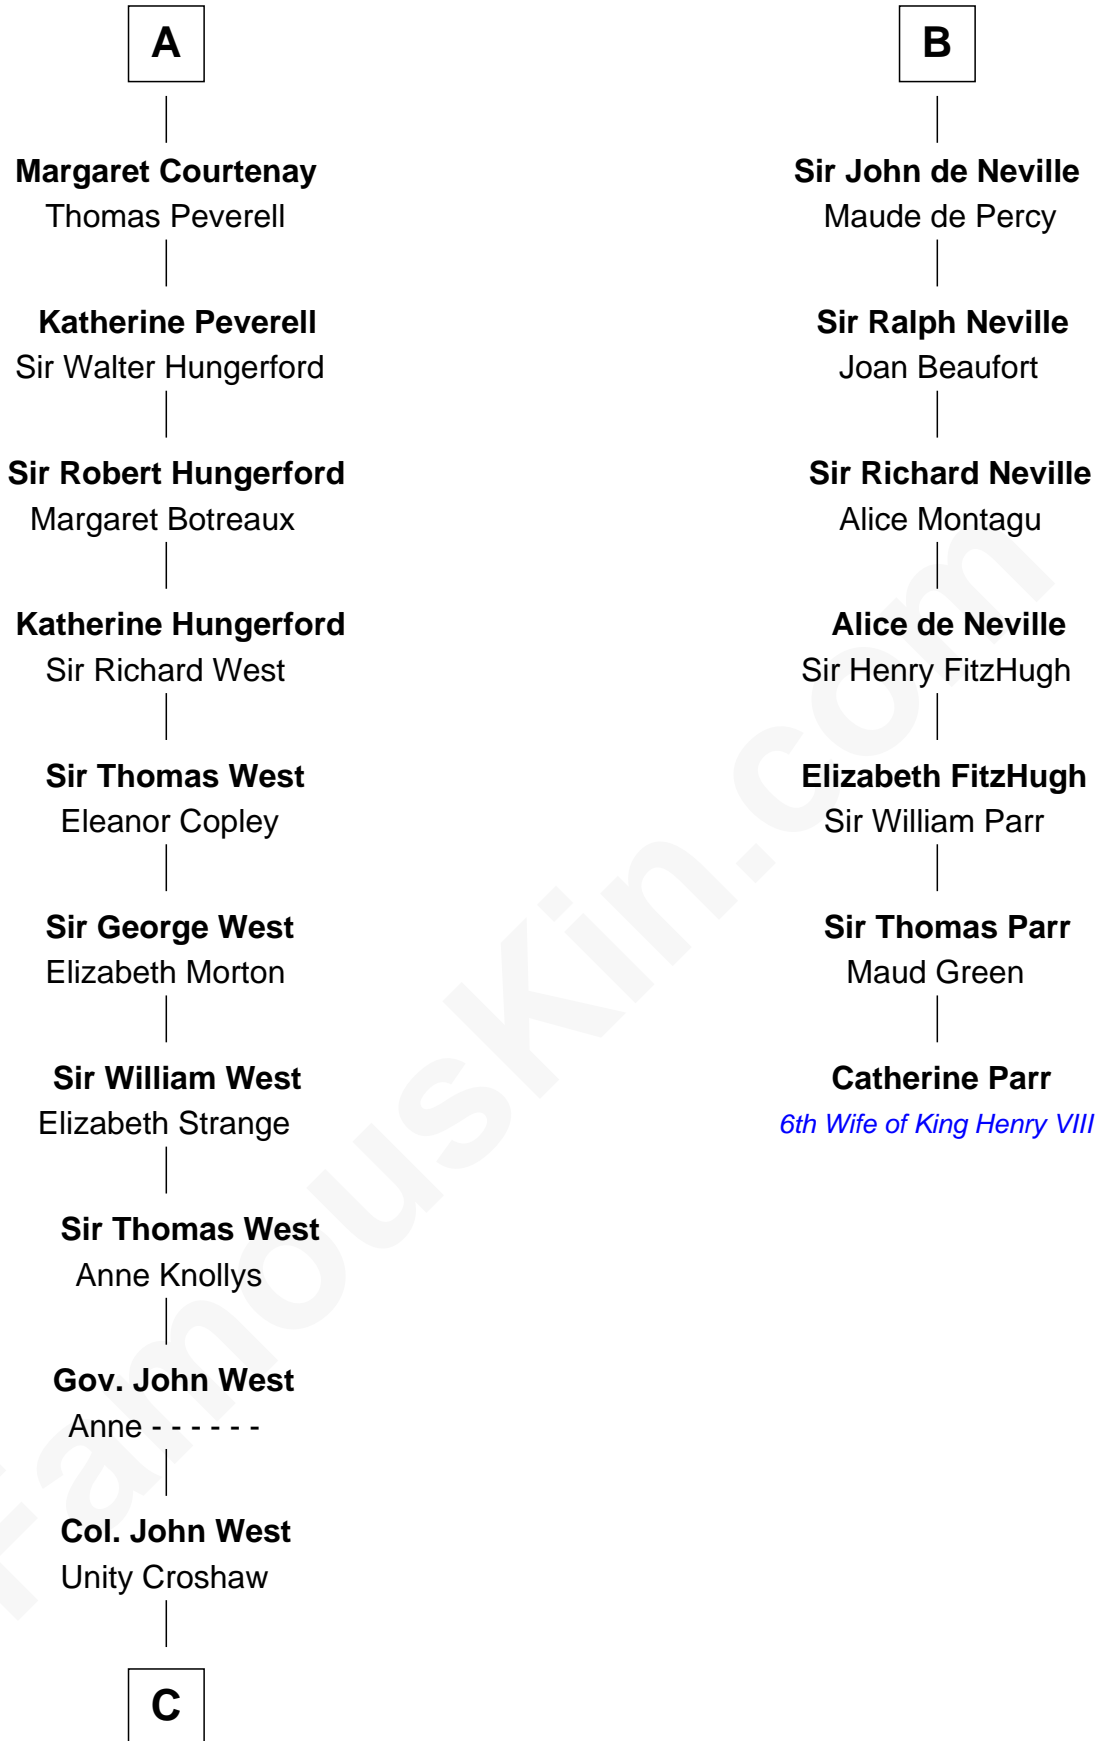

FamousKin.com
Relationship Chart of
William C. C. Claiborne
1st Governor of Louisiana

13th cousin 8 times removed of

Catherine Parr
6th Wife of King Henry VIII

Saher I de Quincy
Maud de St. Liz

C

Ann West

Henry Fox