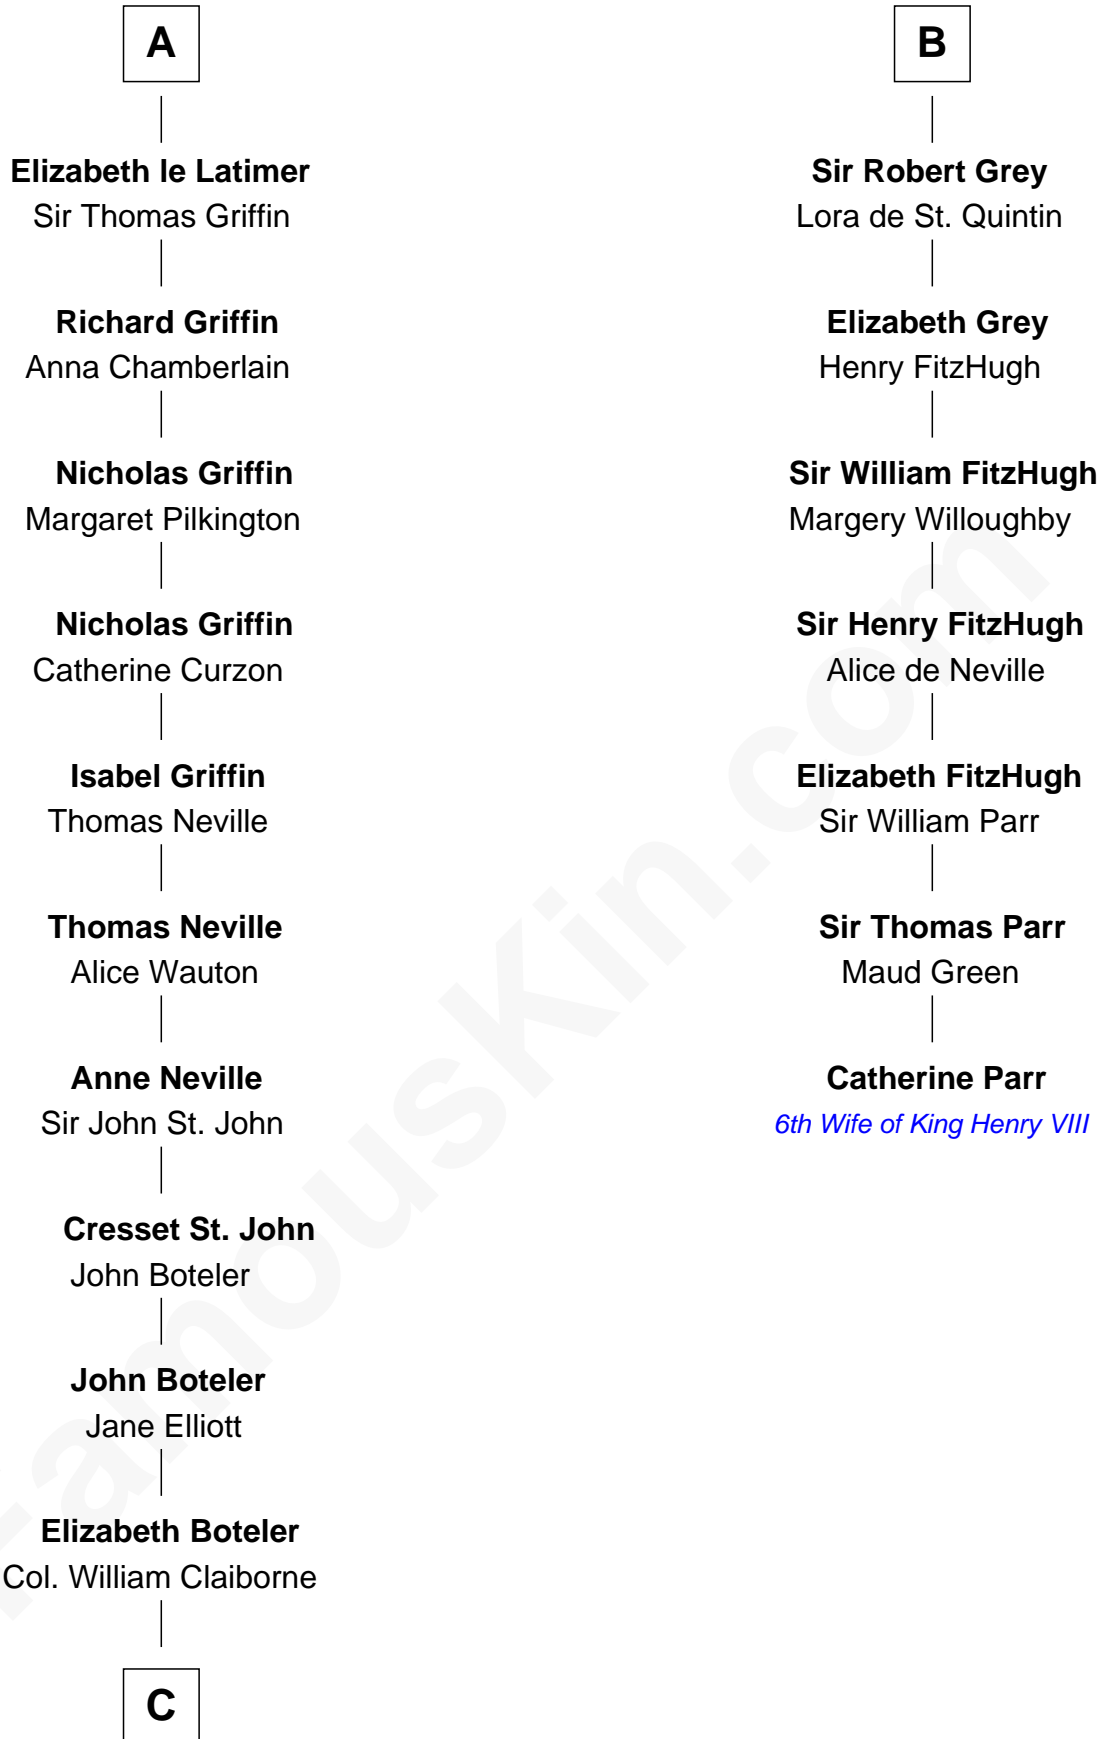

FamousKin.com
Relationship Chart of
William C. C. Claiborne
1st Governor of Louisiana

13th cousin 8 times removed of

Catherine Parr
6th Wife of King Henry VIII

Robert de Beaumont
 Amicia de Gael

C

Thomas Claiborne

Sarah Fenn

Thomas Claiborne

Ann Fox

Nathaniel Claiborne

Jane Cole

William Claiborne

Mary Leigh

William C. C. Claiborne