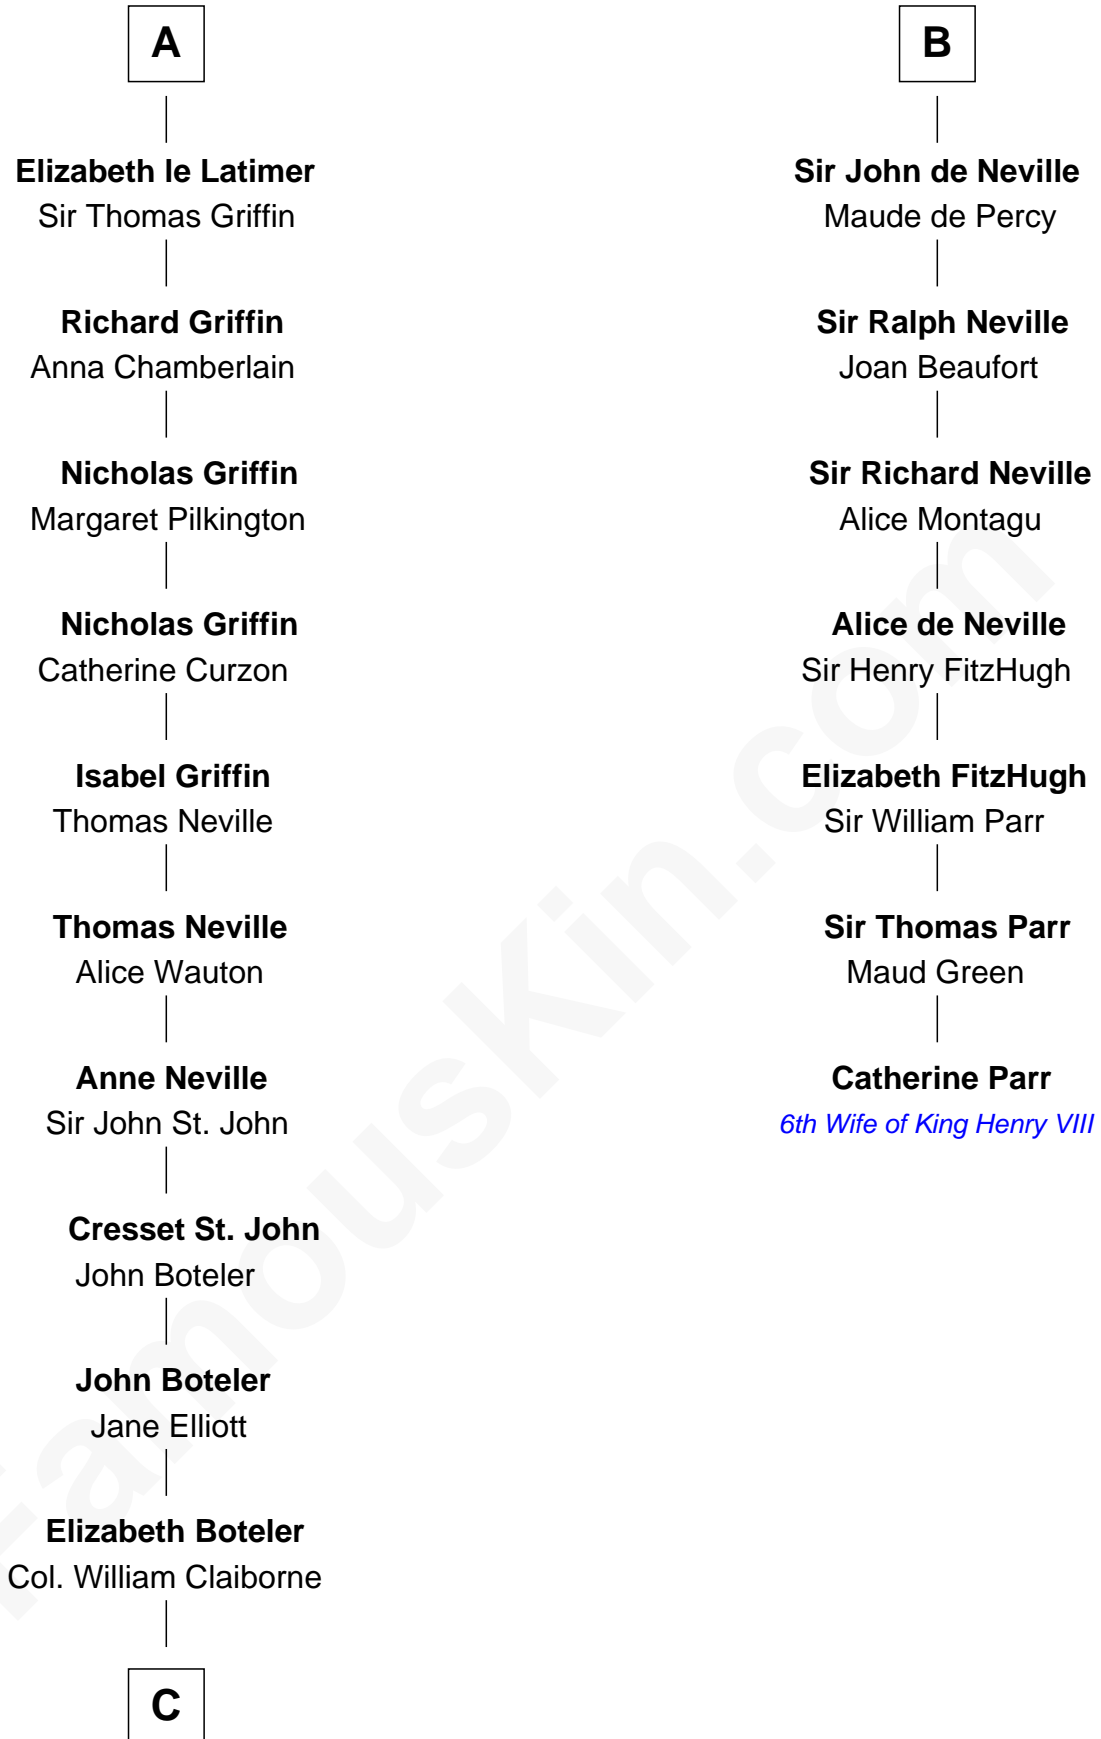

FamousKin.com
Relationship Chart of
William C. C. Claiborne
1st Governor of Louisiana

13th cousin 8 times removed of
Catherine Parr
6th Wife of King Henry VIII

C

Thomas Claiborne

Sarah Fenn

Thomas Claiborne

Ann Fox

Nathaniel Claiborne

Jane Cole

William Claiborne

Mary Leigh

William C. C. Claiborne

1st Governor of Louisiana

FamousKin.com