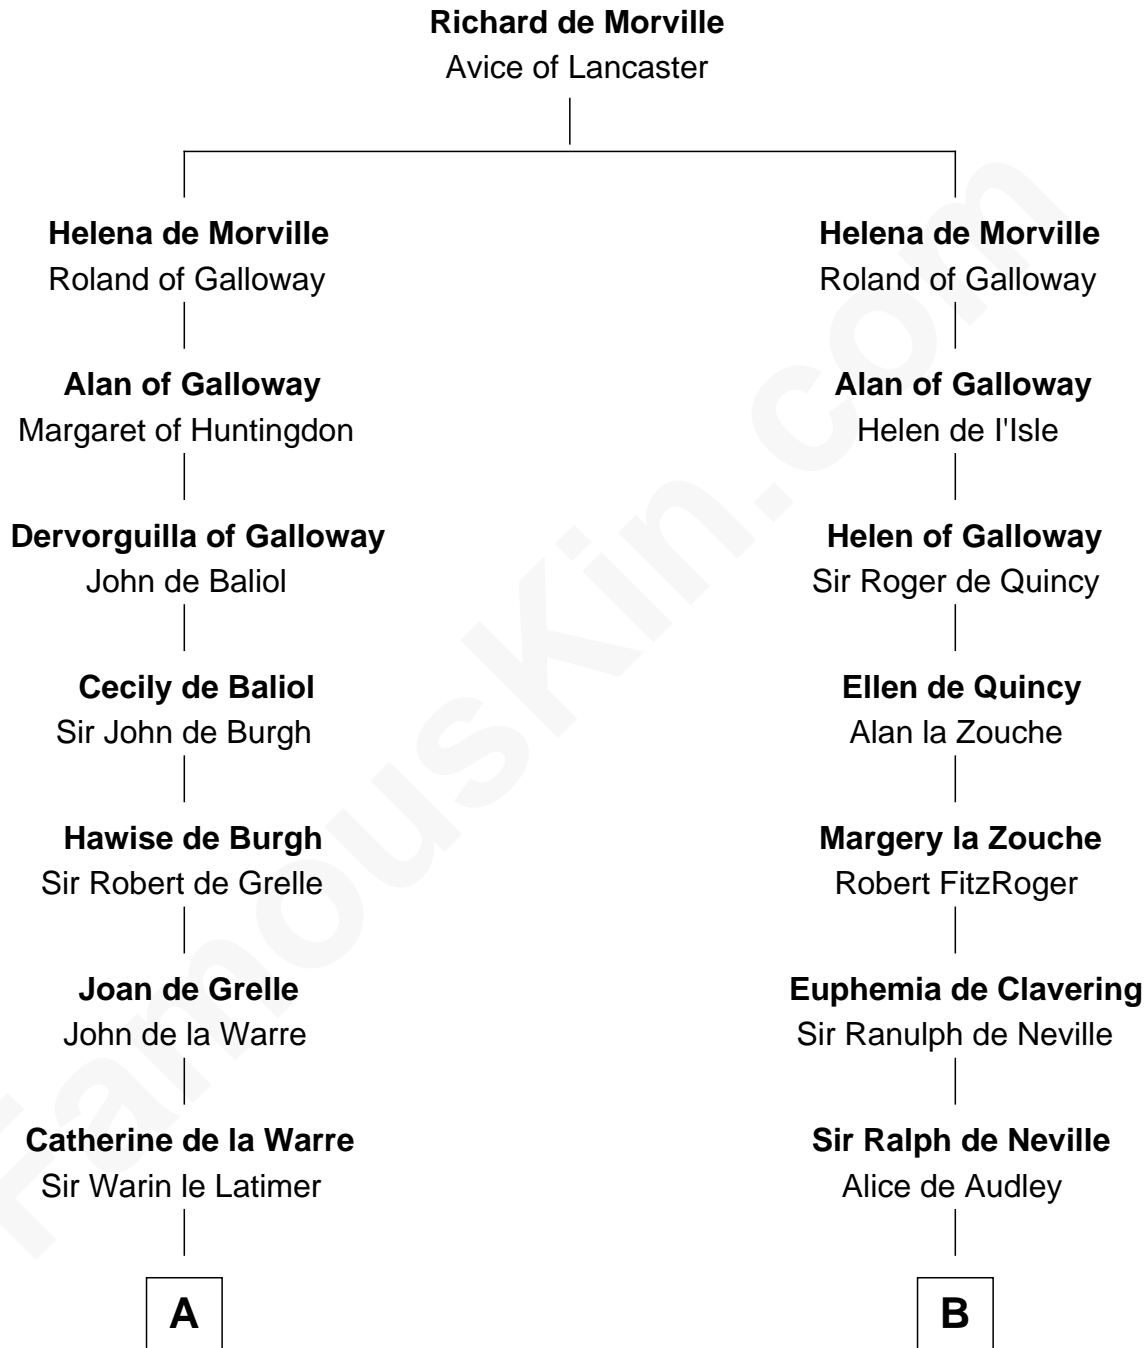

FamousKin.com
Relationship Chart of
William C. C. Claiborne
1st Governor of Louisiana

13th cousin 8 times removed of
Catherine Parr
6th Wife of King Henry VIII

C

Thomas Claiborne

Sarah Fenn

Thomas Claiborne

Ann Fox

Nathaniel Claiborne

Jane Cole

William Claiborne

Mary Leigh

William C. C. Claiborne

1st Governor of Louisiana

FamousKin.com