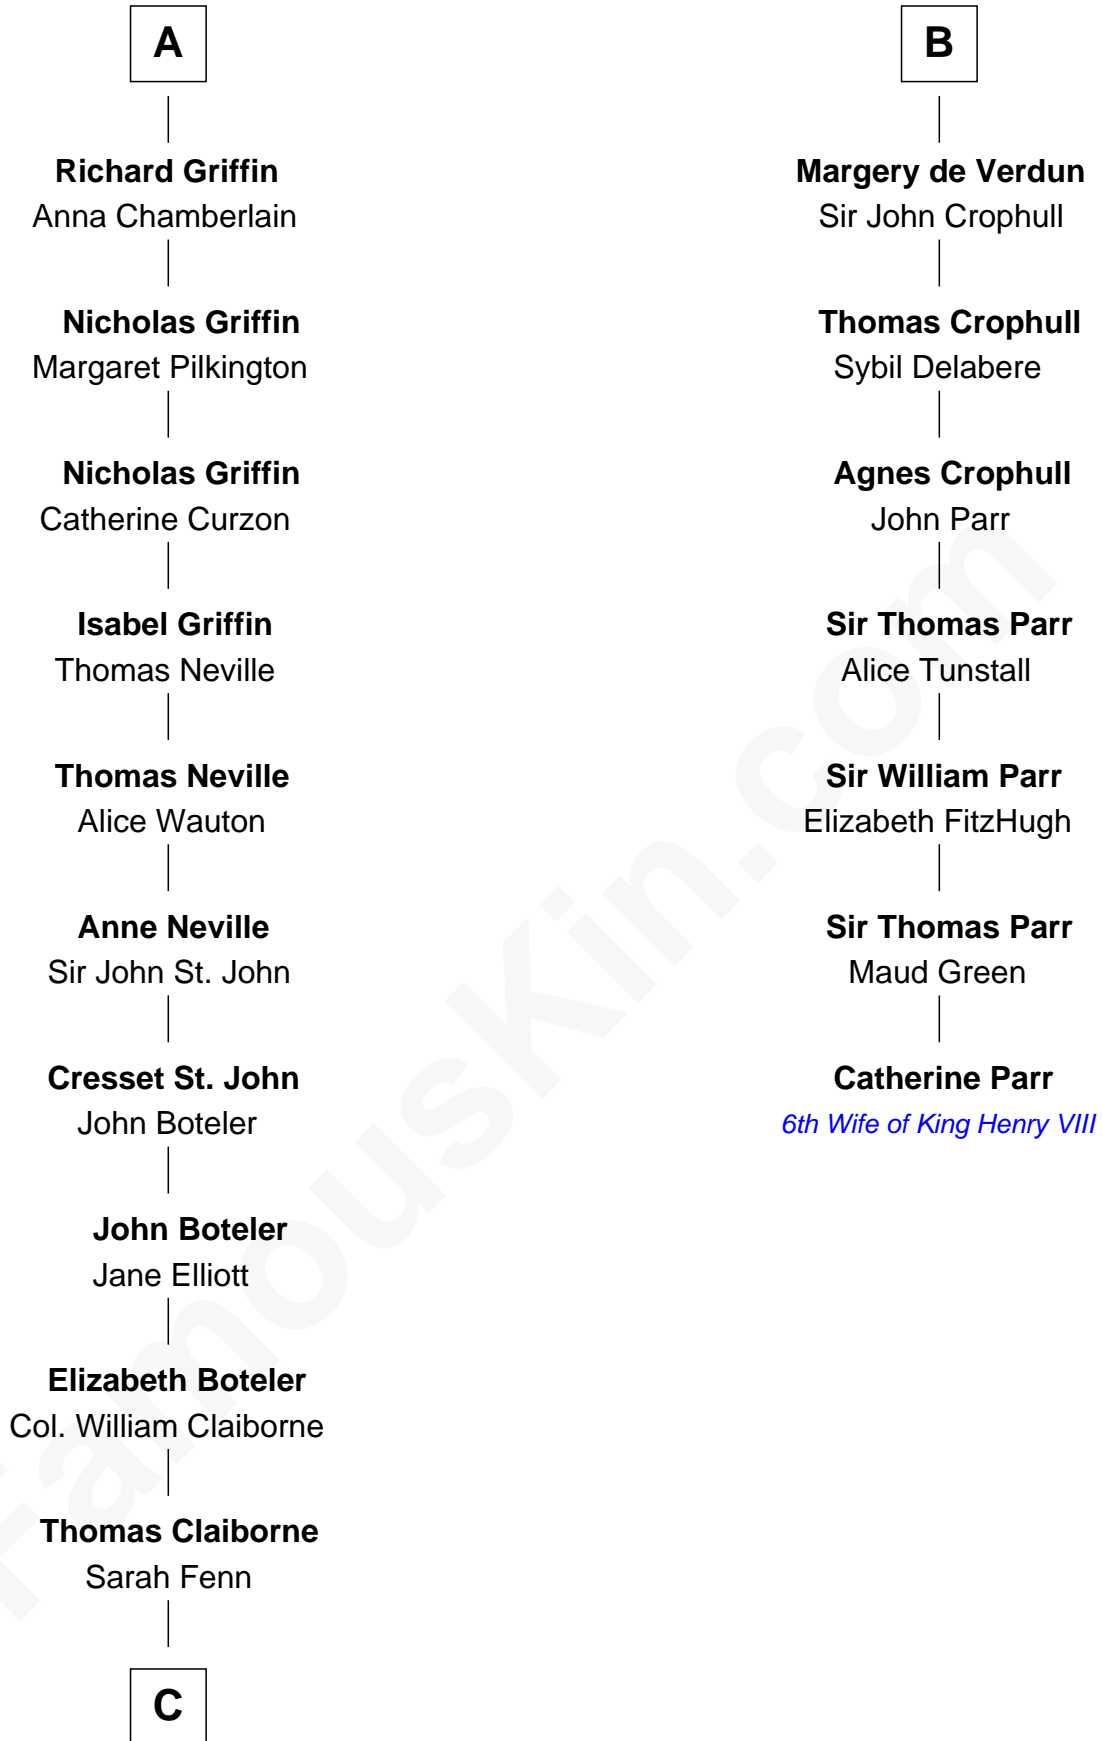

FamousKin.com
Relationship Chart of
William C. C. Claiborne
1st Governor of Louisiana

13th cousin 7 times removed of

Catherine Parr
6th Wife of King Henry VIII

C

—
Thomas Claiborne

Ann Fox

—
Nathaniel Claiborne

Jane Cole

—
William Claiborne

Mary Leigh

—
William C. C. Claiborne

1st Governor of Louisiana

FamousKin.com