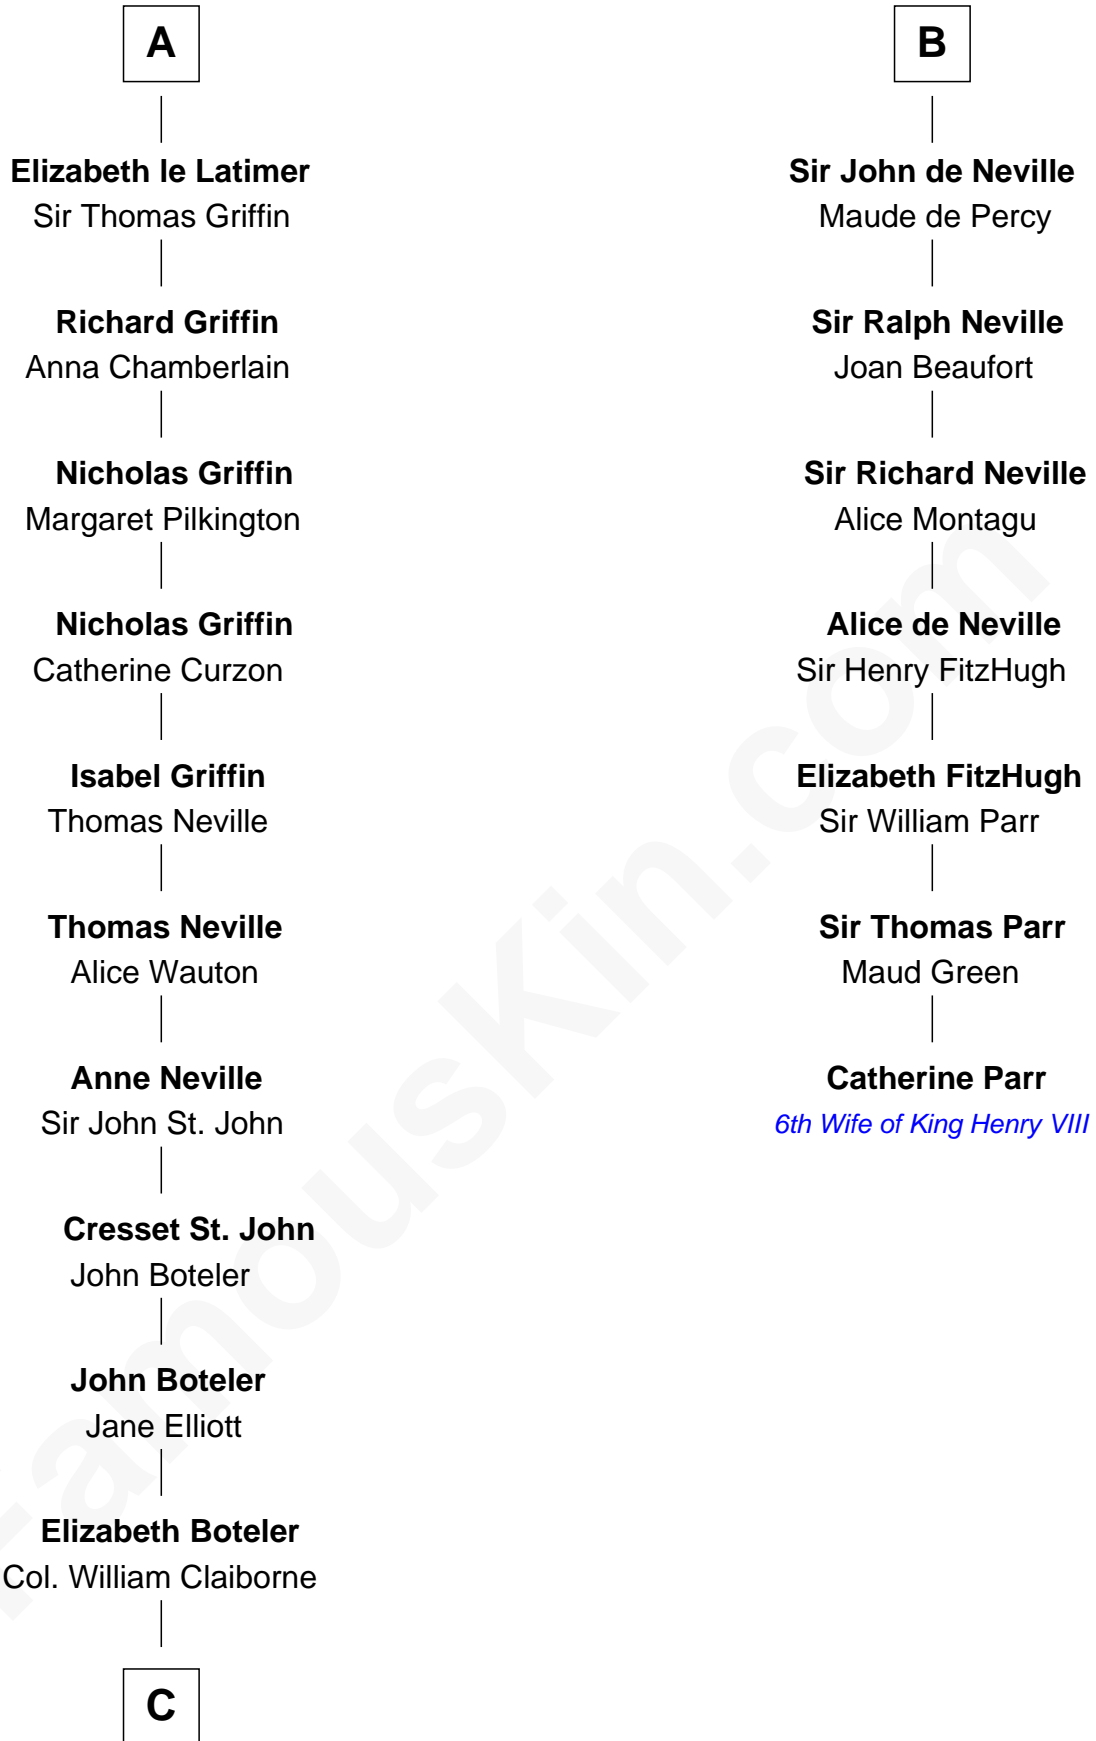

FamousKin.com
Relationship Chart of
William C. C. Claiborne
1st Governor of Louisiana

13th cousin 8 times removed of
Catherine Parr
6th Wife of King Henry VIII

C

Thomas Claiborne

Sarah Fenn

Thomas Claiborne

Ann Fox

Nathaniel Claiborne

Jane Cole

William Claiborne

Mary Leigh

William C. C. Claiborne

1st Governor of Louisiana

FamousKin.com