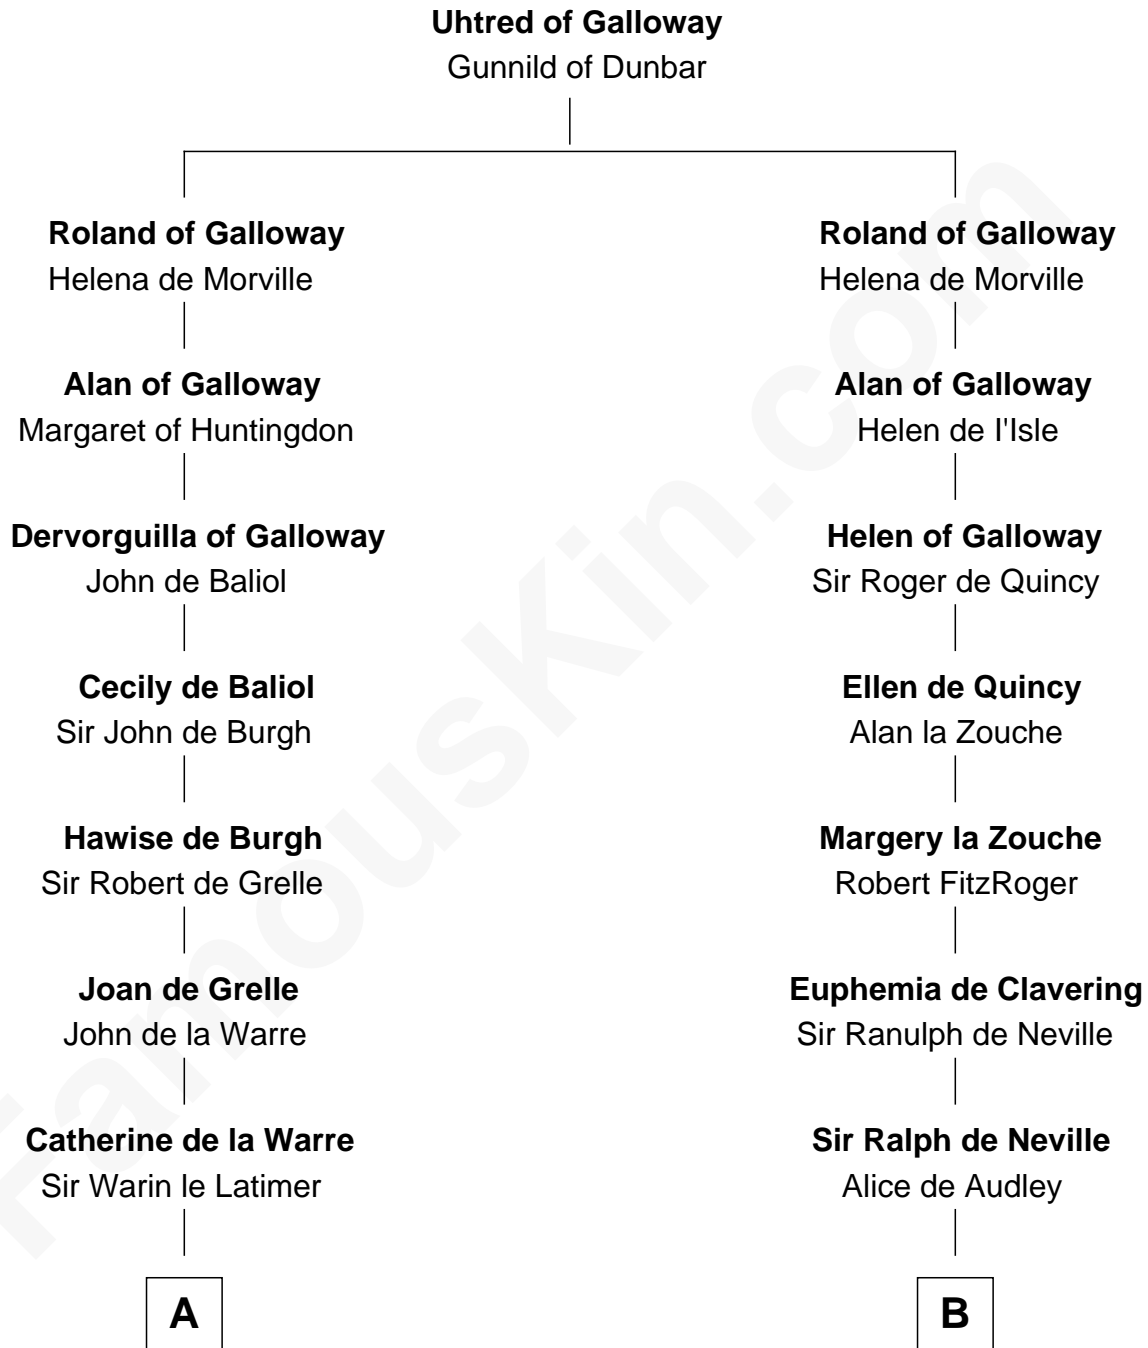

FamousKin.com
Relationship Chart of
William C. C. Claiborne
1st Governor of Louisiana

13th cousin 8 times removed of
Catherine Parr
6th Wife of King Henry VIII

C

Thomas Claiborne

Sarah Fenn

Thomas Claiborne

Ann Fox

Nathaniel Claiborne

Jane Cole

William Claiborne

Mary Leigh

William C. C. Claiborne

1st Governor of Louisiana

FamousKin.com